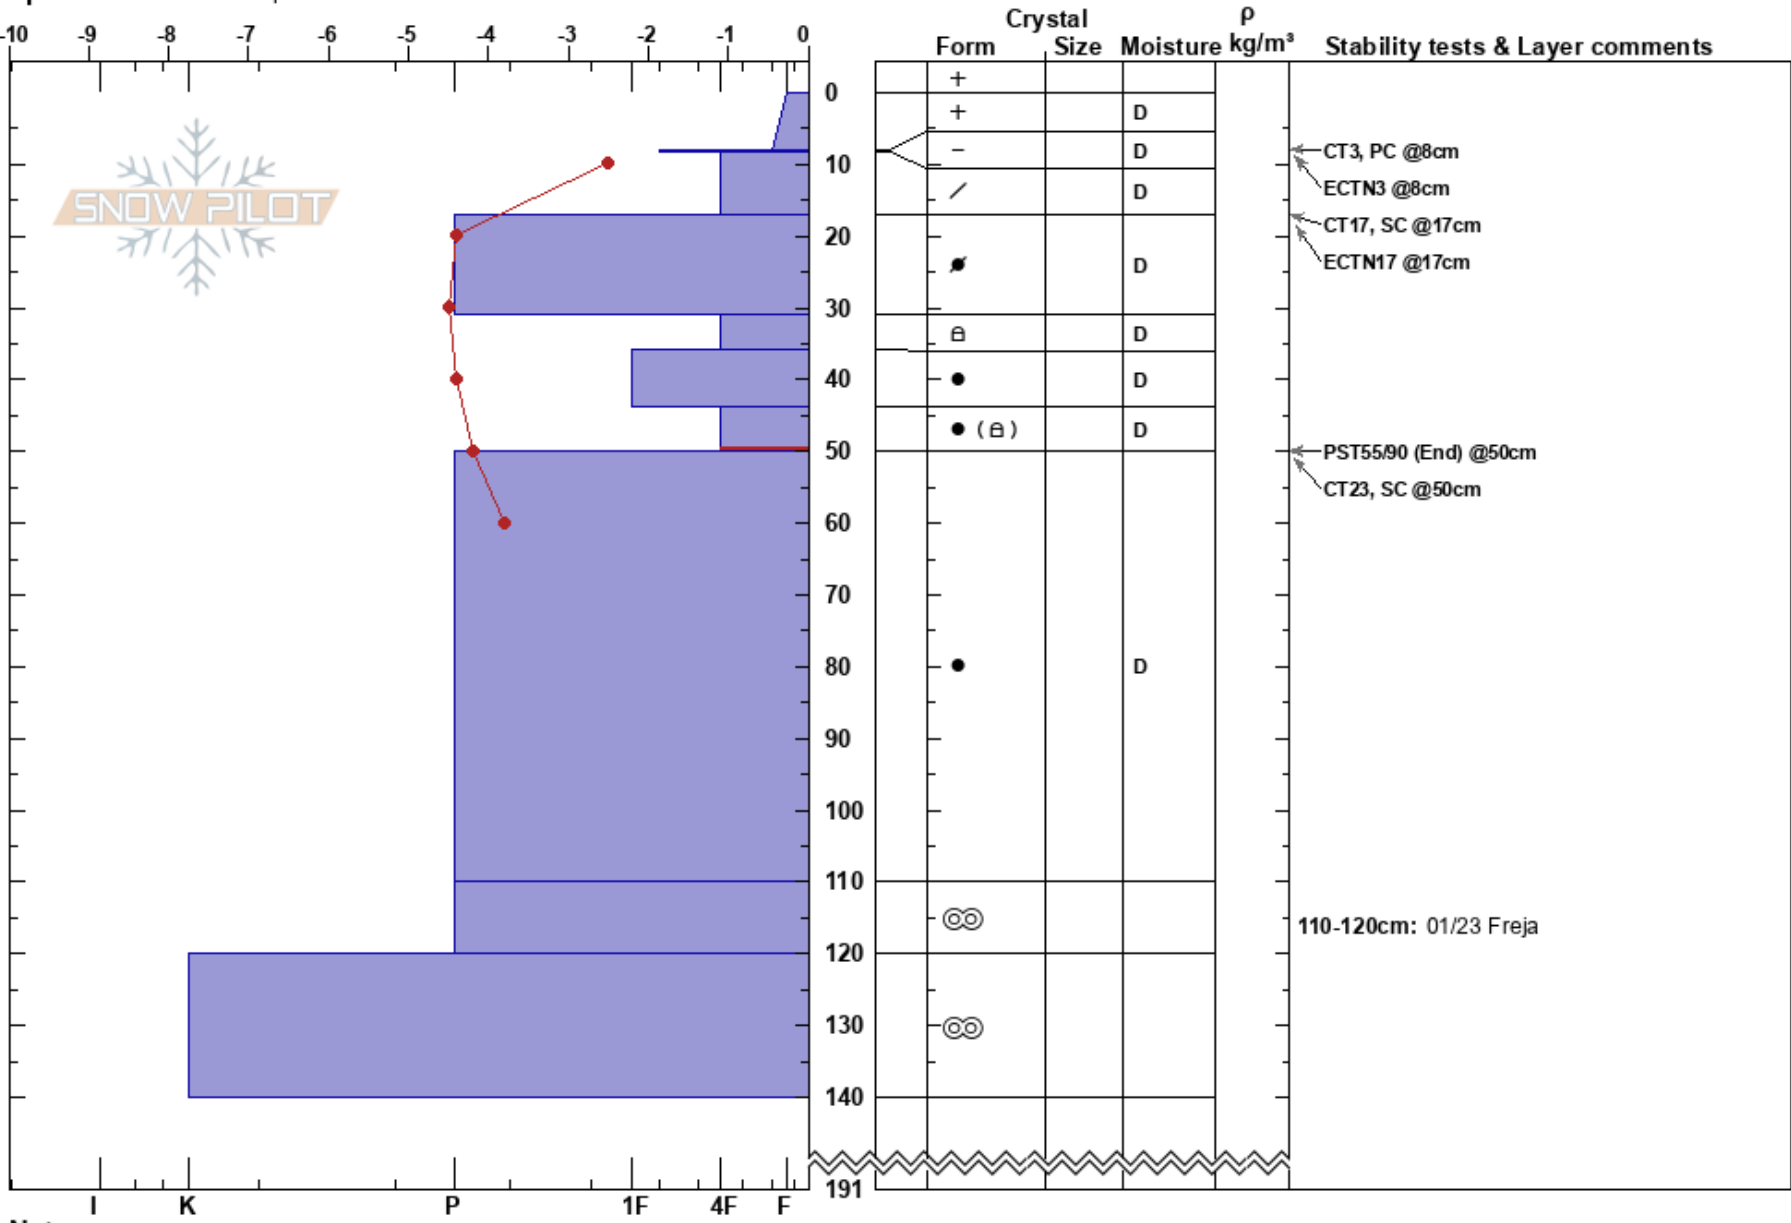

Hamrafjöllet O TL
 Funäsfjällen
 Sweden
 Elevation: 962 m
 Aspect: E
 Specifics: We skied slope

John Wilcoxon
 07/03/2022 - 11:10
 Co-ord: 33V 360244E 6939534N
 Slope Angle: 28°
 Wind Loading: previous

Stability: Fair
 Air Temperature: 0.3°C
 Sky Cover: OVC
 Precipitation: NO
 Wind: W Light Breeze
 HS: 191
 PF: 20
 PS: 10
 Layer Notes:
 44-50cm: Problematic layer
 110-120cm: 01/23 Freja

Notes: OBJ: Bedöm drevsnöflak