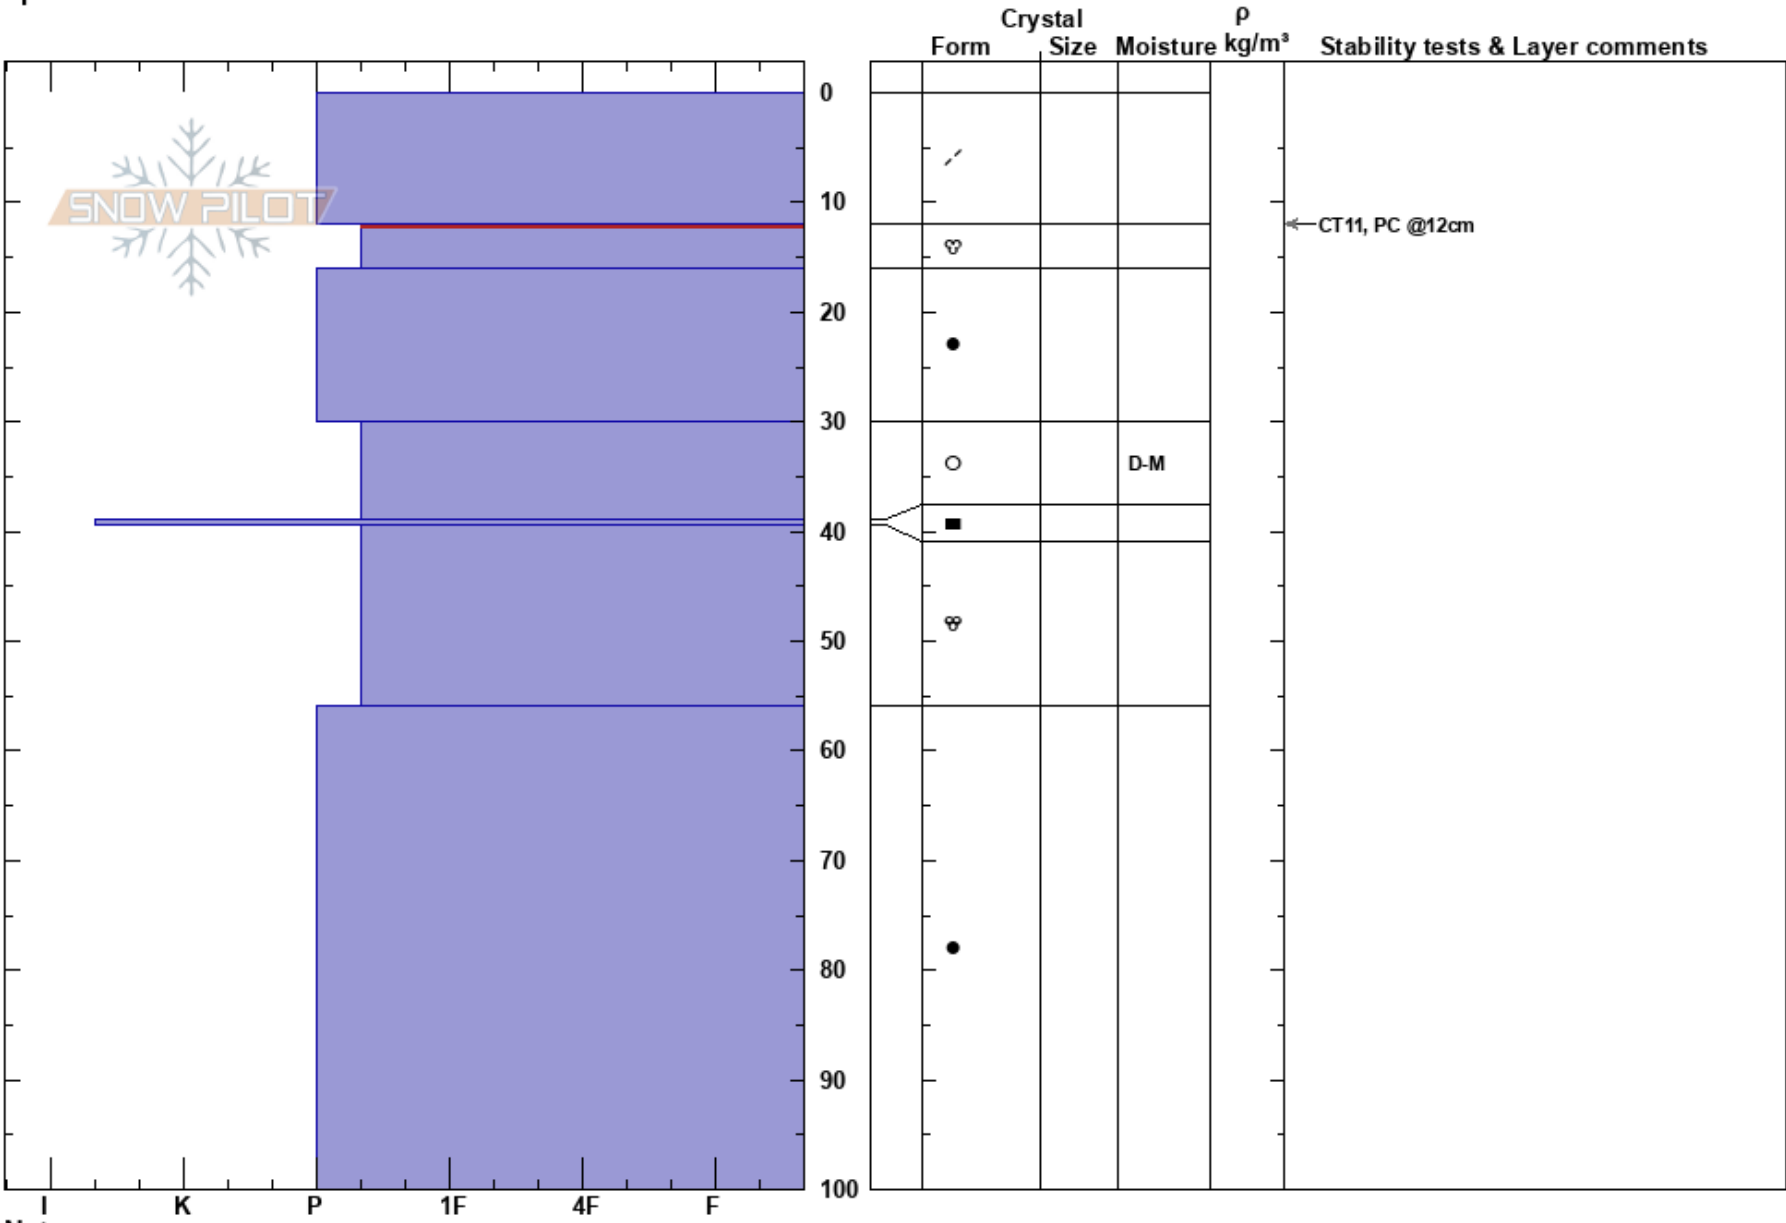

Siglufljórðarháls  
 Tröllaskagi  
 Iceland  
 Elevation: 527 m  
 Aspect:  
 Specifics:

Gestur Hansson  
 07/03/2022 - 08:00  
 Co-ord: 66.12750N, -18.98838W  
 Slope Angle:  
 Wind Loading:

Stability:  
 Air Temperature:  
 Sky Cover: FEW  
 Precipitation: NO  
 Wind: SE Light Breeze

HS: 100  
 PF: 20 12-16cm: Problematic layer

Notes: