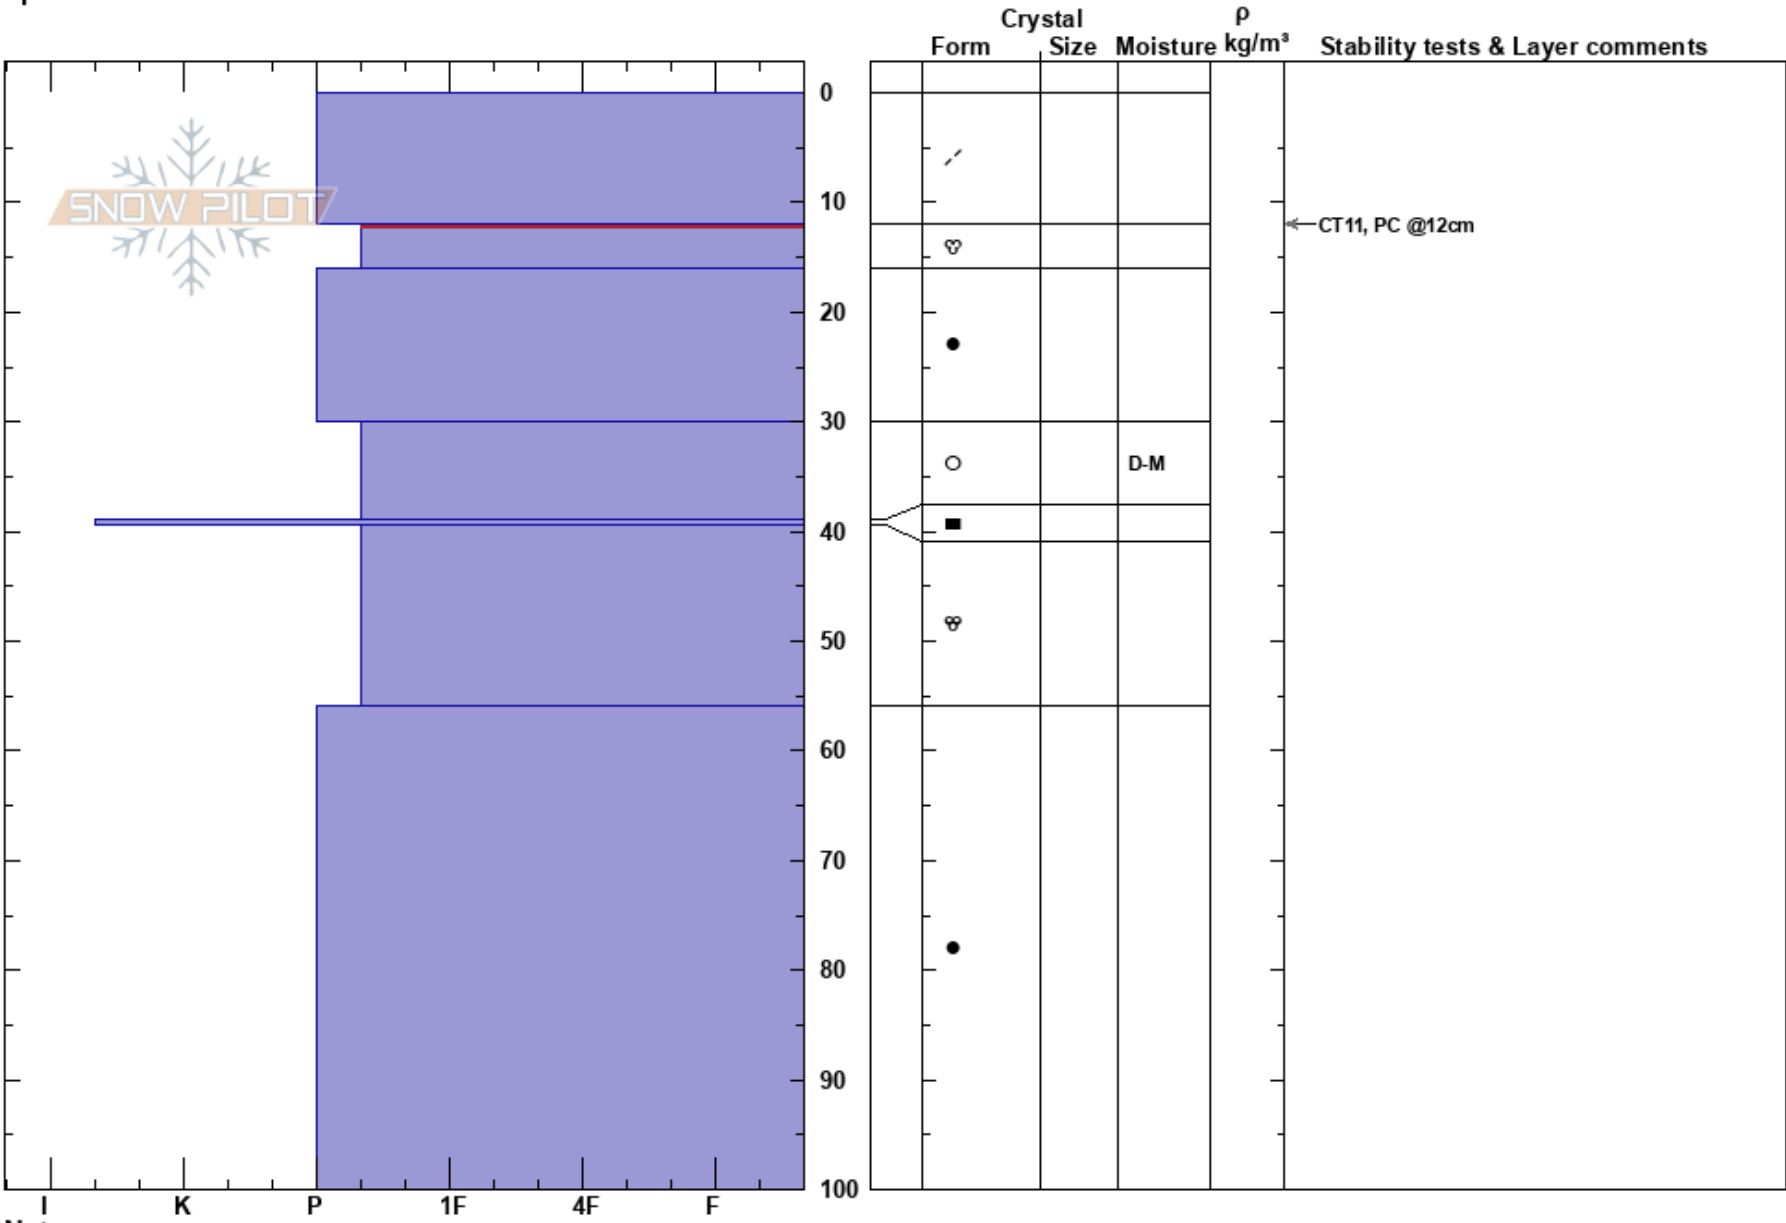

Siglufljórðarháls
 Tröllaskagi
 Iceland
 Elevation: 527 m
 Aspect:
 Specifics:

Gestur Hansson
 07/03/2022 - 08:00
 Co-ord: 66.12750N, -18.98838W
 Slope Angle:
 Wind Loading:

Stability:
 Air Temperature:
 Sky Cover: FEW
 Precipitation: NO
 Wind: SE Light Breeze

HS: 100
 PF: 20 12-16cm: Problematic layer

Notes: