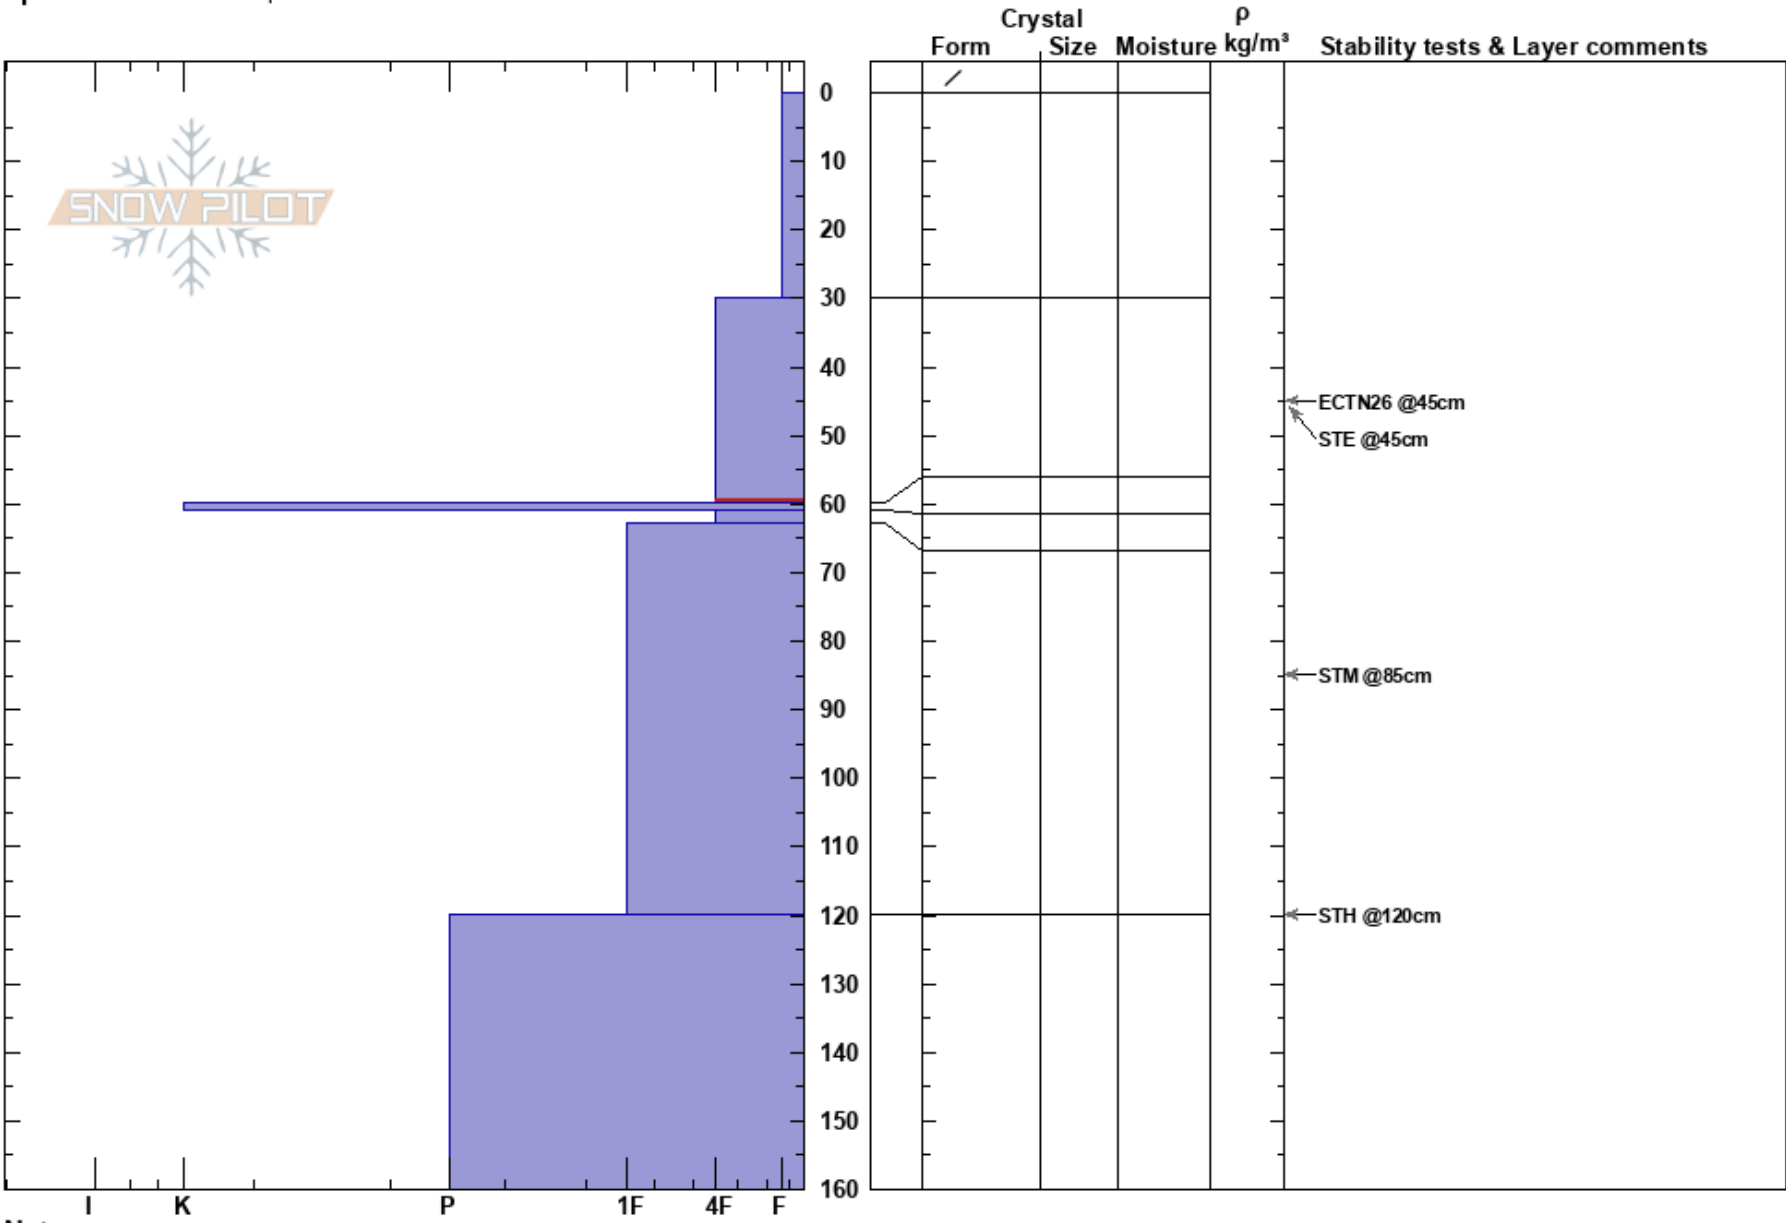

Nunatak 1 Upper
 Tordrillo Range
 AK
Elevation: 4375 ft
Aspect: 20°
Specifics: We skied slope

Dave Hahn
 03/06/2022 - 12:52pm
Co-ord: 61.46865N, -152.14277W
Slope Angle: 17°
Wind Loading:

Stability:
Air Temperature:
Sky Cover: CLR
Precipitation: NO
Wind:

PF: 100
PS: 20 30-60cm: Problematic layer

Layer Notes:

Notes: