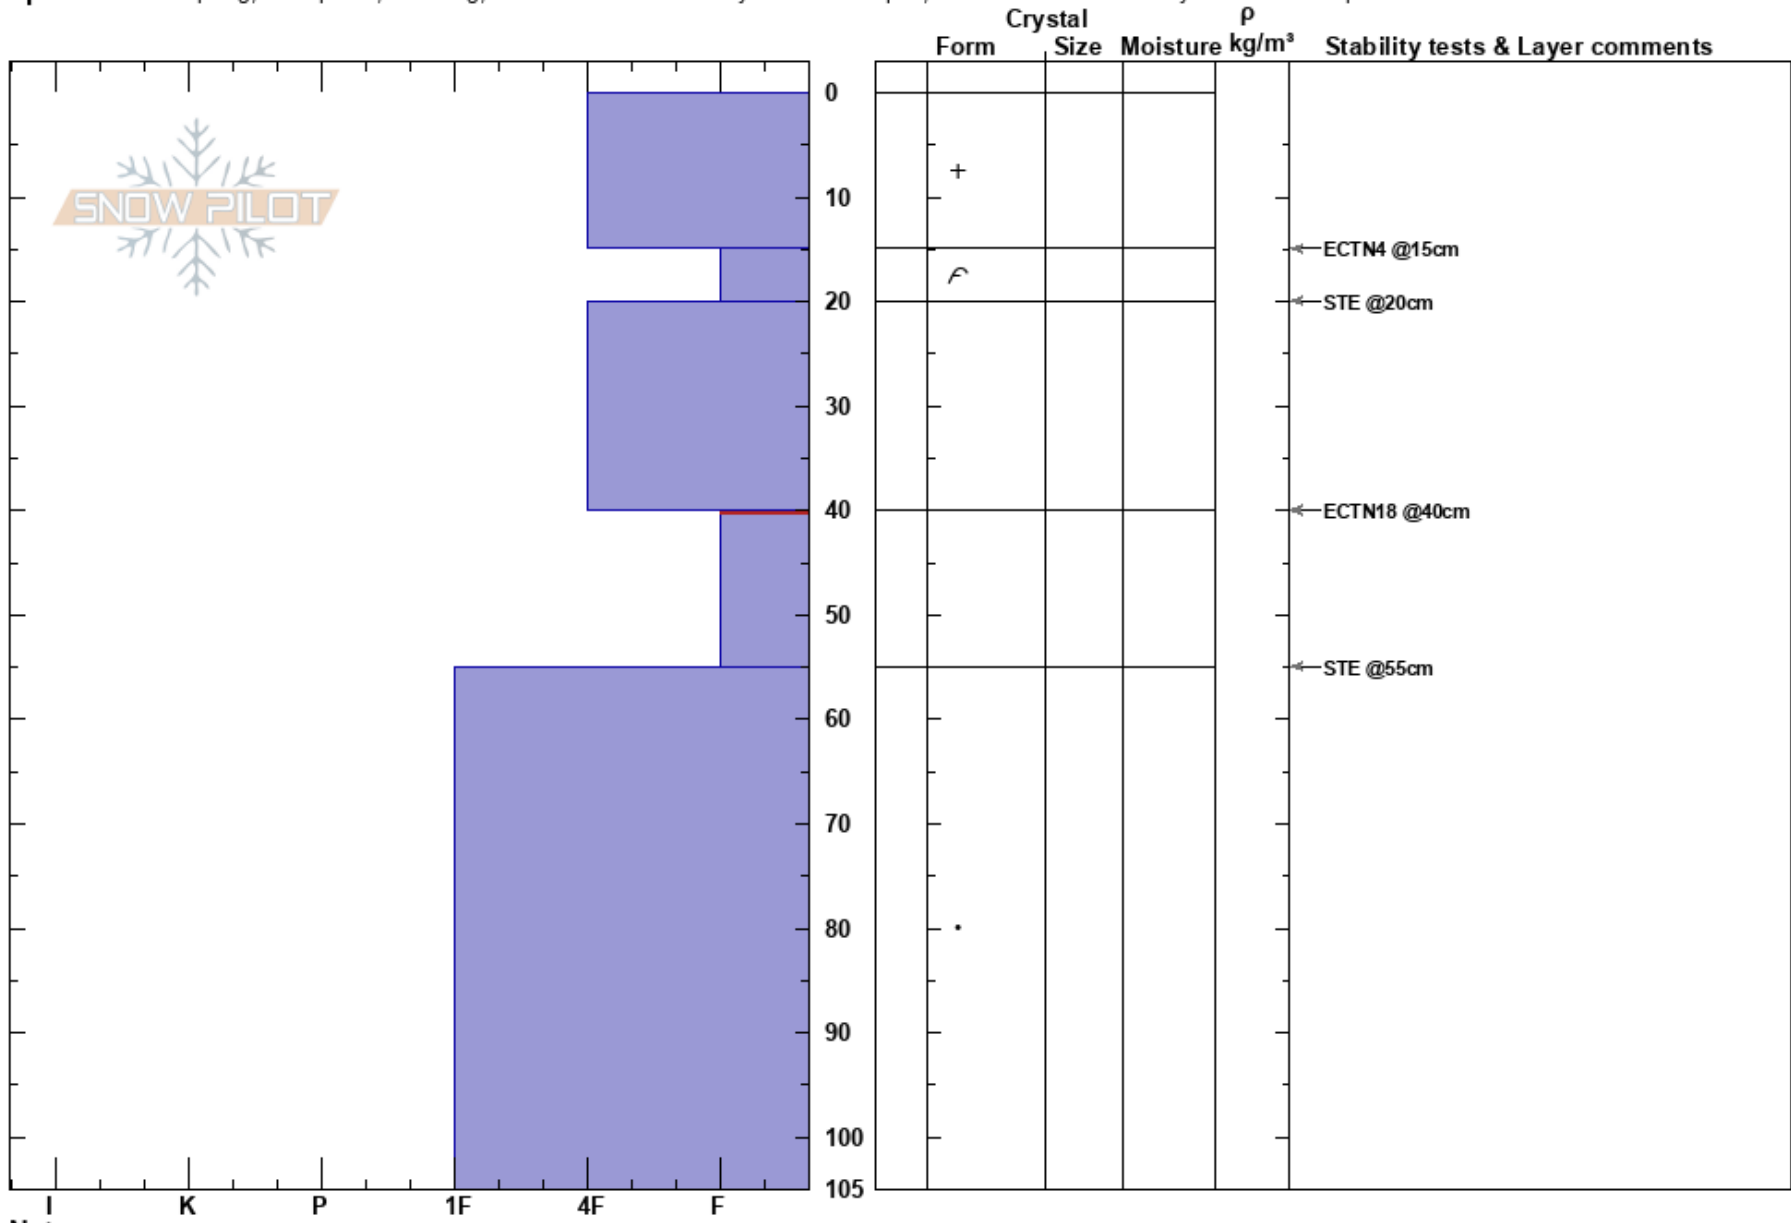

The Box  
 Chugach Range  
 AK  
 Elevation: 4508 ft  
 Aspect: 0°

Jason Bilek  
 03/06/2022 - 12:00pm  
 Co-ord: 60.82374N, -145.42430W  
 Slope Angle: 25°  
 Wind Loading: yes

Stability:  
 Air Temperature: -9°C  
 Sky Cover: CLR  
 Precipitation: NO  
 Wind: NE Moderate

HS: 105  
 PF: 90  
 40-55cm: Problematic layer

Specifics: Collapsing, widespread; Cracking; Recent avalanche activity on similar slopes; Recent avalanche activity on different slopes

Notes:

I K P 1F 4F F