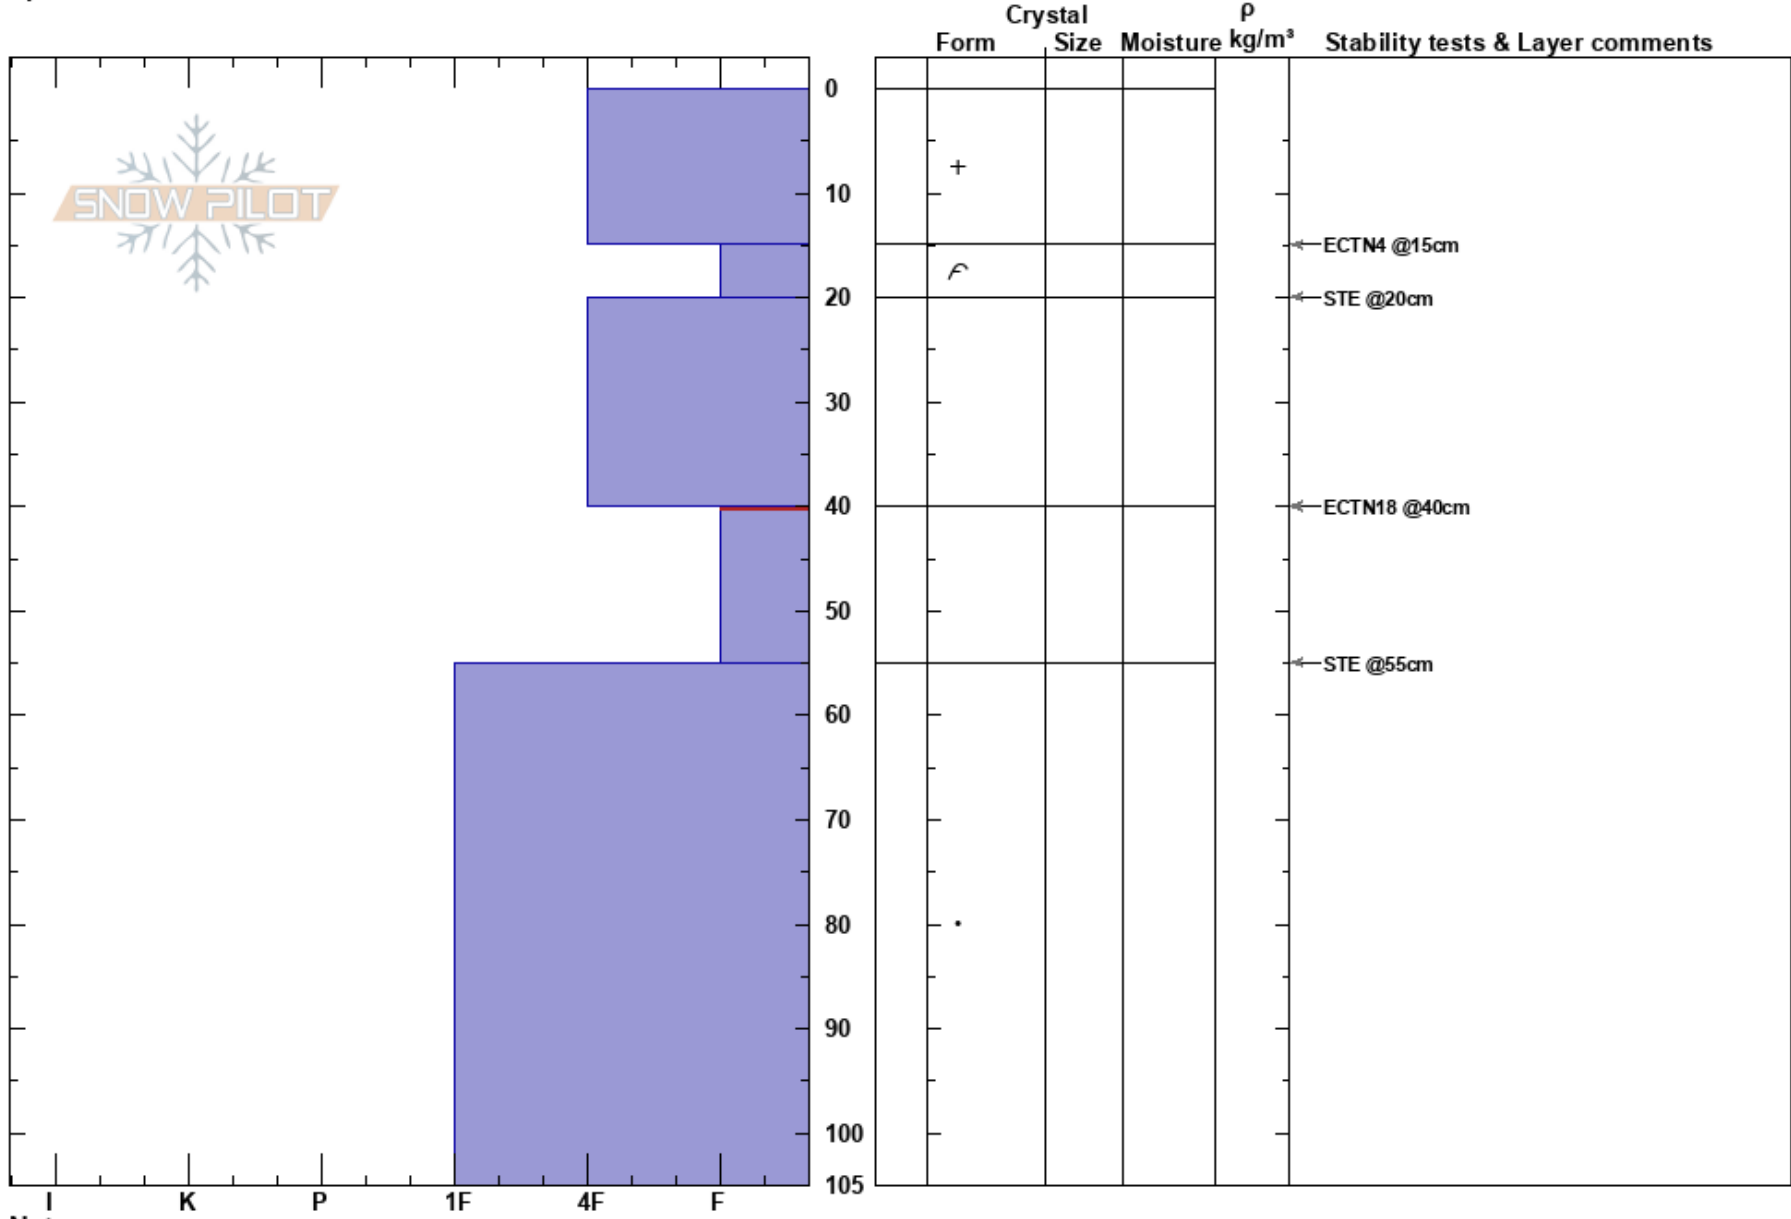

The Box
 Chugach Range
 AK
 Elevation: 4508 ft
 Aspect: 0°

Jason Bilek
 03/06/2022 - 12:00pm
 Co-ord: 60.82374N, -145.42430W
 Slope Angle: 25°
 Wind Loading: yes

Stability:
 Air Temperature: -9°C
 Sky Cover: CLR
 Precipitation: NO
 Wind: NE Moderate

HS: 105
 PF: 90
 40-55cm: Problematic layer

Specifics: Collapsing, widespread; Cracking; Recent avalanche activity on similar slopes; Recent avalanche activity on different slopes

Notes:

I K P 1F 4F F