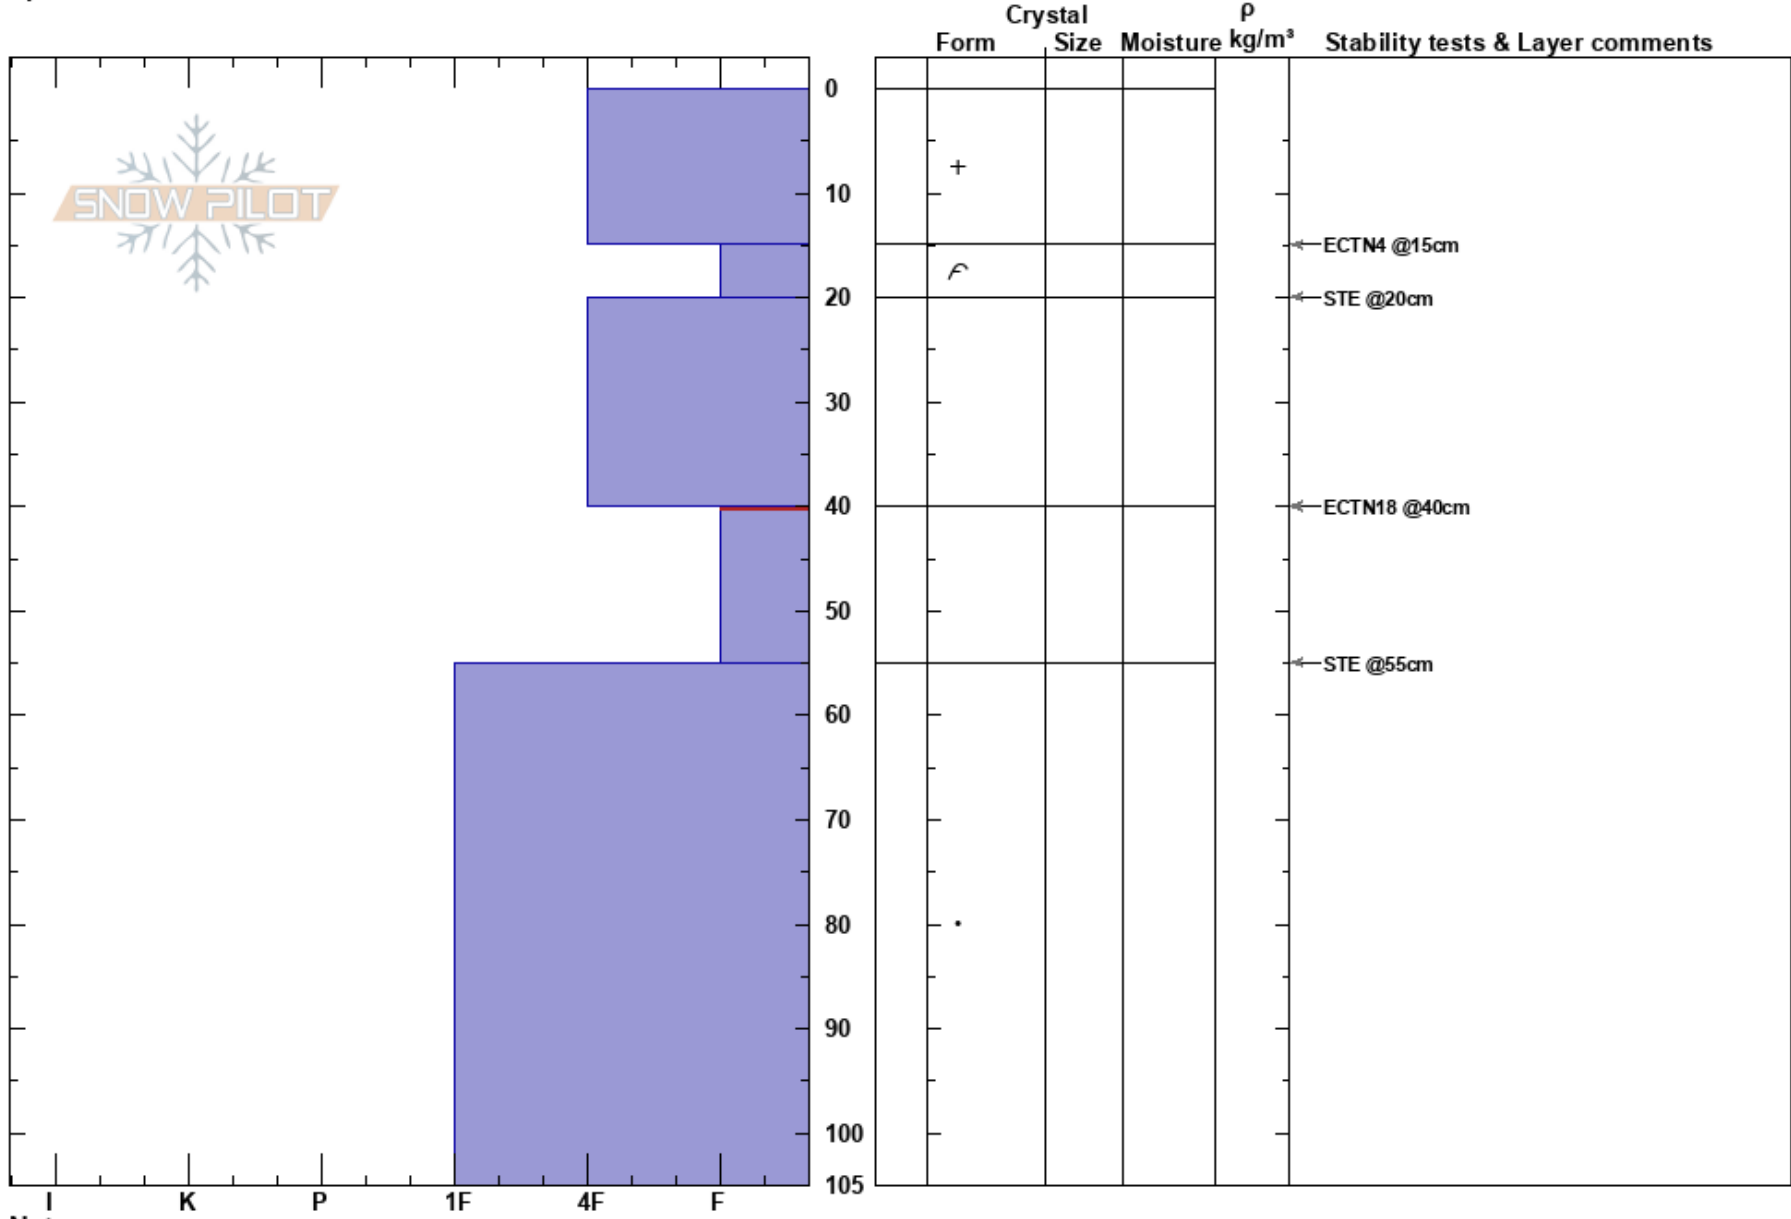

The Box  
 Chugach Range  
 AK  
 Elevation: 4508 ft  
 Aspect: 0°

Jason Bilek  
 03/06/2022 - 12:00pm  
 Co-ord: 60.82374N, -145.42430W  
 Slope Angle: 25°  
 Wind Loading: yes

Stability:  
 Air Temperature: -9°C  
 Sky Cover: CLR  
 Precipitation: NO  
 Wind: NE Moderate

HS: 105  
 PF: 90  
 40-55cm: Problematic layer

Specifics: Collapsing, widespread; Cracking; Recent avalanche activity on similar slopes; Recent avalanche activity on different slopes

Notes:

I K P 1F 4F F