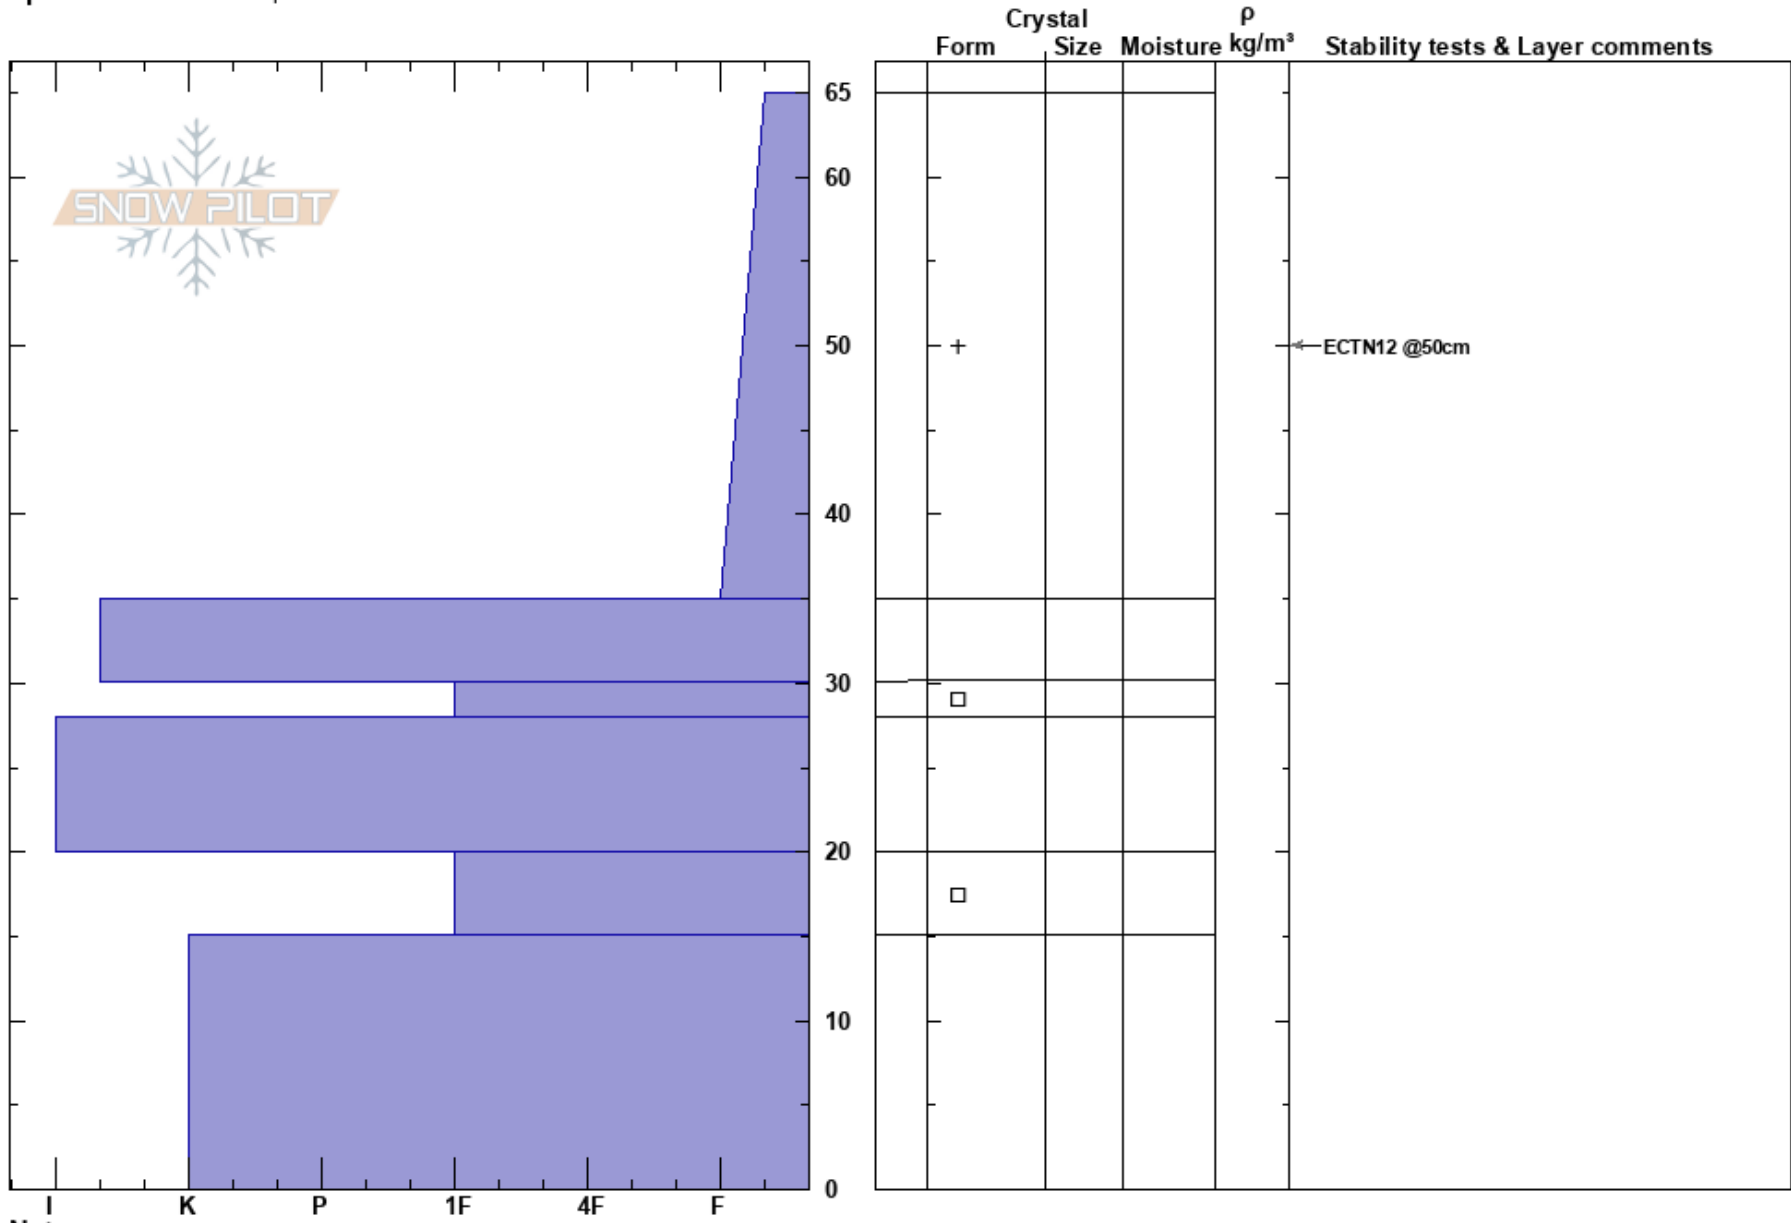

South Softcore Ridge  
 Kachina Peaks  
 AZ  
**Elevation:** 10862 ft  
**Aspect:** 130°  
**Specifics:** We skied slope

Troy Marino  
 03/06/2022 - 2:20pm  
**Co-ord:** 35.33233N, -111.66617W  
**Slope Angle:** 35°  
**Wind Loading:**

**Stability:**  
**Air Temperature:**  
**Sky Cover:** FEW  
**Precipitation:** NO  
**Wind:** Calm

**HS:** 65  
**PF:** 20  
**Layer Notes:**

**Notes:** Three snowboarders were very glad that they did not hit any rocks on this slope.