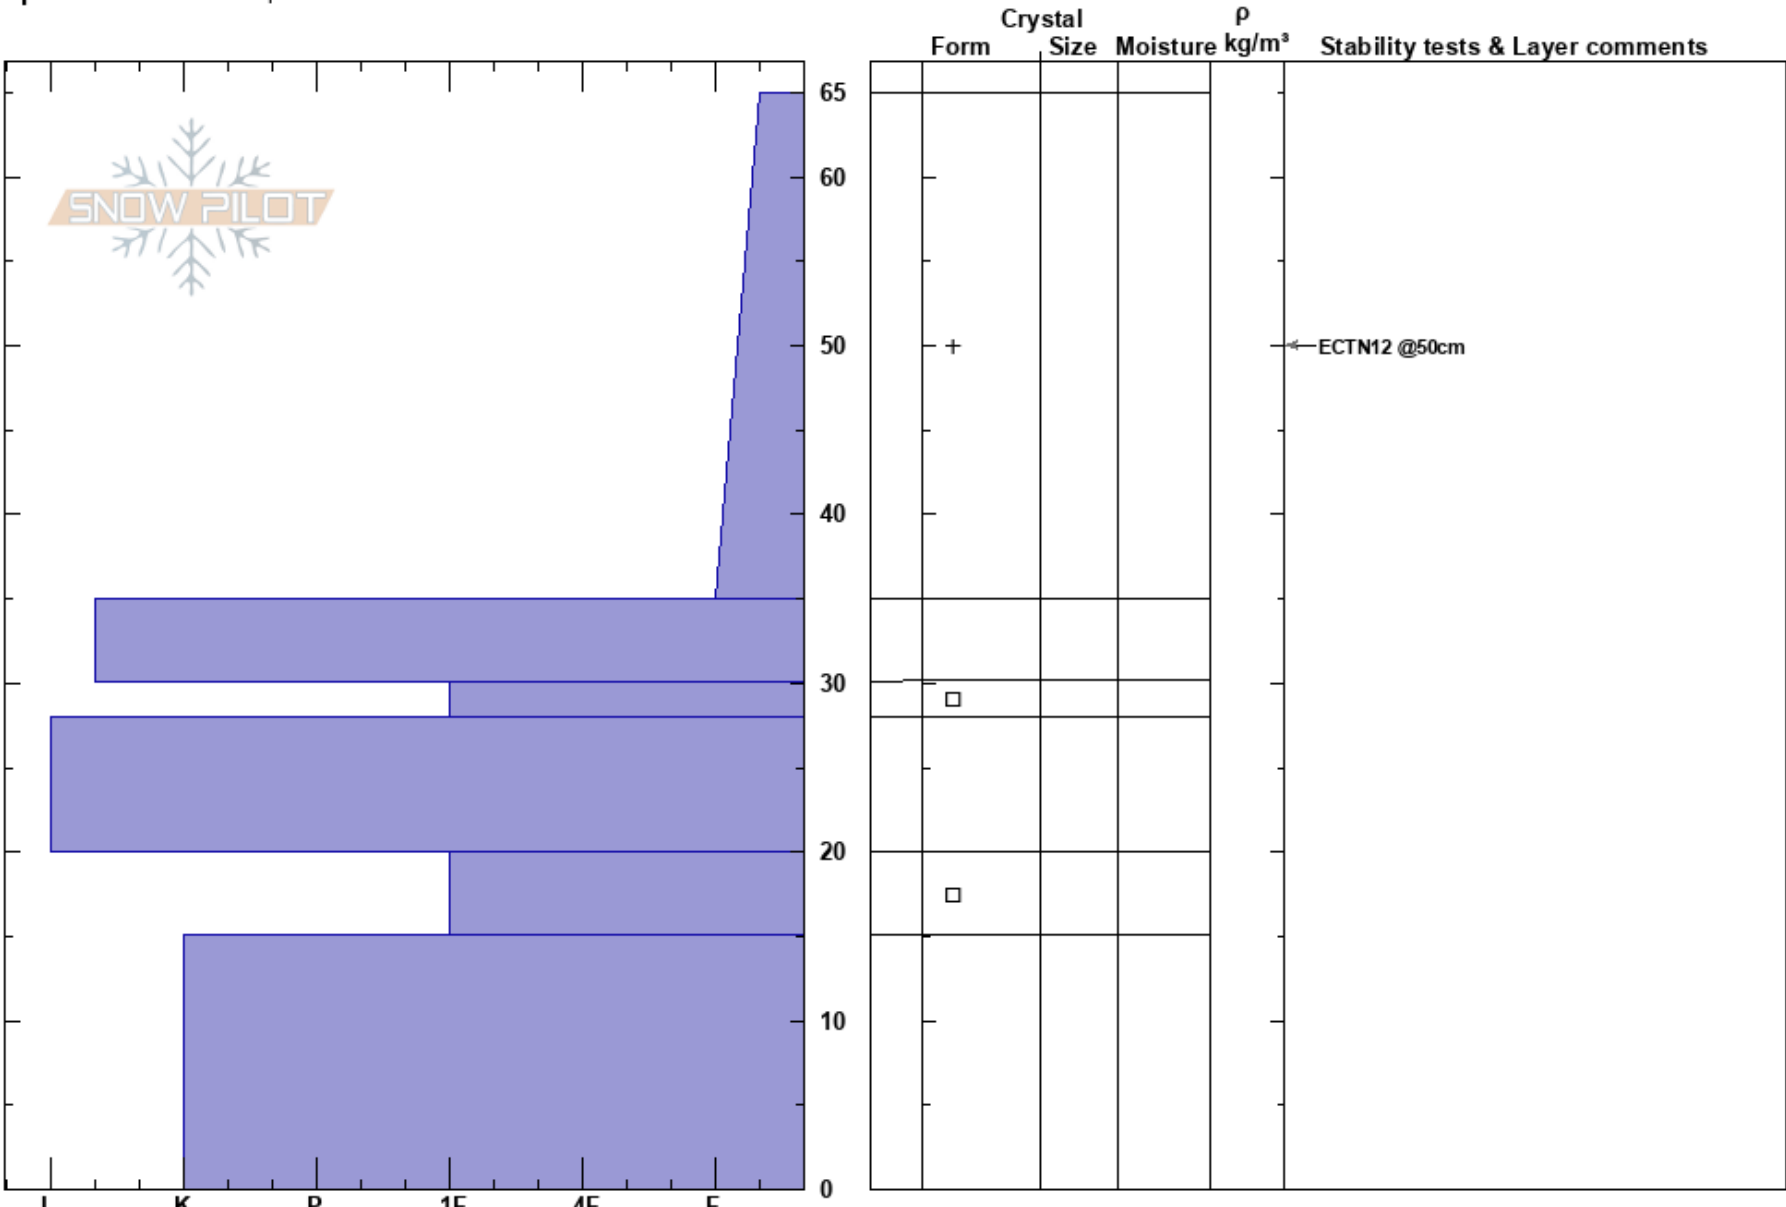

South Softcore Ridge
 Kachina Peaks
 AZ
Elevation: 10862 ft
Aspect: 130°
Specifics: We skied slope

Troy Marino
 03/06/2022 - 2:20pm
Co-ord: 35.33233N, -111.66617W
Slope Angle: 35°
Wind Loading:

Stability:
Air Temperature:
Sky Cover: FEW
Precipitation: NO
Wind: Calm

HS: 65
PF: 20
Layer Notes:

Notes: Three snowboarders were very glad that they did not hit any rocks on this slope.