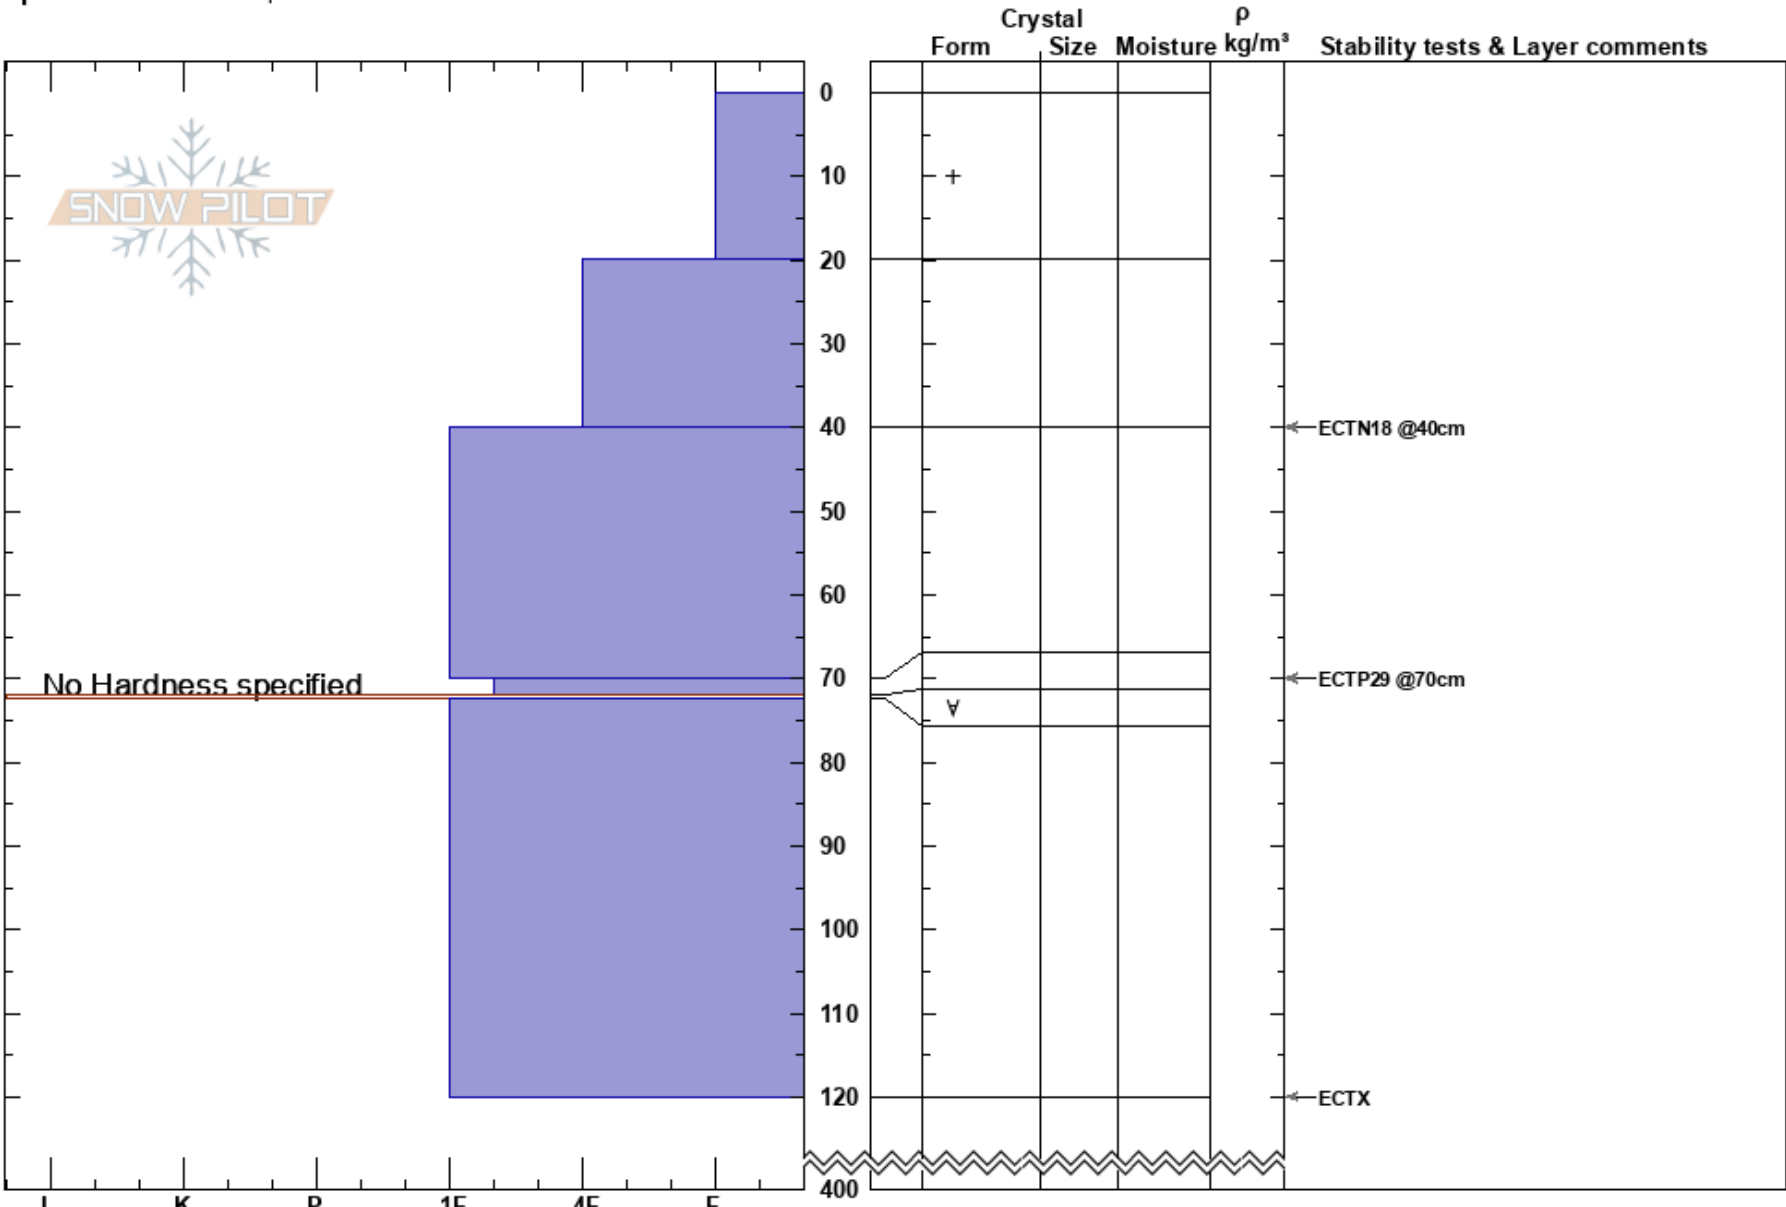

2Schuck
 Chugach Range
 AK
 Elevation: 3870 ft
 Aspect:
 Specifics: We skied slope

Nicholas Langowski
 03/06/2022 - 10:00am
 Co-ord: 61.02872N, -148.83213W
 Slope Angle:
 Wind Loading:

Stability:
 Air Temperature:
 Sky Cover:
 Precipitation:
 Wind:

HS:400

PF: 40

PS: 15

Layer Notes:

Notes: