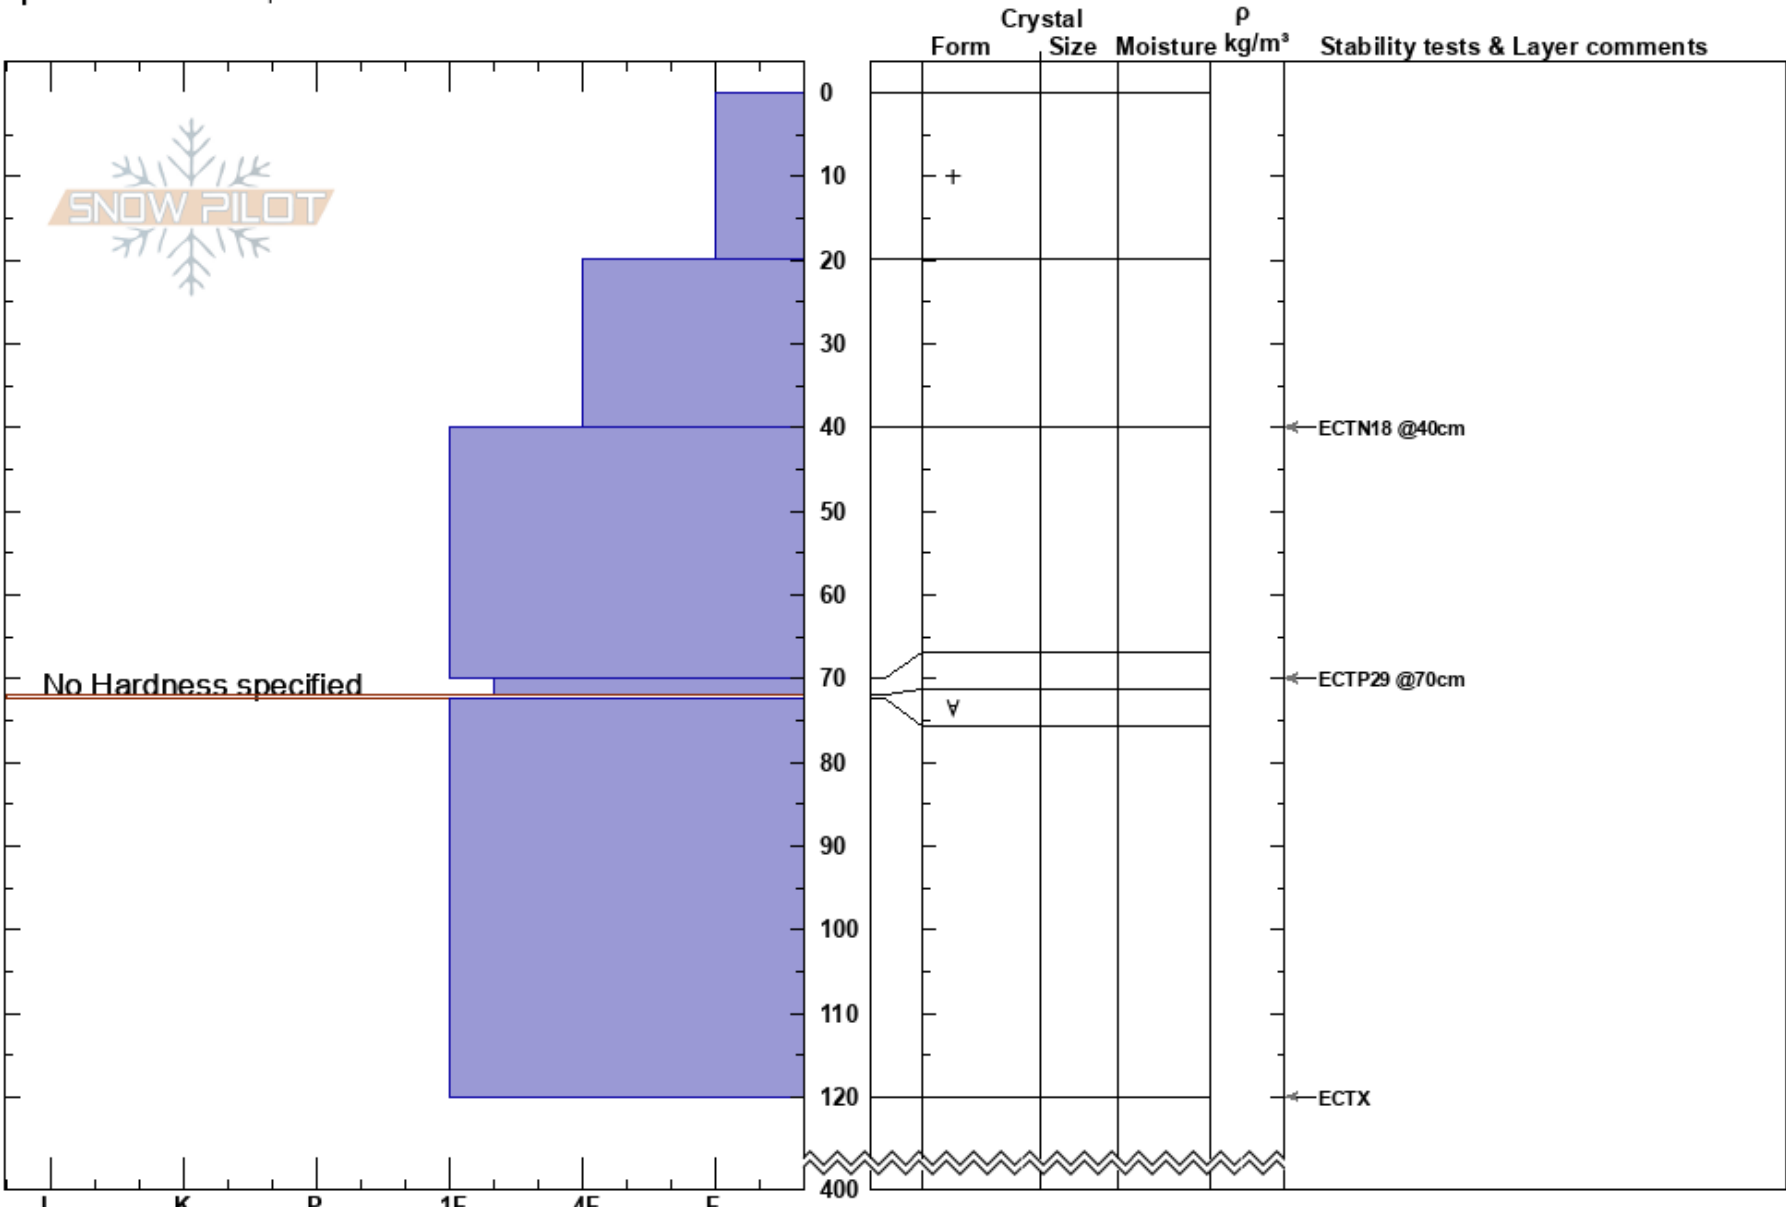

2Schuck  
 Chugach Range  
 AK  
 Elevation: 3870 ft  
 Aspect:  
 Specifics: We skied slope

Nicholas Langowski  
 03/06/2022 - 10:00am  
 Co-ord: 61.02872N, -148.83213W  
 Slope Angle:  
 Wind Loading:

Stability:  
 Air Temperature:  
 Sky Cover:  
 Precipitation:  
 Wind:

HS:400

PF: 40

PS: 15

Layer Notes:

No Hardness specified

Notes: