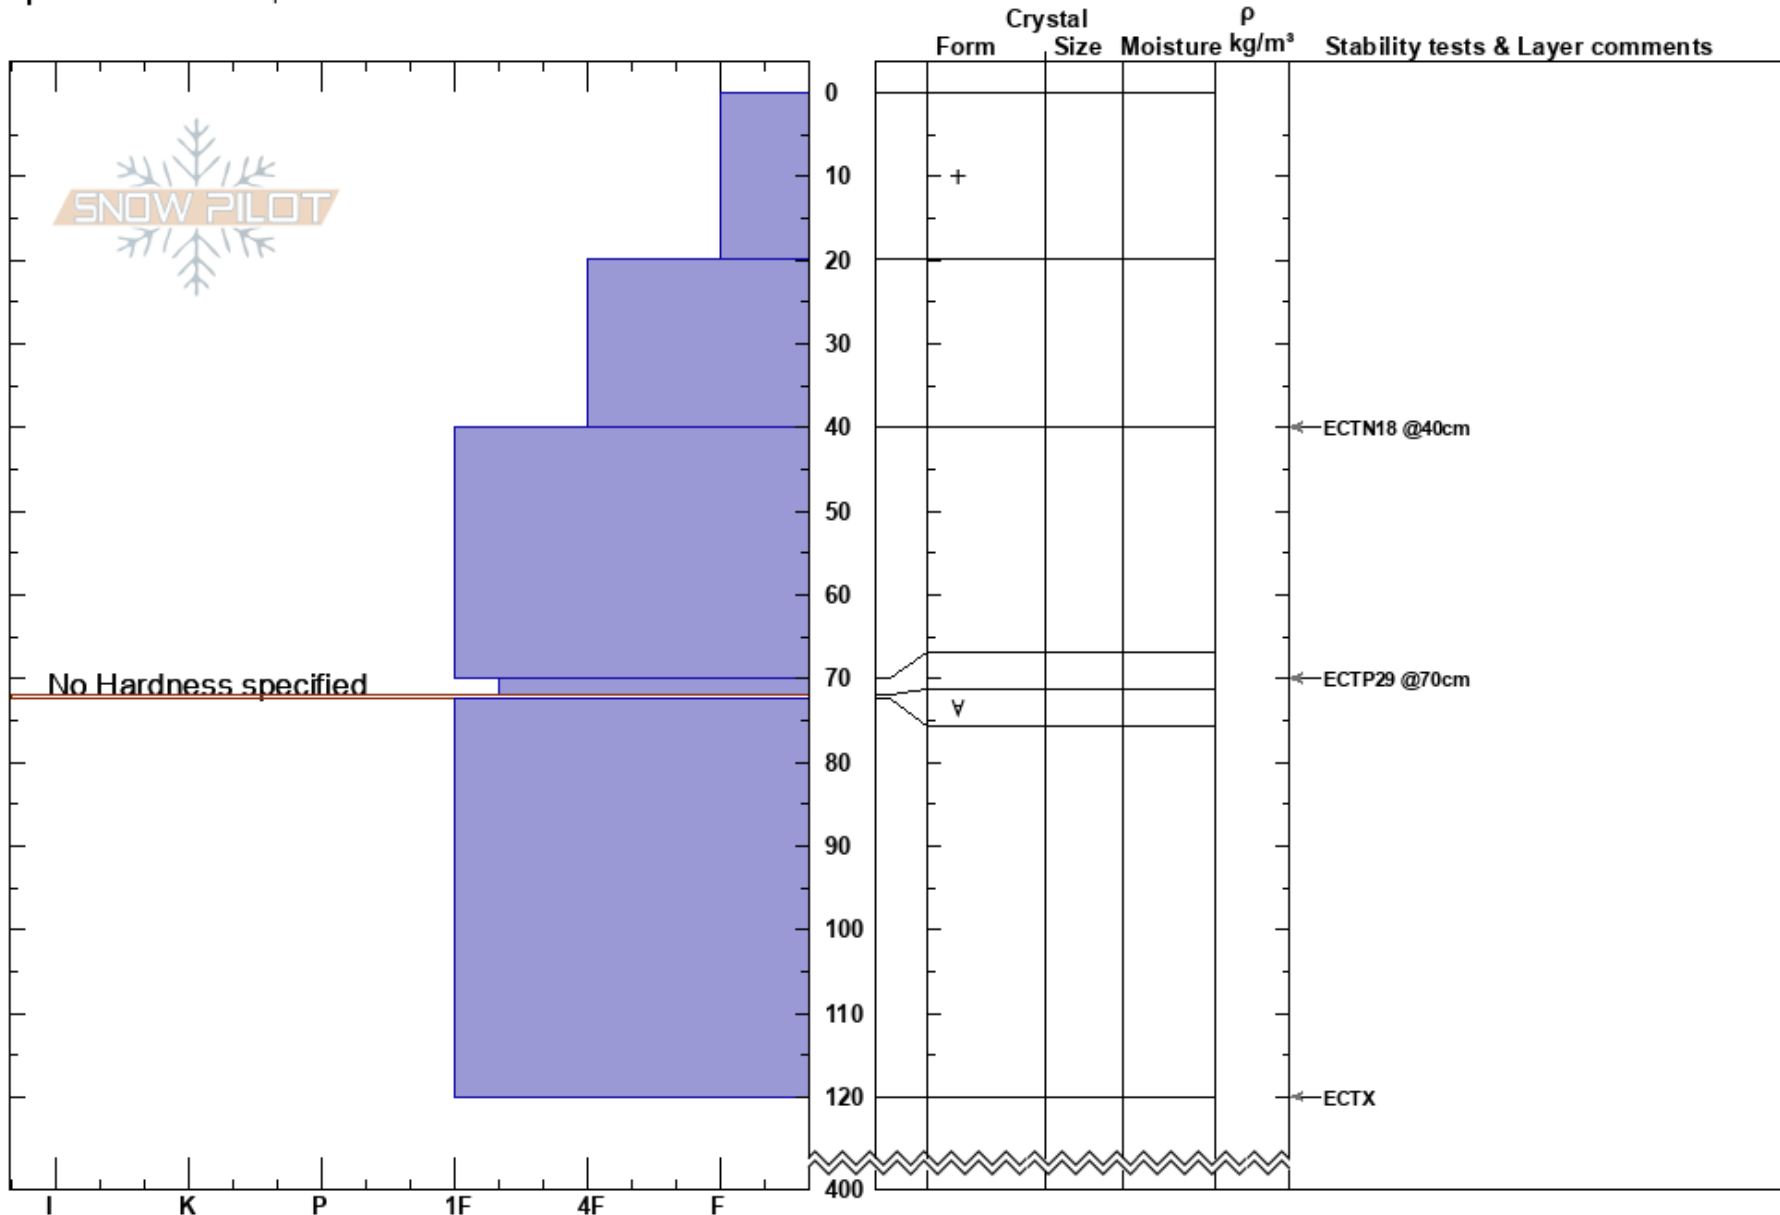

2Schuck
 Chugach Range
 AK
 Elevation: 3870 ft
 Aspect:
 Specifics: We skied slope

Nicholas Langowski
 03/06/2022 - 10:00am
 Co-ord: 61.02872N, -148.83213W
 Slope Angle:
 Wind Loading:

Stability:
 Air Temperature:
 Sky Cover:
 Precipitation:
 Wind:

HS:400

PF: 40

PS: 15

Layer Notes:

Notes: