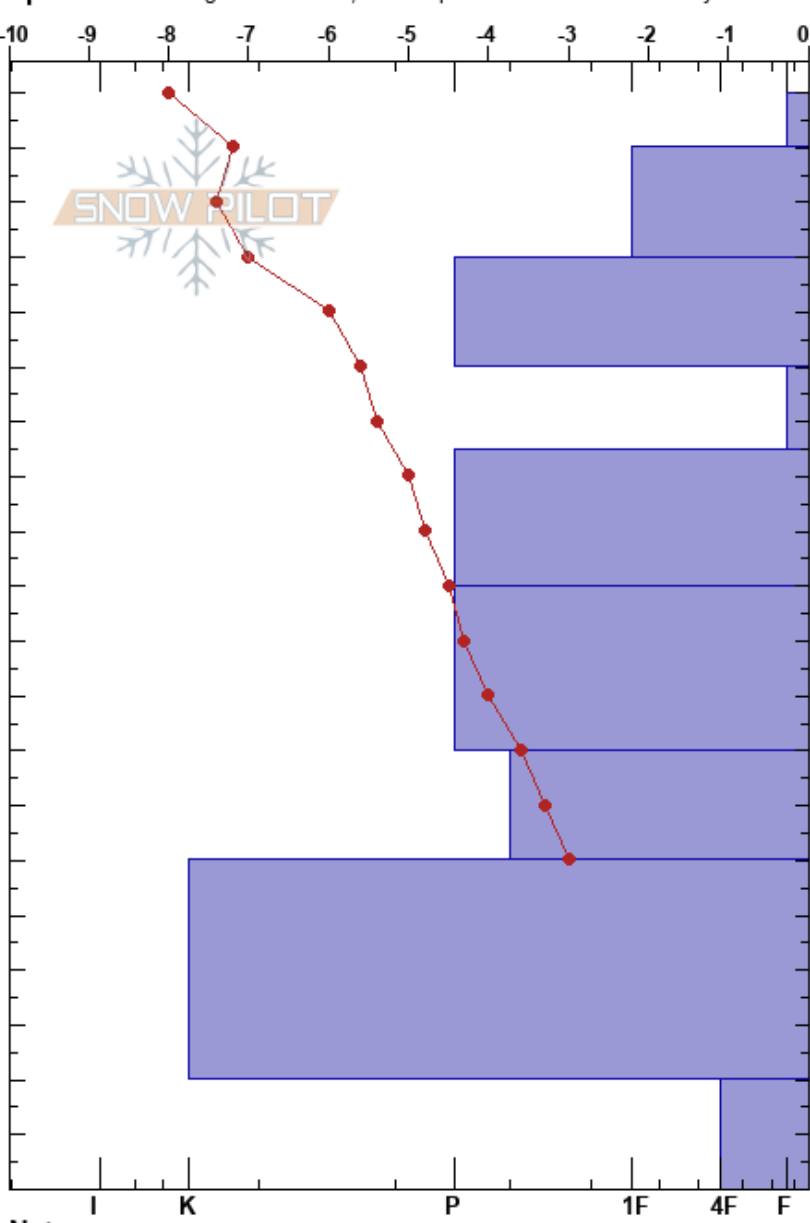

Skiers Rt. of Drop 3
 San Juan Range
 CO
Elevation: 11087 ft
Aspect: N

Stuart Griffin
 03/06/2022 - 12:10pm
Co-ord: 38.29759N, -107.63063W
Slope Angle: 35°
Wind Loading: yes

Stability: Fair
Air Temperature: -10°C
Sky Cover: OVC
Precipitation: S1
Wind: NW Light Breeze

HS: 200
PF: 45
PS: 20
Layer Notes:
 150-135cm: Dirt Layer @150cm
 150-135cm: Problematic layer
 135-110cm: Dirt layer @110cm
 110-80cm: Dirt layer @107cm-110cm

Specifics: Pit dug in a Ski Area; Pit is representative of backcountry

Form	Crystal Size	Moisture	ρ kg/m ³	Stability tests & Layer comments
* (*)	1 (2)			
∩	0.5			
^	0.5			
⊖	1.5			150-135cm: Dirt Layer @150cm ← CT20, Q2 @135cm
∩	0.5			135-110cm: Dirt layer @110cm
•	0.5			110-80cm: Dirt layer @107cm-110cm
⊖ (-)	1.5 (0.5)			
⊙ ⊙	1			
□	2			