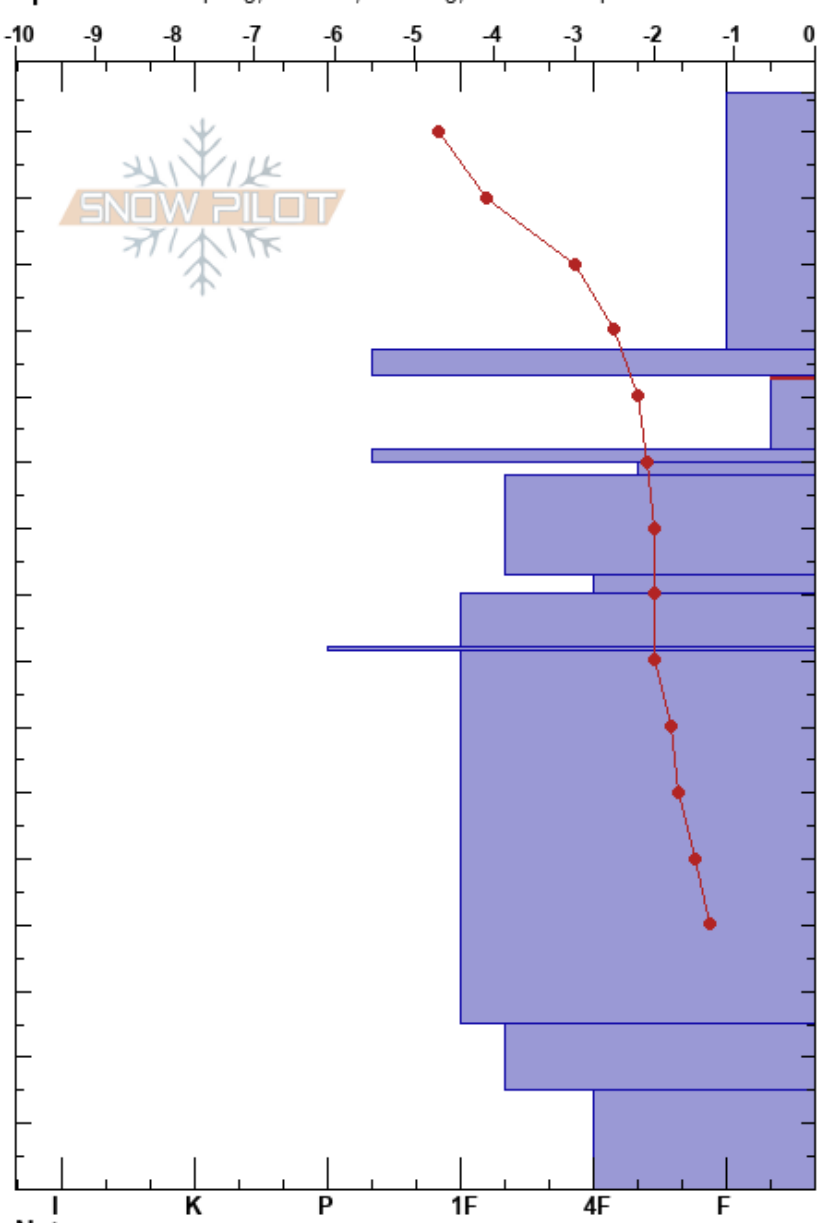

Beav. Backside Saddle toby weed
 Bear River Range 03/06/2022 - 11:55am
 UT Co-ord: 41.95833N, -111.55988W
 Elevation: 8452 ft Slope Angle: 21°
 Aspect: E Wind Loading:
 Specifics: Collapsing, localized; Cracking; We skied slope

Stability: HS: 166
 Air Temperature: -7°C PF: 55 166-127cm: new powder snow. 3/6
 Sky Cover: BKN PS: 25 123-112cm: very loose
 Precipitation: S1 123-112cm: Problematic layer
 Wind: NW Calm

Elevation (cm)	Crystal		Moisture	ρ kg/m³	Stability tests & Layer comments
	Form	Size			
166					
160					
150	+				166-127cm: new powder snow. 3/6
140					
130					
127	⊙⊙				ECTPV @123cm while isolating
123	□ (Λ)	3-4.5			ECTN11 @123cm crust crumbled
120					
110	⊙⊙				123-112cm: very loose
100	□				
90					
80	□				
70					
60					
50	⊙				
40					
30					
20					
10	□				
0					