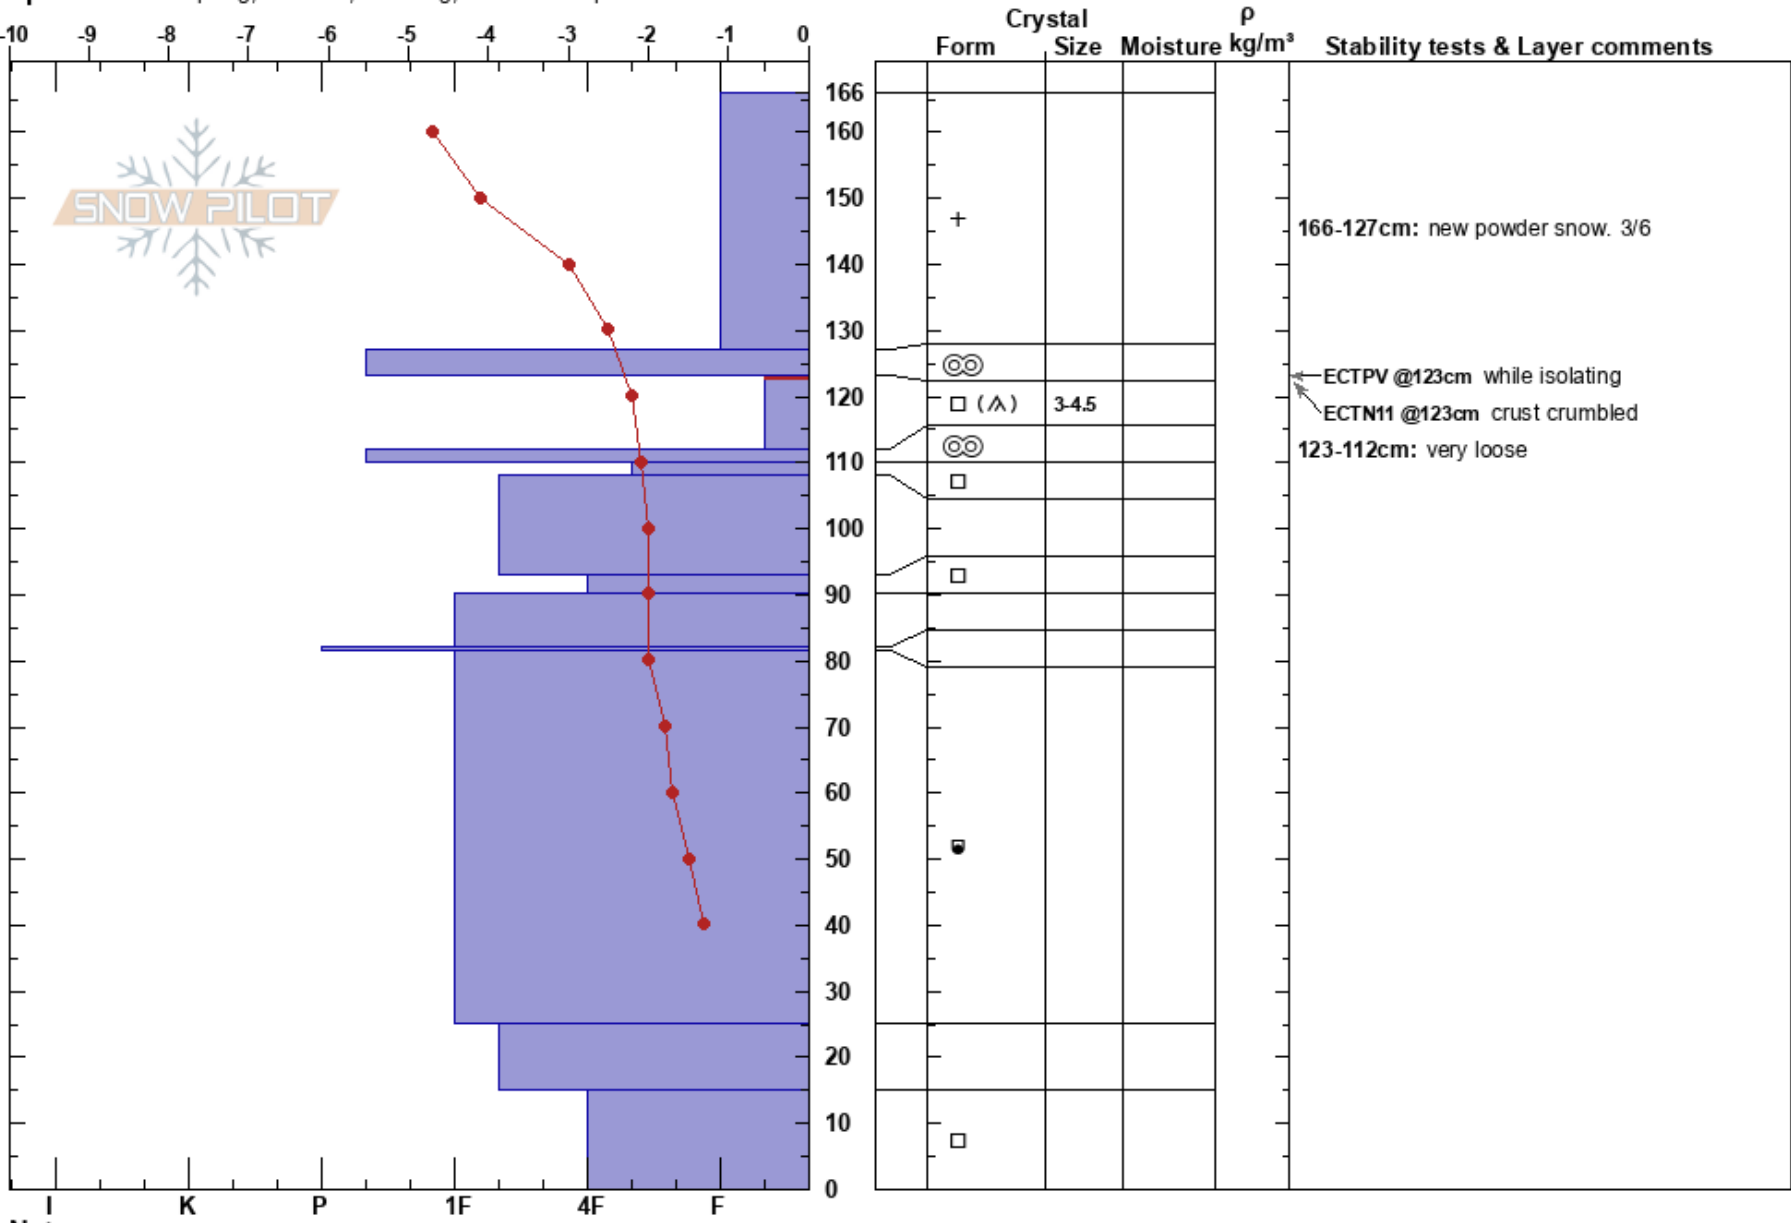

Beav. Backside Saddle toby weed
 Bear River Range 03/06/2022 - 11:55am
 UT Co-ord: 41.95833N, -111.55988W
 Elevation: 8452 ft Slope Angle: 21°
 Aspect: E Wind Loading:
 Specifics: Collapsing, localized; Cracking; We skied slope

Stability:
Air Temperature: -7°C **HS:** 166
Sky Cover: BKN **PF:** 55 **PS:** 25
Precipitation: S1
Wind: NW Calm
Layer Notes:
 166-127cm: new powder snow. 3/6
 123-112cm: very loose
 123-112cm: Problematic layer