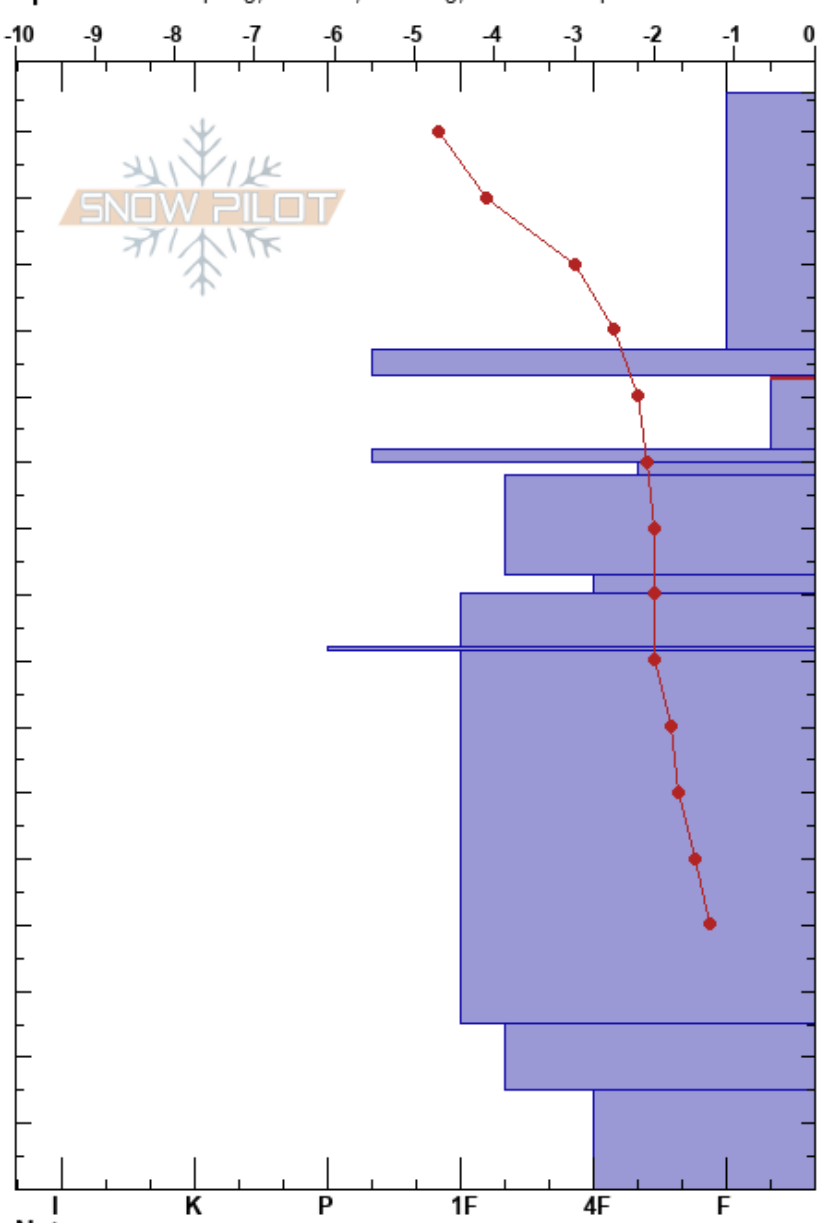

Beav. Backside Saddle toby weed
 Bear River Range 03/06/2022 - 11:55am
 UT Co-ord: 41.95833N, -111.55988W
 Elevation: 8452 ft Slope Angle: 21°
 Aspect: E Wind Loading:
 Specifics: Collapsing, localized; Cracking; We skied slope

Stability: HS: 166
 Air Temperature: -7°C PF: 55 166-127cm: new powder snow. 3/6
 Sky Cover: BKN PS: 25 123-112cm: very loose
 Precipitation: S1 123-112cm: Problematic layer
 Wind: NW Calm

Elevation (cm)	Crystal		Moisture	ρ kg/m³	Stability tests & Layer comments
	Form	Size			
166					
160					
150	+				166-127cm: new powder snow. 3/6
140					
130					
127	⊙⊙				
123	□ (Λ)	3-4.5			←ECTPV @123cm while isolating ←ECTN11 @123cm crust crumbled
110	⊙⊙				123-112cm: very loose
100	□				
90					
80	□				
70					
60					
50	⊙				
40					
30					
20					
10	□				
0					