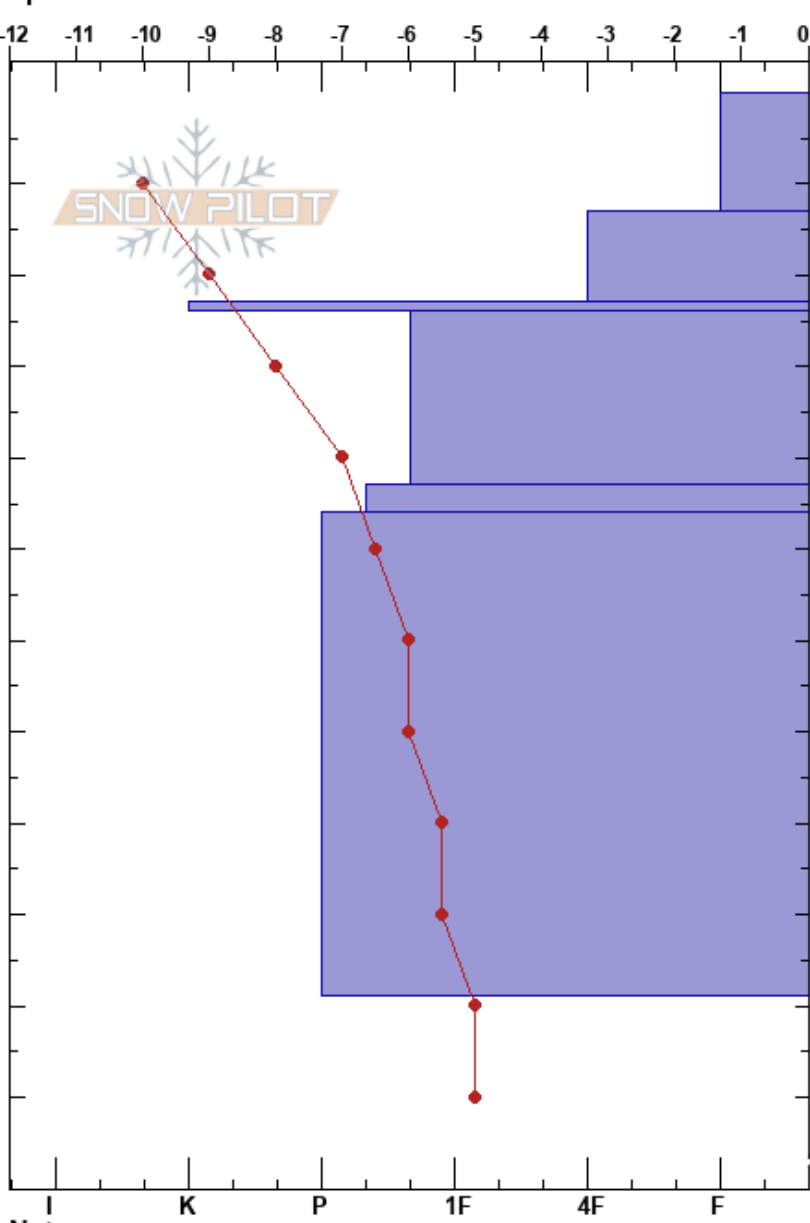

Alpine Meadows R Lower Mustang Powder
 Monashee 06/03/2022 - 13:45
 BC
Elevation: 1860 m
Aspect: N
Specifics:

Co-ord:
Slope Angle: 38°
Wind Loading:

Stability:
Air Temperature: -8°C
Sky Cover: CLR
Precipitation: NO
Wind: SW Light Breeze

HS: 365
PF: 40 23-24cm: Problematic layer
PS: 20

Form	Crystal		Moisture	ρ kg/m ³	Stability tests & Layer comments
	Size				
∇	5				
/ (□)	2(1)				
/	1.5				← CT6, RP @13cm
=					← CT11, SP @23cm
.	1				
/	2				
.	0.5				

Notes: Well settled positive resistant profile, no sign of Feb 14 or Jan 29