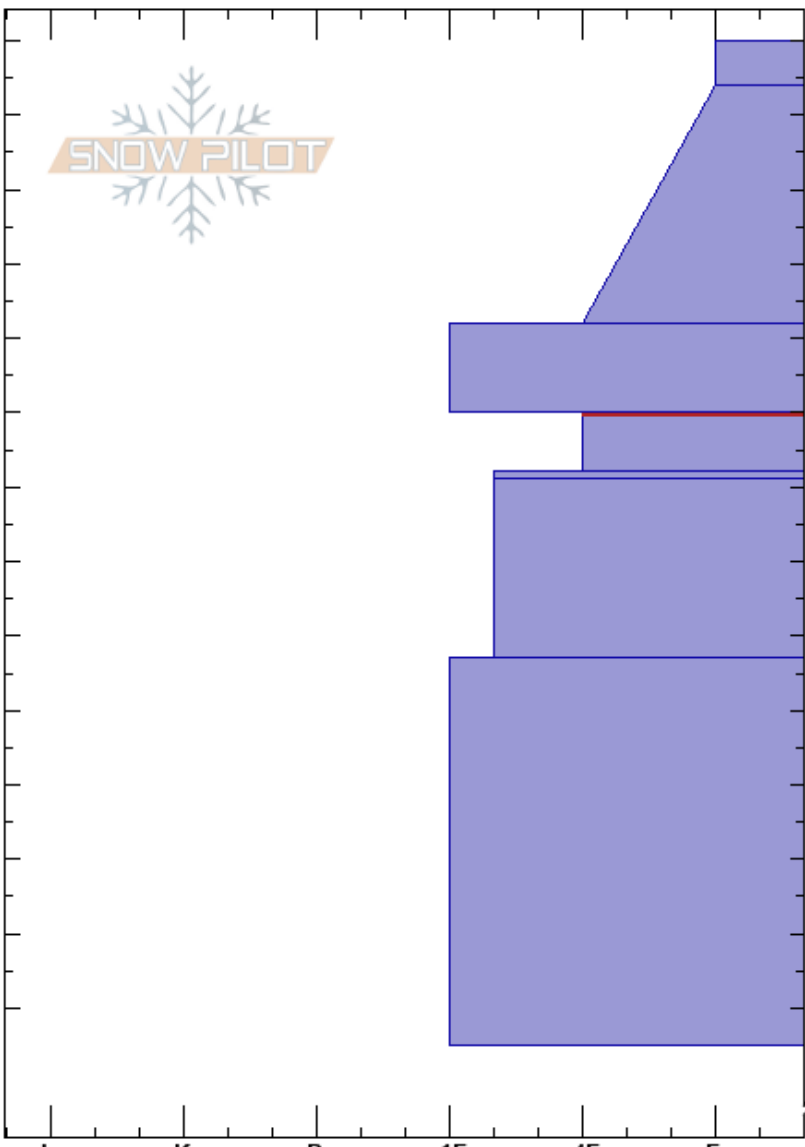

Lower Castle
 Uinta Range
 UT
 Elevation: 10265 ft
 Aspect: NW
 Specifics:

Bo Torrey
 03/06/2022 - 2:55pm
 Co-ord: 40.84662N, -111.02639W
 Slope Angle: 38°
 Wind Loading: no

Stability:
 Air Temperature:
 Sky Cover: OVC
 Precipitation: S-1
 Wind: N Moderate

HS:200
 Layer Notes:
 150-142cm: Problematic layer

Elevation (cm)	Crystal		Moisture	ρ kg/m ³	Stability tests & Layer comments
	Form	Size			
200					
190-200	+	1			
180	/	1			← ECTN15 @180cm
160-165	•	0.5-1			
150	□	1			← ECTP12 @150cm 2mm Facets
140	⊙				← CT14, PC @148cm
130-140	⊖	1-2			
90-120	⊖	1-2			
65-90					