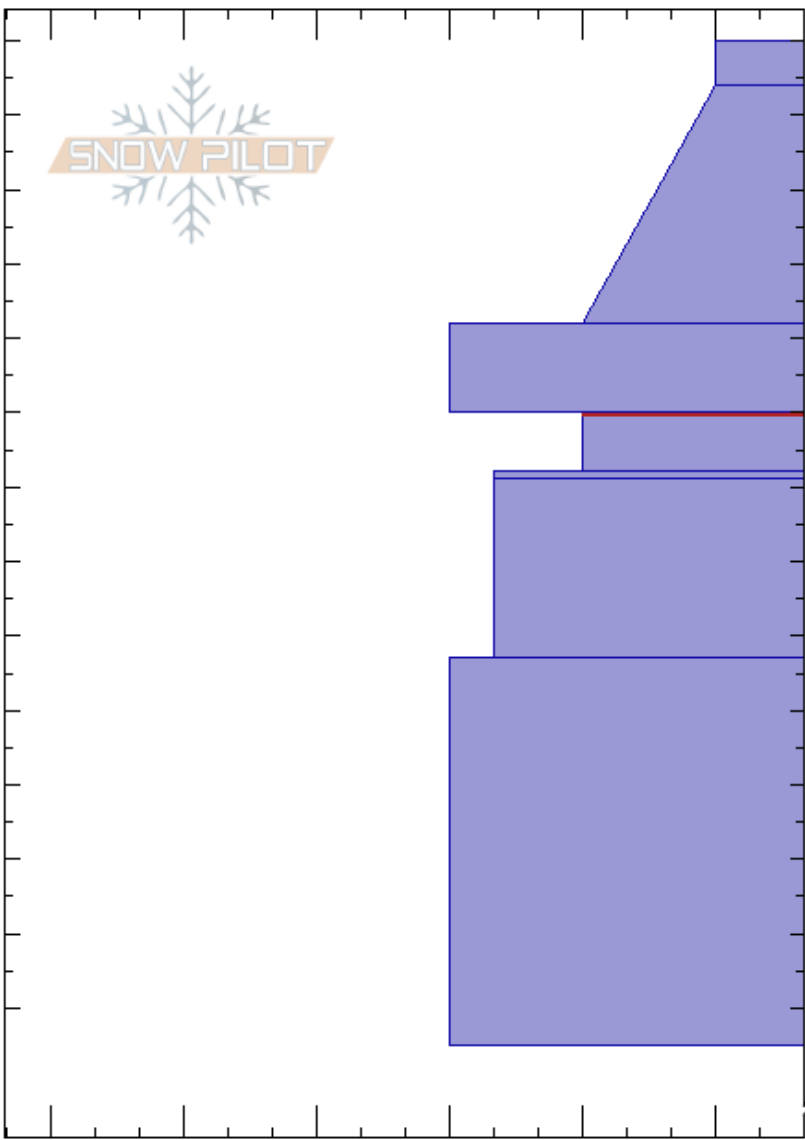

Lower Castle  
 Uinta Range  
 UT  
 Elevation: 10265 ft  
 Aspect: NW  
 Specifics:

Bo Torrey  
 03/06/2022 - 2:55pm  
 Co-ord: 40.84662N, -111.02639W  
 Slope Angle: 38°  
 Wind Loading: no

Stability:  
 Air Temperature:  
 Sky Cover: OVC  
 Precipitation: S-1  
 Wind: N Moderate

HS:200  
 Layer Notes:  
 150-142cm: Problematic layer

Crystal Form	Crystal Size	Moisture	$\rho$ kg/m <sup>3</sup>	Stability tests & Layer comments
+	1			
/	1			← ECTN15 @180cm
•	0.5-1			← ECTP12 @150cm 2mm Facets
□	1			← CT14, PC @148cm
⊙				
⊖	1-2			
⊖	1-2			