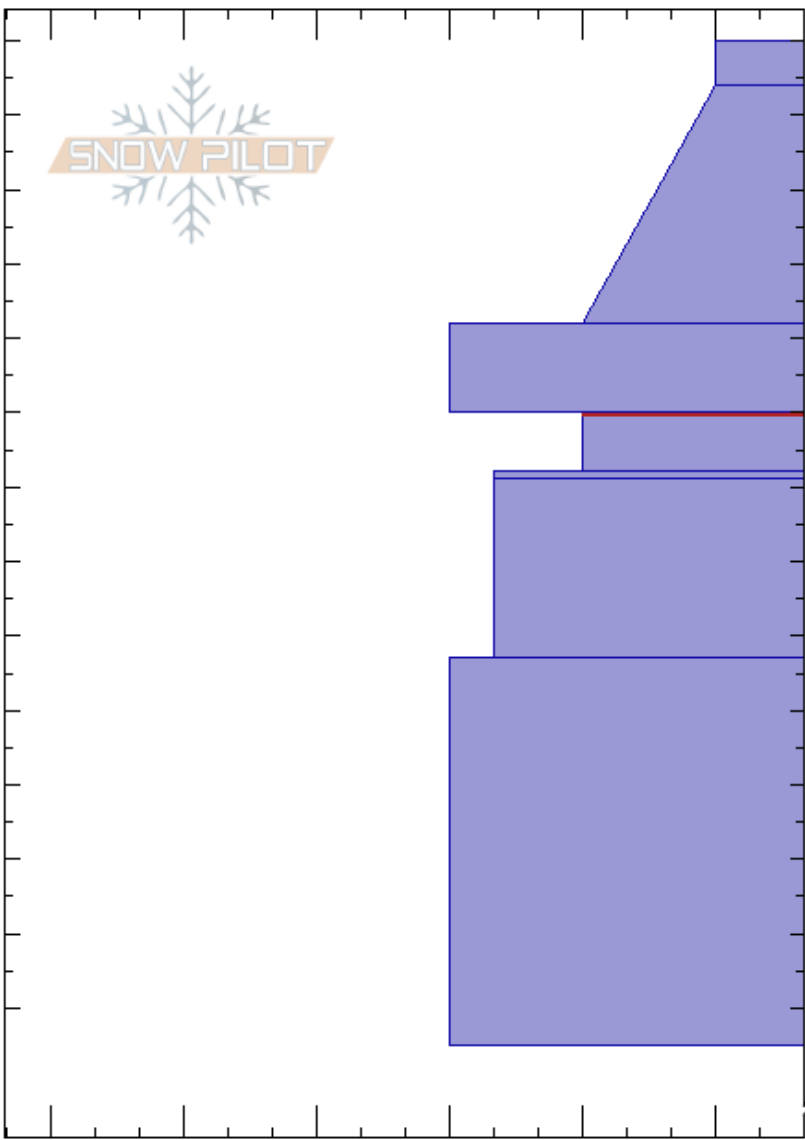

Lower Castle
 Uinta Range
 UT
 Elevation: 10265 ft
 Aspect: NW
 Specifics:

Bo Torrey
 03/06/2022 - 2:55pm
 Co-ord: 40.84662N, -111.02639W
 Slope Angle: 38°
 Wind Loading: no

Stability:
 Air Temperature:
 Sky Cover: OVC
 Precipitation: S-1
 Wind: N Moderate

HS:200
 Layer Notes:
 150-142cm: Problematic layer

Crystal Form	Crystal Size	Moisture	ρ kg/m ³	Stability tests & Layer comments
+	1			
/	1			← ECTN15 @180cm
•	0.5-1			← ECTP12 @150cm 2mm Facets
□	1			← CT14, PC @148cm
⊙				
⊖	1-2			
⊖	1-2			