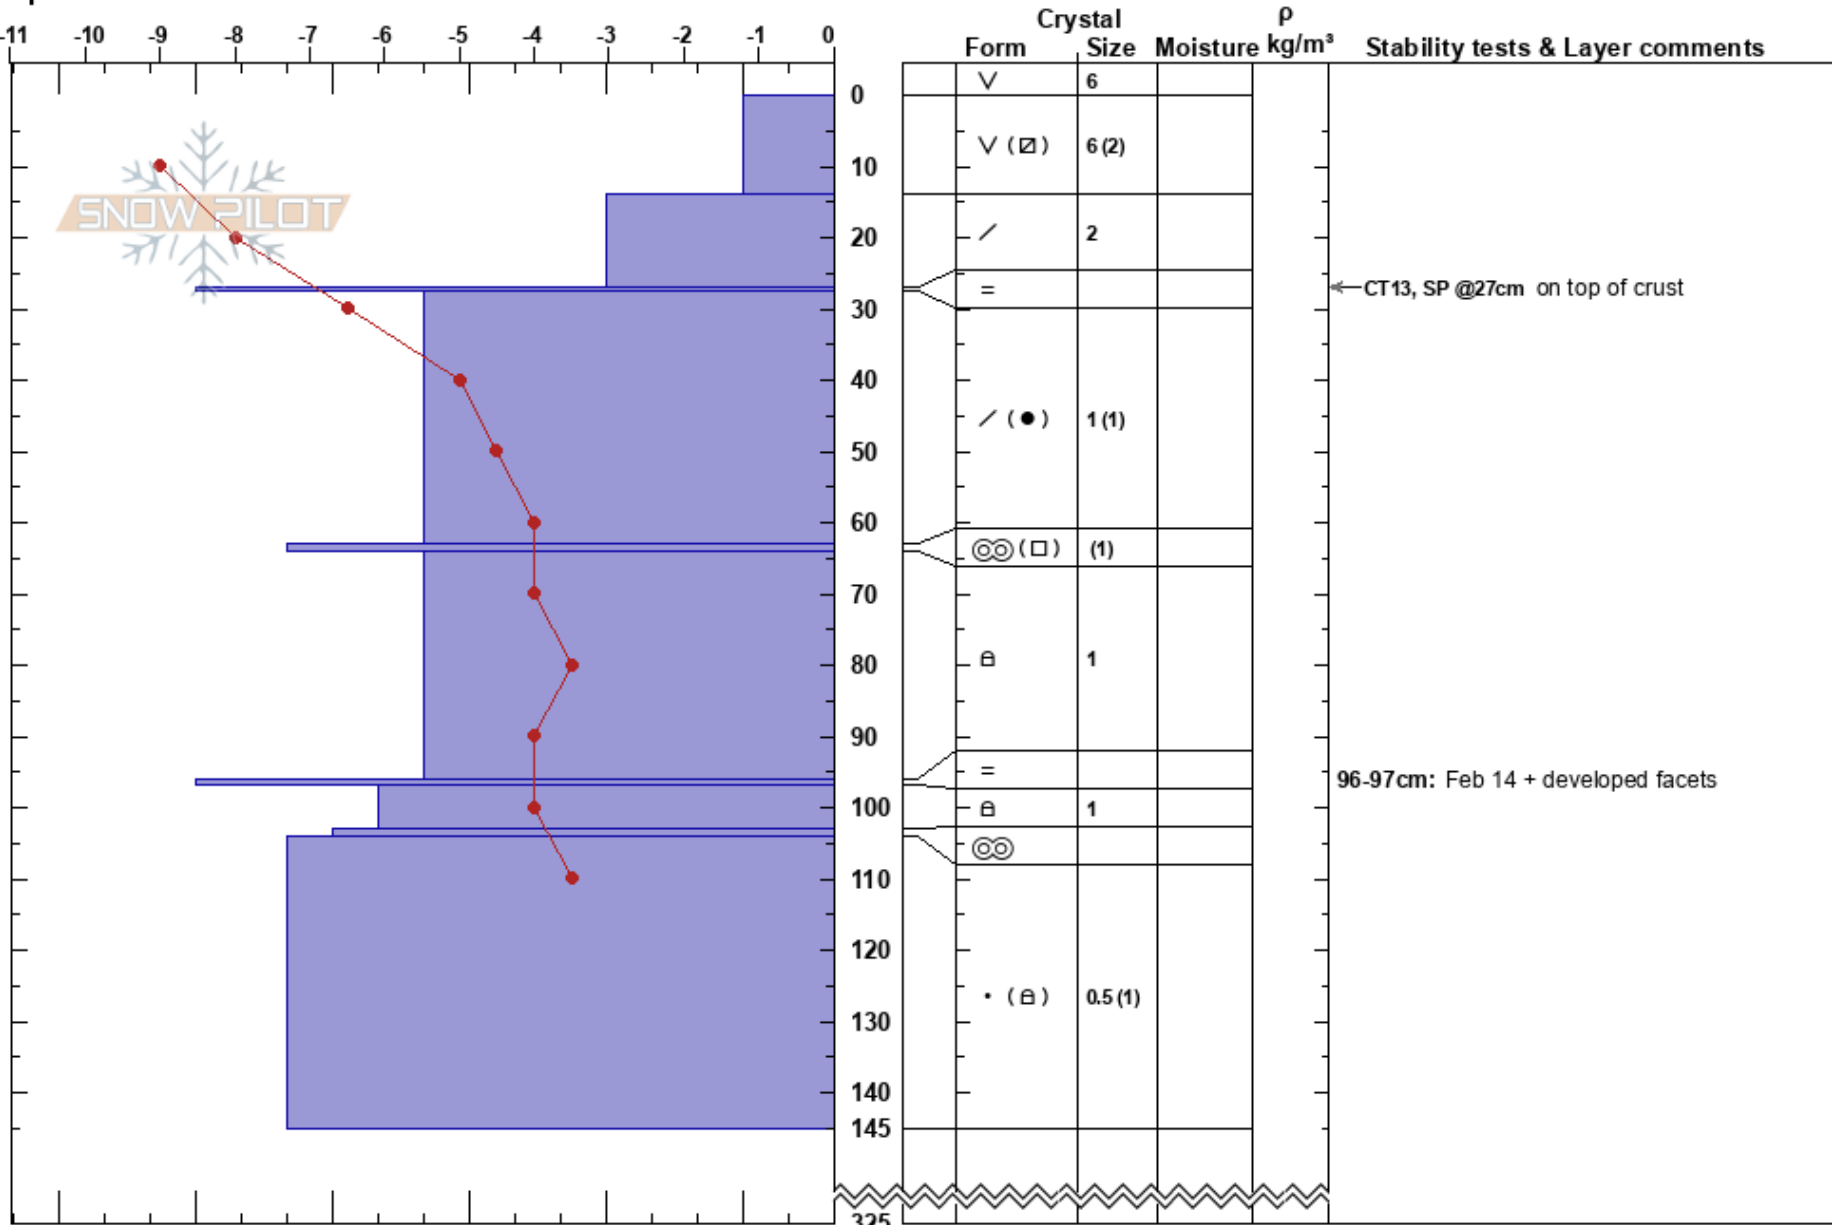

Alpine Meadows_R Upper Mustang Powder
 Monashee 06/03/2022 - 13:00
 BC
Elevation: 2000 m
Aspect: W
Specifics:
Co-ord:
Slope Angle: 27°
Wind Loading:

Stability:
Air Temperature: -8°C
Sky Cover: CLR
Precipitation: NO
Wind: SW Light Breeze

HS: 325
PF: 40 27-27.5cm: Problematic layer
PS: 20 96-97cm: Feb 14 + developed facets

Layer Notes:
 Stability tests & Layer comments

Notes: Right lines below the cornices
 Jan 29 SH not found in this profile
 No results on Feb 14th
 2 Dec crust down 265 cms