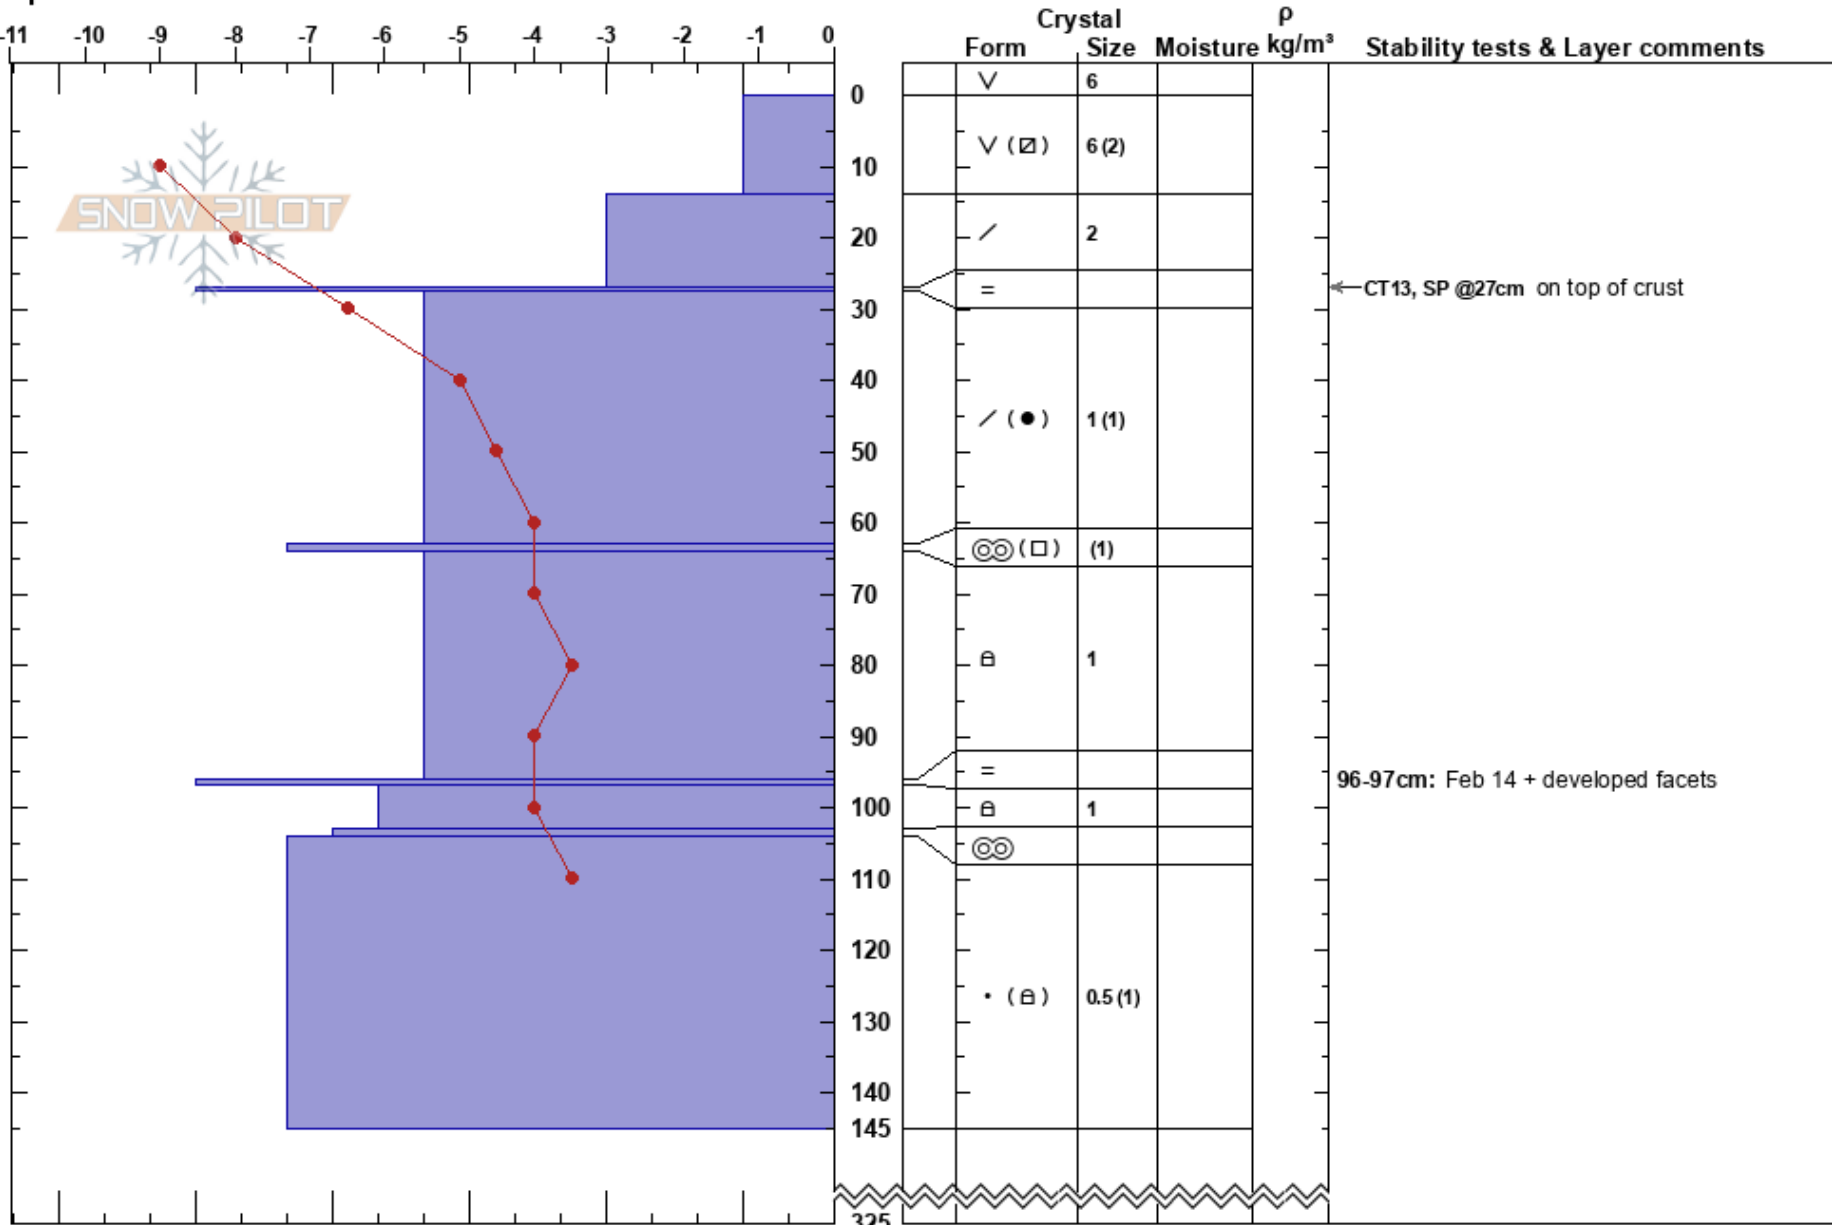

Alpine Meadows_R Upper Mustang Powder
 Monashee 06/03/2022 - 13:00
 BC
Elevation: 2000 m
Aspect: W
Specifics:

Stability:
Air Temperature: -8°C
Sky Cover: CLR
Precipitation: NO
Wind: SW Light Breeze

HS: 325
PF: 40
PS: 20
 27-27.5cm: Problematic layer
 96-97cm: Feb 14 + developed facets

Layer Notes:
 Stability tests & Layer comments

Notes: Right lines below the cornices
 Jan 29 SH not found in this profile
 No results on Feb 14th
 2 Dec crust down 265 cms