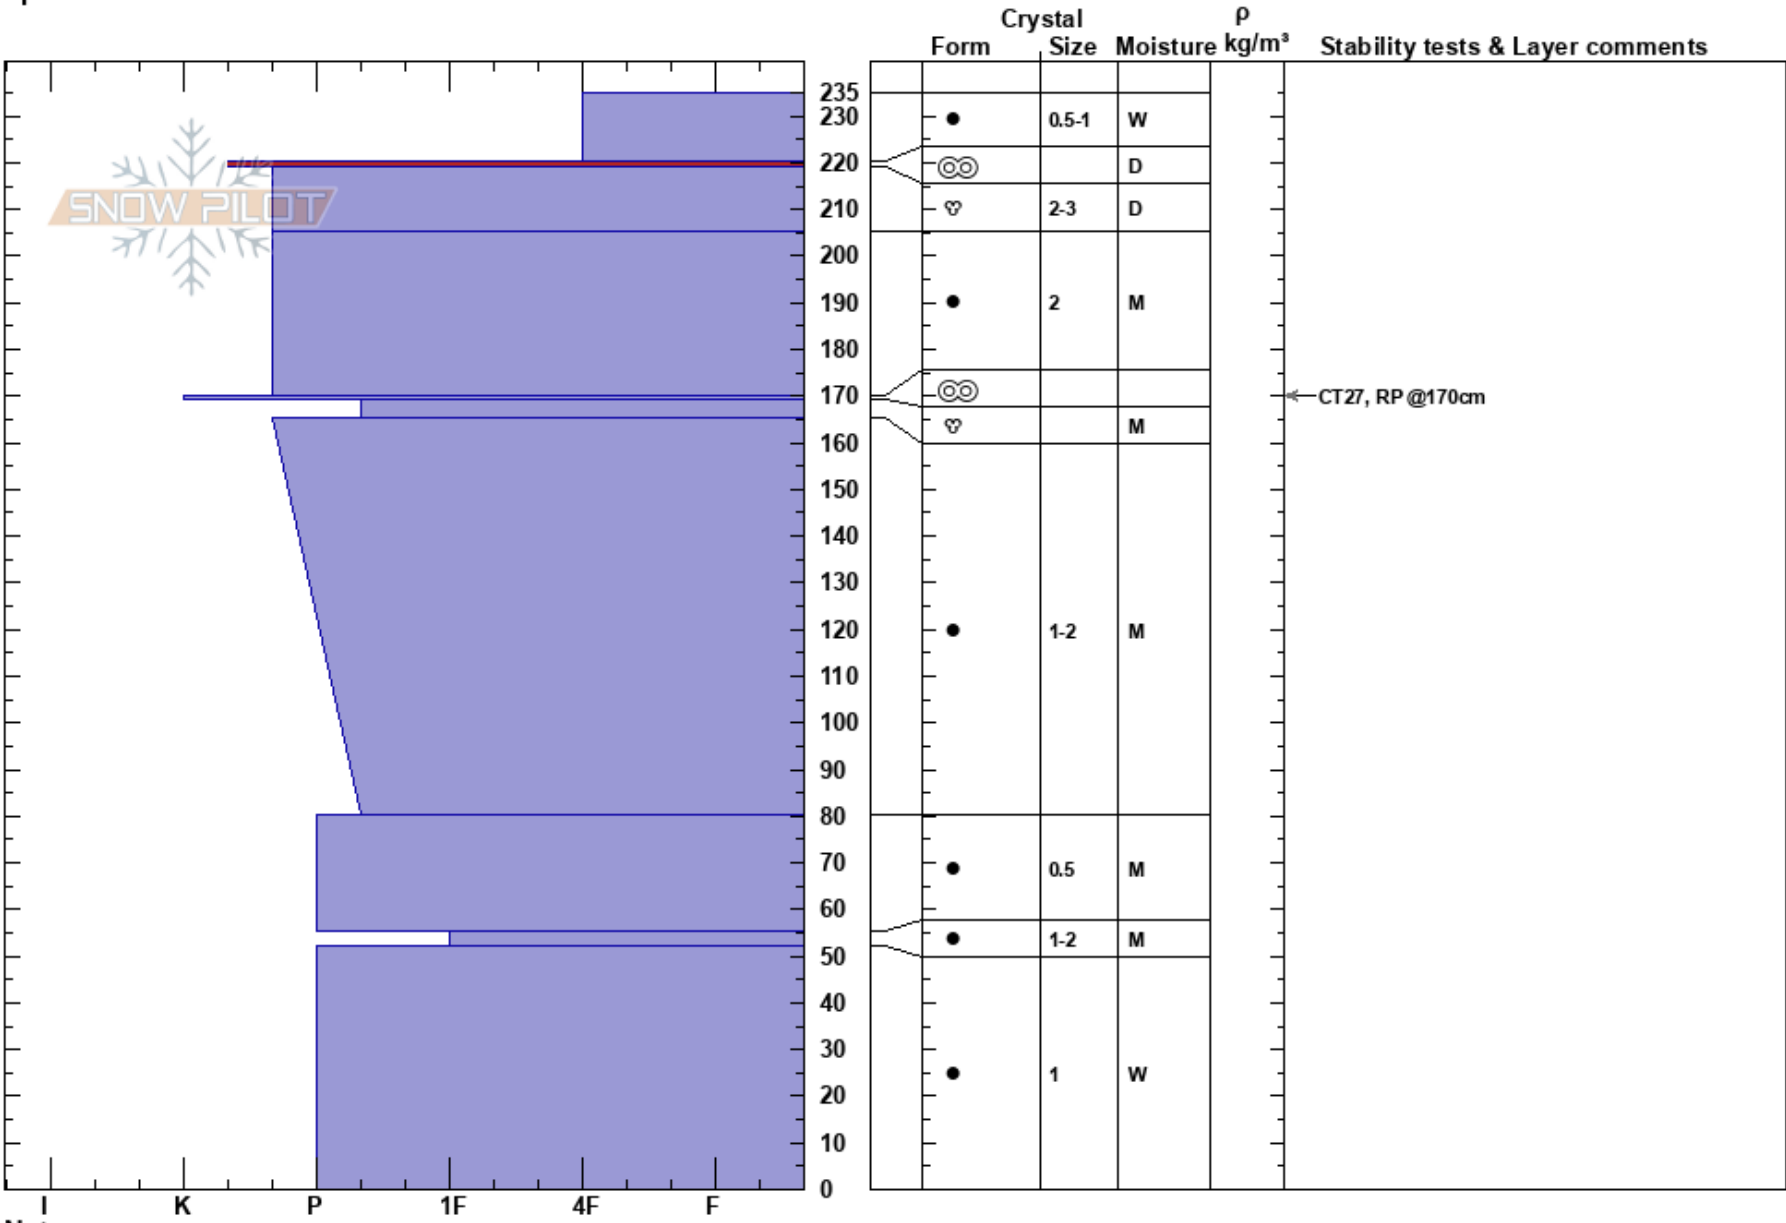

KM 58
 Skeena
 BC
 Elevation: 726 m
 Aspect: SE
 Specifics:

Mountain Safety
 06/03/2022 - 14:00
 Co-ord: 56.41036N, -129.99528W
 Slope Angle: 30°
 Wind Loading:

Stability:
 Air Temperature: 7°C
 Sky Cover: BKN
 Precipitation: NO
 Wind: SE Moderate

HS:235
 PF: 15
 220-219cm: Problematic layer

Notes: Gusty