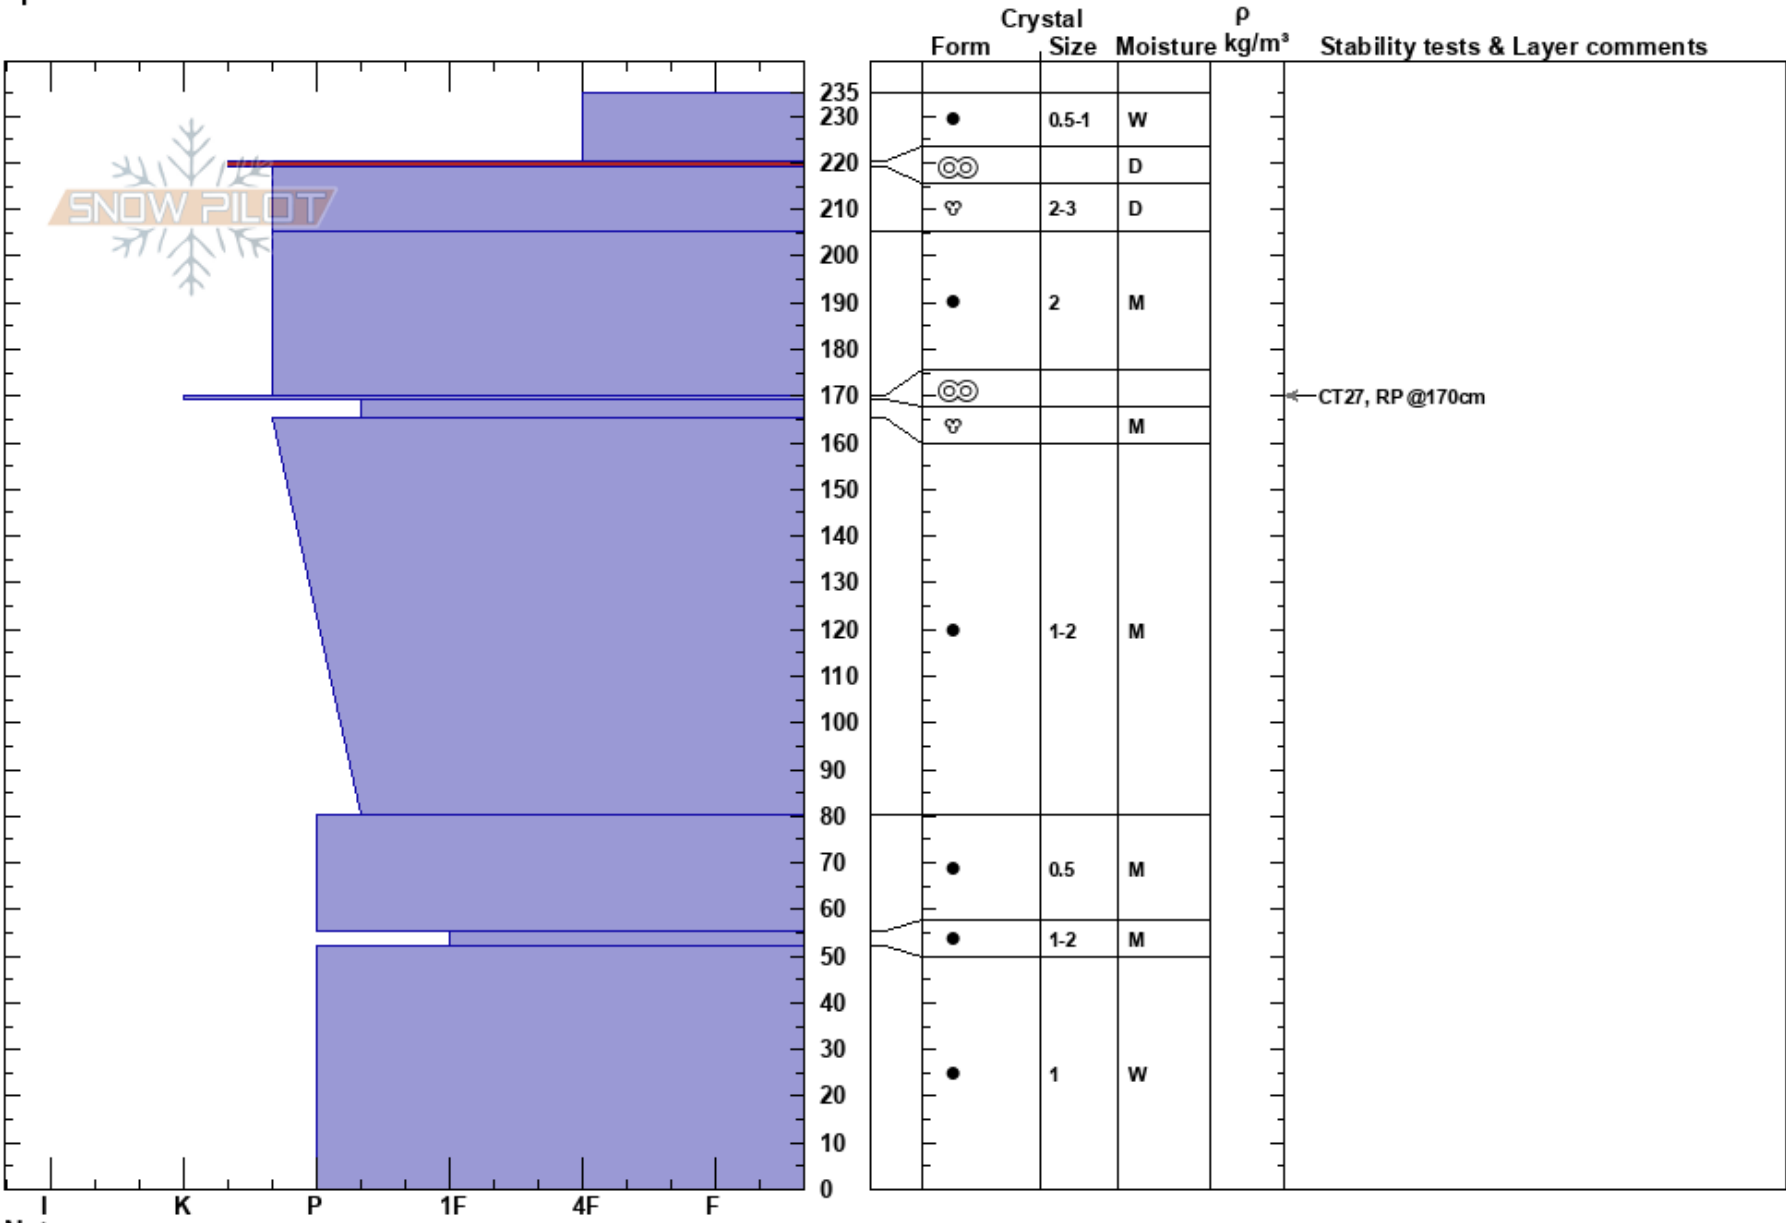

KM 58  
 Skeena  
 BC  
 Elevation: 726 m  
 Aspect: SE  
 Specifics:

Mountain Safety  
 06/03/2022 - 14:00  
 Co-ord: 56.41036N, -129.99528W  
 Slope Angle: 30°  
 Wind Loading:

Stability:  
 Air Temperature: 7°C  
 Sky Cover: BKN  
 Precipitation: NO  
 Wind: SE Moderate

HS:235  
 PF: 15  
 220-219cm: Problematic layer

Notes: Gusty