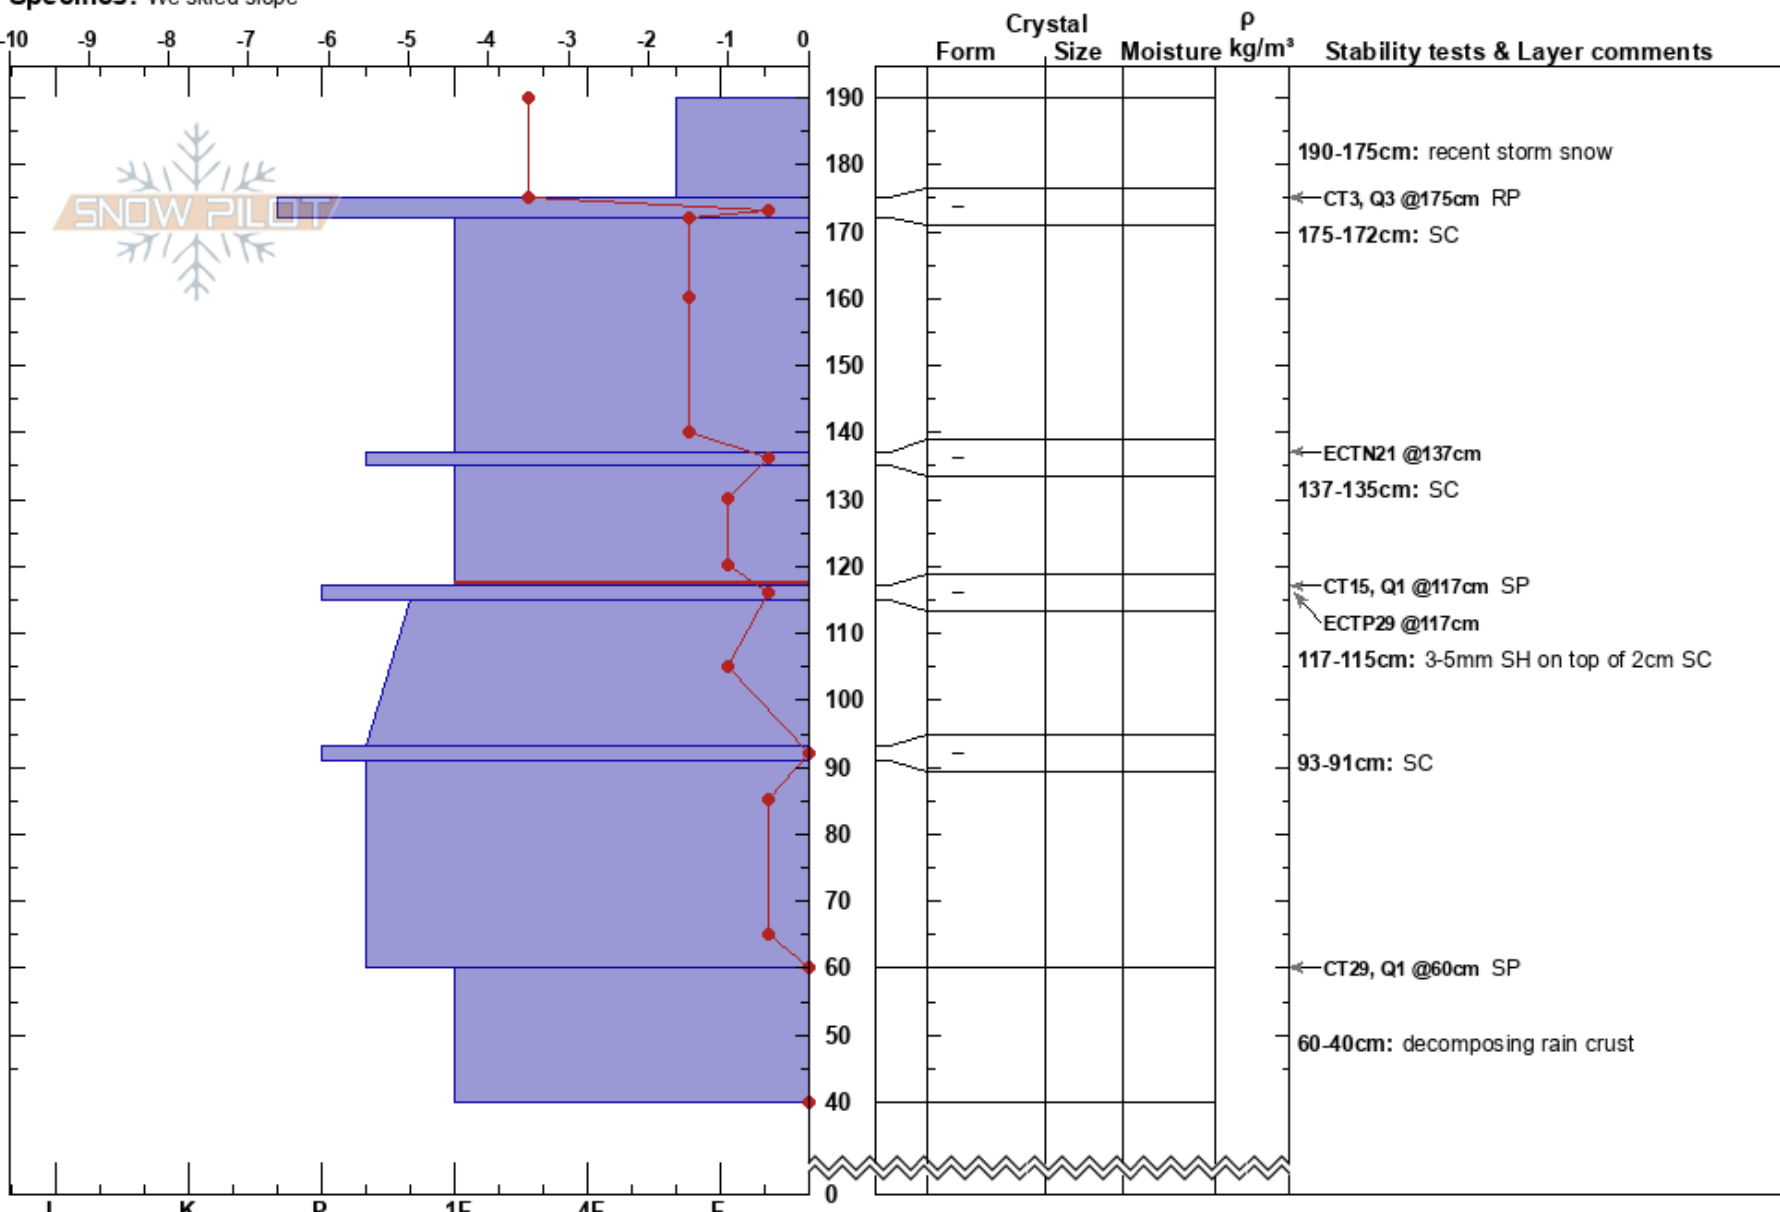

Mini pk S of Keefer lk
 Monashee
 BC
Elevation: 1650 m
Aspect: NE
Specifics: We skied slope

Tyler Knowles
 05/03/2022 - 13:00
Co-ord: 50.12185N, -118.36343W
Slope Angle: 27°
Wind Loading: no

Stability:
Air Temperature: -4°C
Sky Cover: BKN
Precipitation: NO
Wind:

HS: 190
PF: 50
PS: 15
Layer Notes:
 190-175cm: recent storm snow
 175-172cm: SC
 137-135cm: SC
 135-117cm: Problematic layer
 117-115cm: 3-5mm SH on top of 2cm SC
 [More Layer Comments below]

Notes: Planar, sparsely treed slope.. Additional Layer Comments: 91-93cm: SC; 40-60cm: decomposing rain crust;