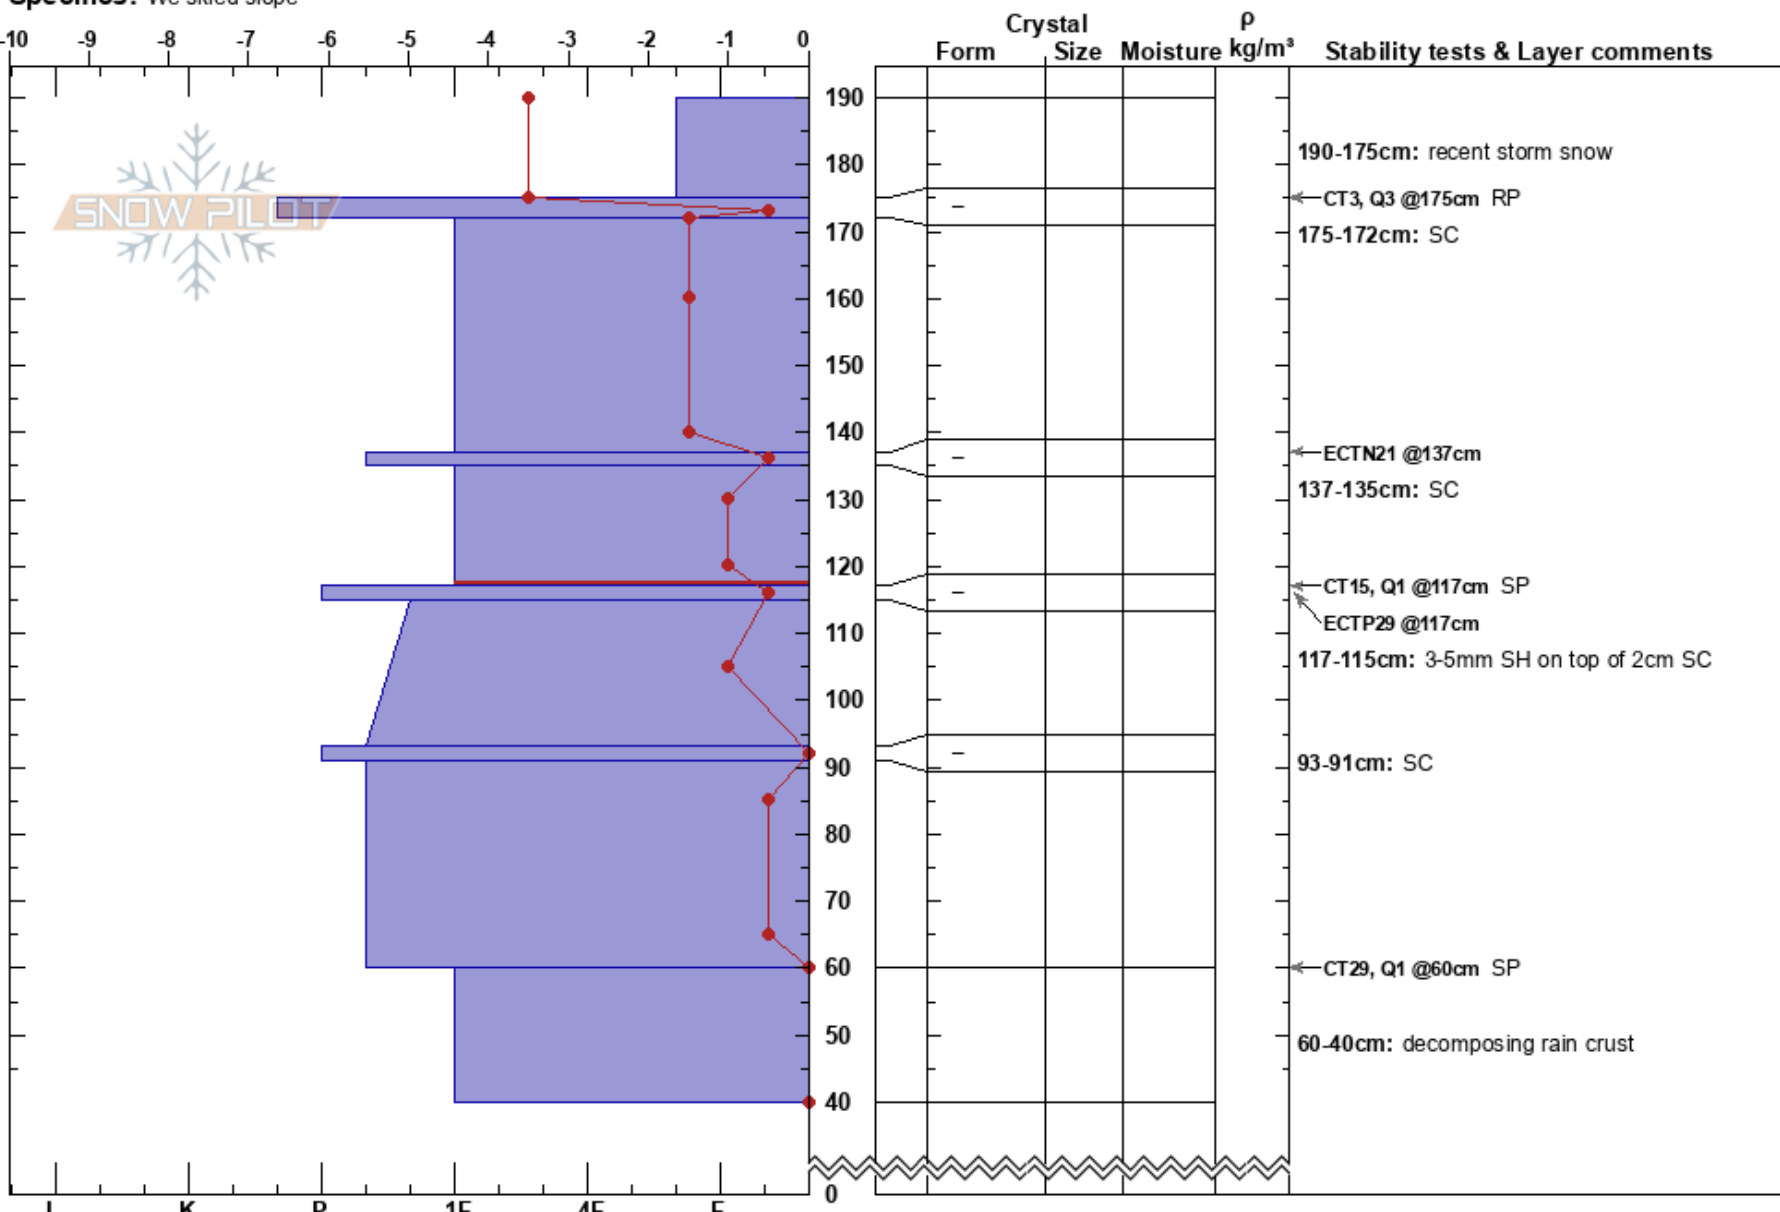

Mini pk S of Keefer lk  
 Monashee  
 BC  
**Elevation:** 1650 m  
**Aspect:** NE  
**Specifics:** We skied slope

Tyler Knowles  
 05/03/2022 - 13:00  
**Co-ord:** 50.12185N, -118.36343W  
**Slope Angle:** 27°  
**Wind Loading:** no

**Stability:**  
**Air Temperature:** -4°C  
**Sky Cover:** BKN  
**Precipitation:** NO  
**Wind:**

**HS:** 190  
**PF:** 50  
**PS:** 15  
**Layer Notes:**  
 190-175cm: recent storm snow  
 175-172cm: SC  
 137-135cm: SC  
 135-117cm: Problematic layer  
 117-115cm: 3-5mm SH on top of 2cm SC  
 [More Layer Comments below]

**Notes:** Planar, sparsely treed slope.. Additional Layer Comments: 91-93cm: SC; 40-60cm: decomposing rain crust;