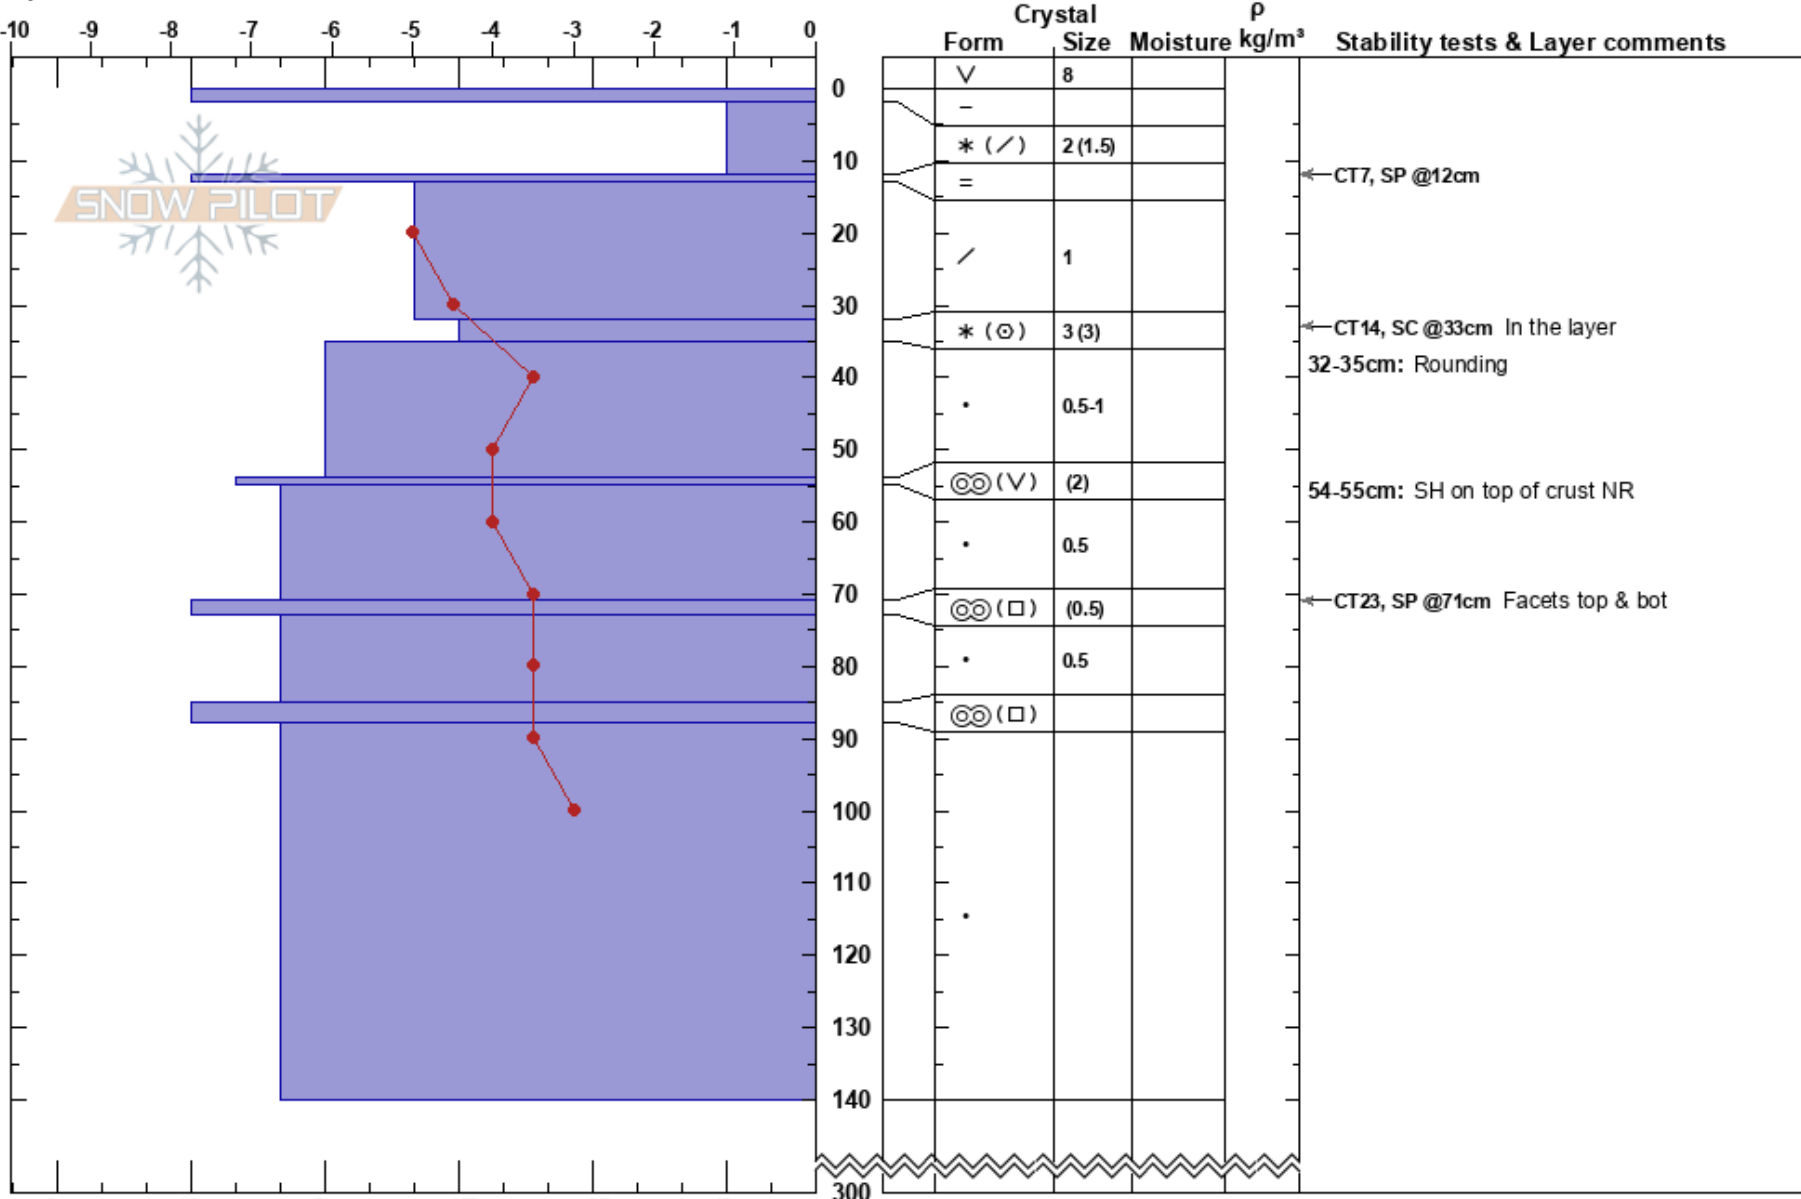

Showtime Left Lower  
 Monashee  
 BC  
 Elevation: 1958 m  
 Aspect: SE  
 Specifics:

Mustang Powder  
 06/03/2022 - 10:00  
 Co-ord: 11U 377724W 5673867N  
 Slope Angle: 36°  
 Wind Loading:

Stability:  
 Air Temperature: -5°C  
 Sky Cover: CLR  
 Precipitation: NO  
 Wind: NW Light Breeze

HS: 300  
 PF: 35  
 PS: 10  
 Layer Notes:  
 32-35cm: Rounding  
 54-55cm: SH on top of crust NR  
 71-73cm: Problematic layer

**Notes:** Lower convex rolls in centre pitch  
 No results on SH down 54  
 Crusts at 71 and 85 are laminated with facets top, bottom and between  
 Jan 29 down 130cm NR  
 Dec 2 2021 down 220cms