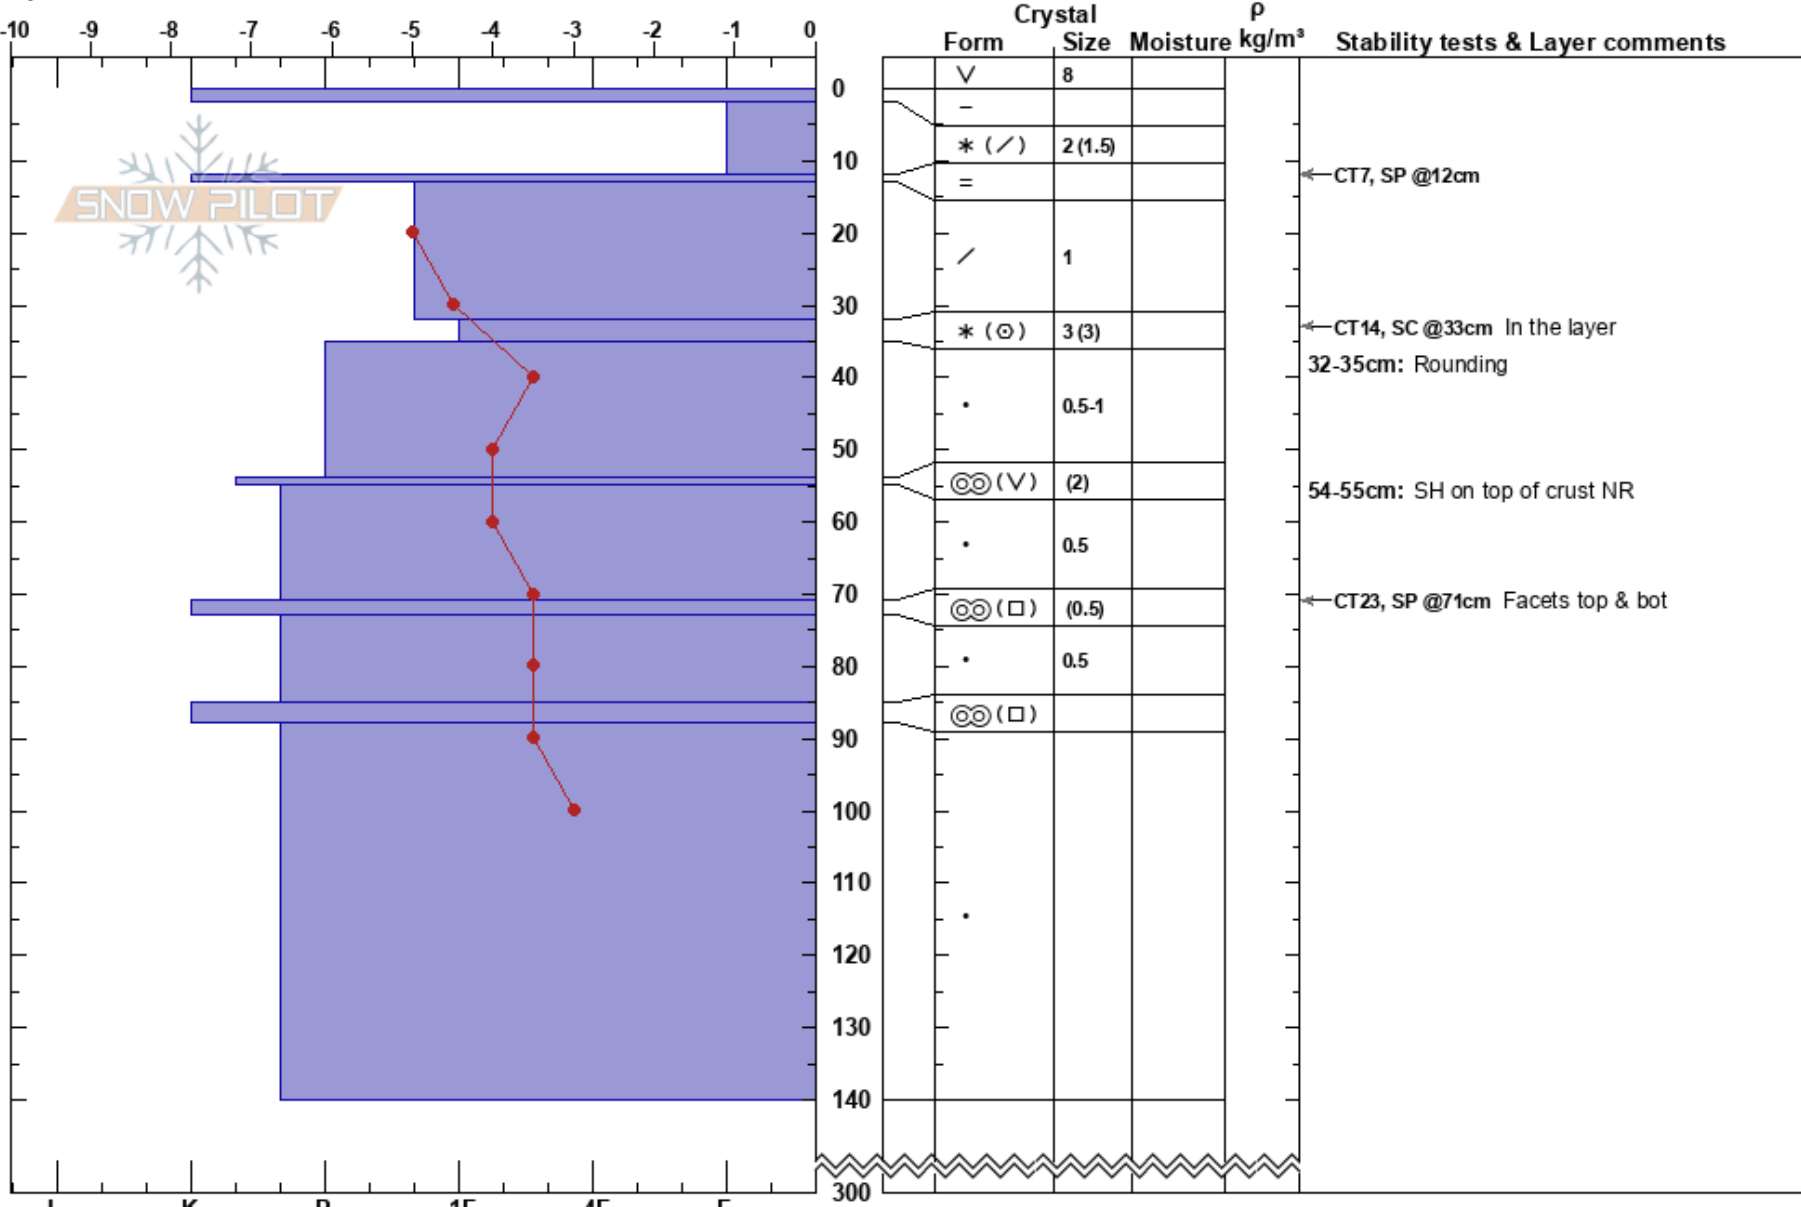

Showtime Left Lower
 Monashee
 BC
 Elevation: 1958 m
 Aspect: SE
 Specifics:

Mustang Powder
 06/03/2022 - 10:00
 Co-ord: 11U 377724W 5673867N
 Slope Angle: 36°
 Wind Loading:

Stability:
 Air Temperature: -5°C
 Sky Cover: CLR
 Precipitation: NO
 Wind: NW Light Breeze

HS: 300
 PF: 35
 PS: 10
 Layer Notes:
 32-35cm: Rounding
 54-55cm: SH on top of crust NR
 71-73cm: Problematic layer

Notes: Lower convex rolls in centre pitch
 No results on SH down 54
 Crusts at 71 and 85 are laminated with facets top, bottom and between
 Jan 29 down 130cm NR
 Dec 2 2021 down 220cms