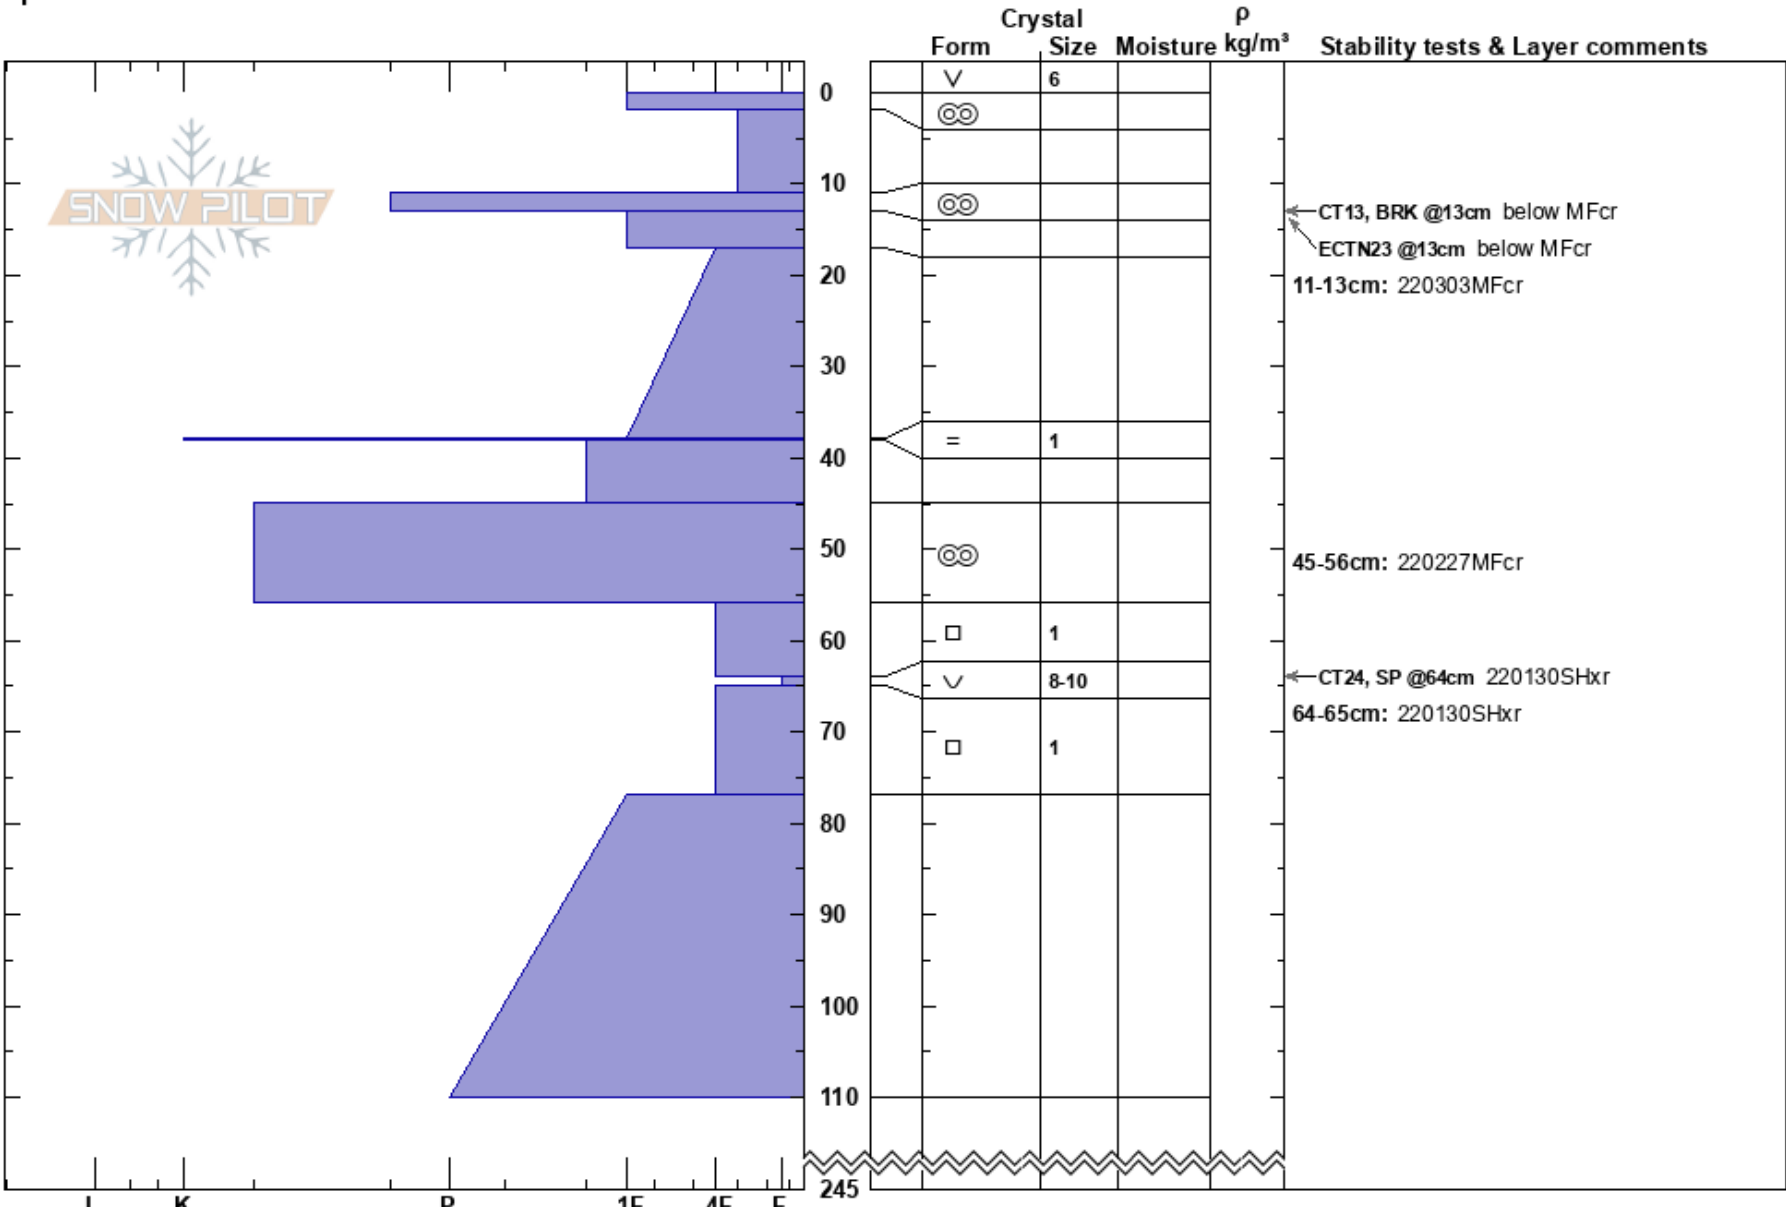

Black Queen - Test
 Selkirks
 BC
 Elevation: 2108 m
 Aspect: 110°
 Specifics:

Greg Barnhouse
 06/03/2022 - 09:45
 Co-ord: 49.45593N, -117.14381W
 Slope Angle: 25°
 Wind Loading:

Stability: HS:245
 Air Temperature: -5.3°C PF: 50
 Sky Cover: CLR PS: 10
 Precipitation: NO
 Wind: Calm
 11-13cm: 220303MFcr
 45-56cm: 220227MFcr
 64-65cm: 220130SHxr

Notes: Obs: LW, JC
 Site: Sparsely treed lee slope at ridgeline