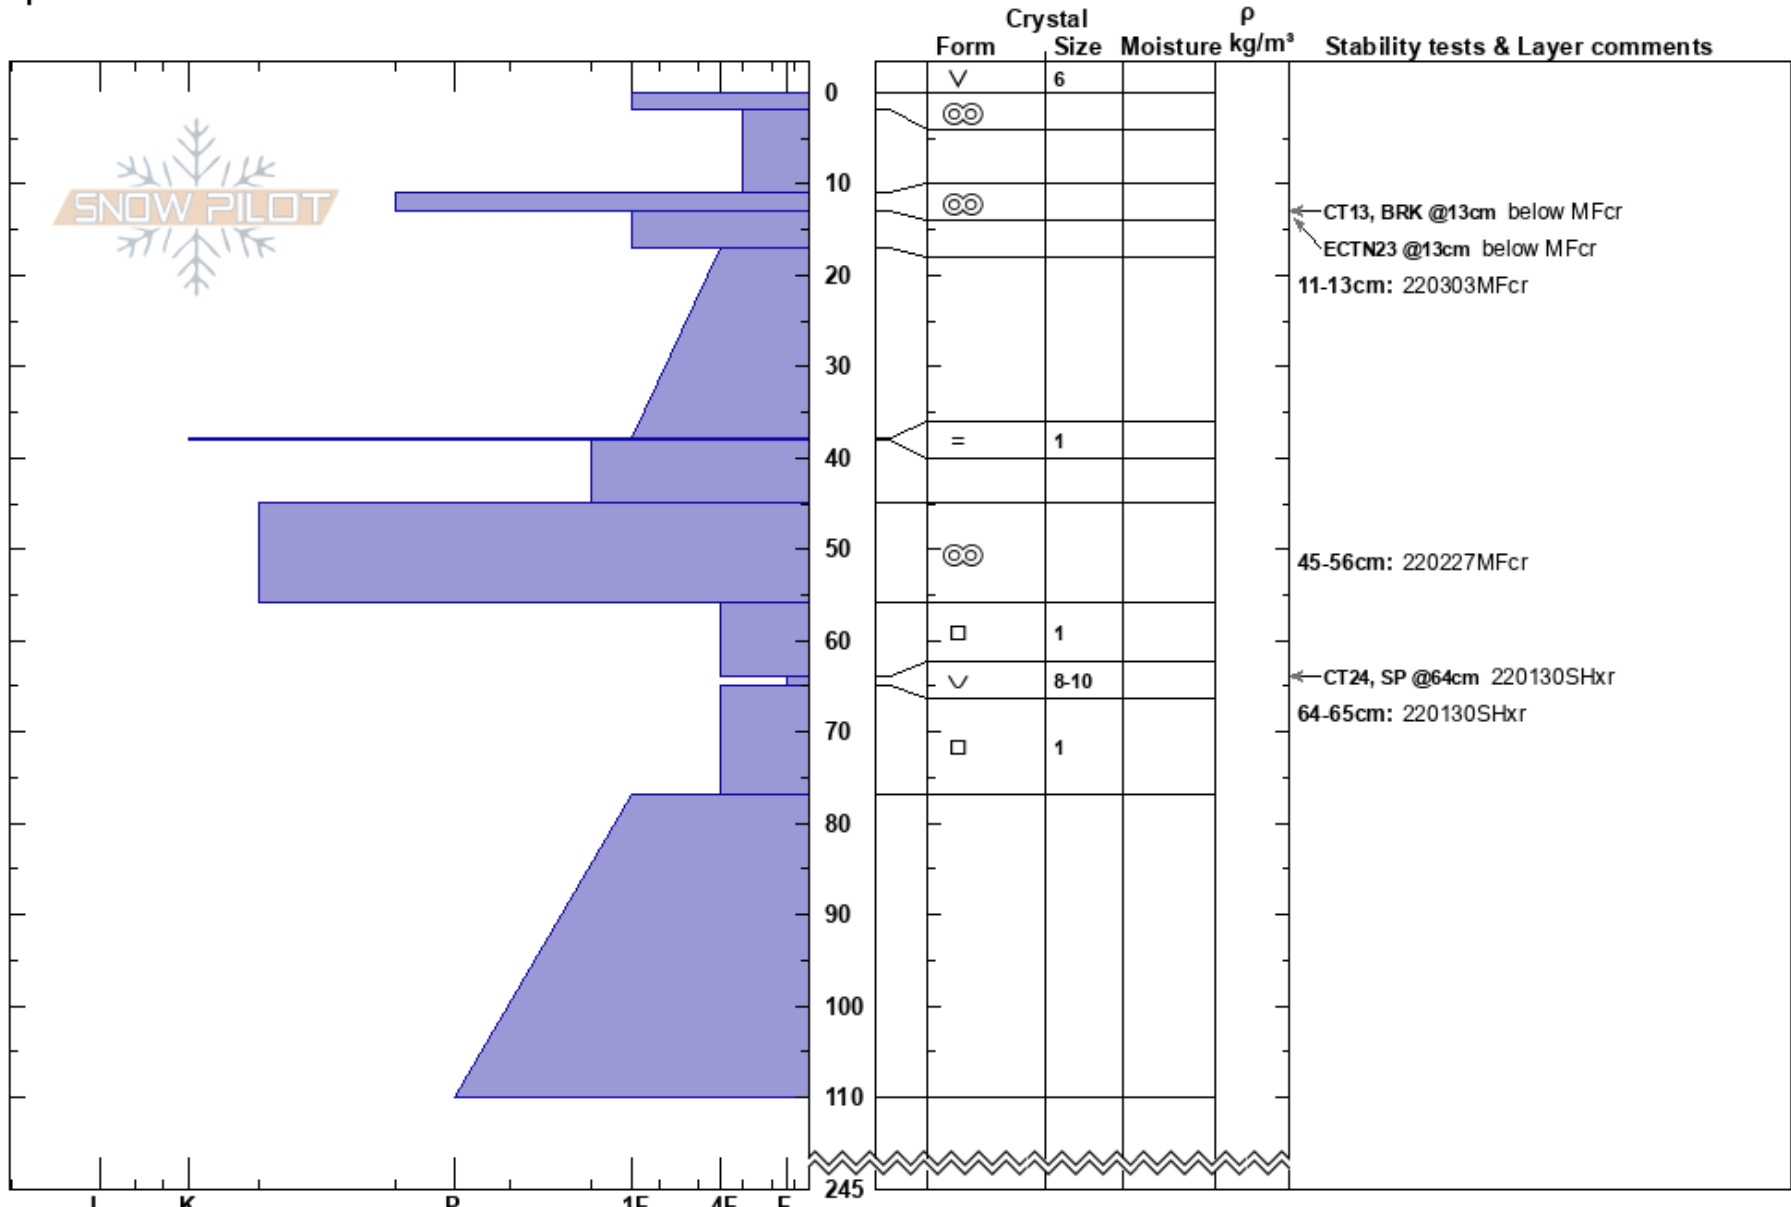

Black Queen - Test
 Selkirks
 BC
 Elevation: 2108 m
 Aspect: 110°
 Specifics:

Greg Barnhouse
 06/03/2022 - 09:45
 Co-ord: 49.45593N, -117.14381W
 Slope Angle: 25°
 Wind Loading:

Stability:
 Air Temperature: -5.3°C
 Sky Cover: CLR
 Precipitation: NO
 Wind: Calm

HS:245
 PF: 50
 PS: 10
 11-13cm: 220303MFcr
 45-56cm: 220227MFcr
 64-65cm: 220130SHxr

Layer Notes:

Notes: Obs: LW, JC
 Site: Sparsely treed lee slope at ridgeline