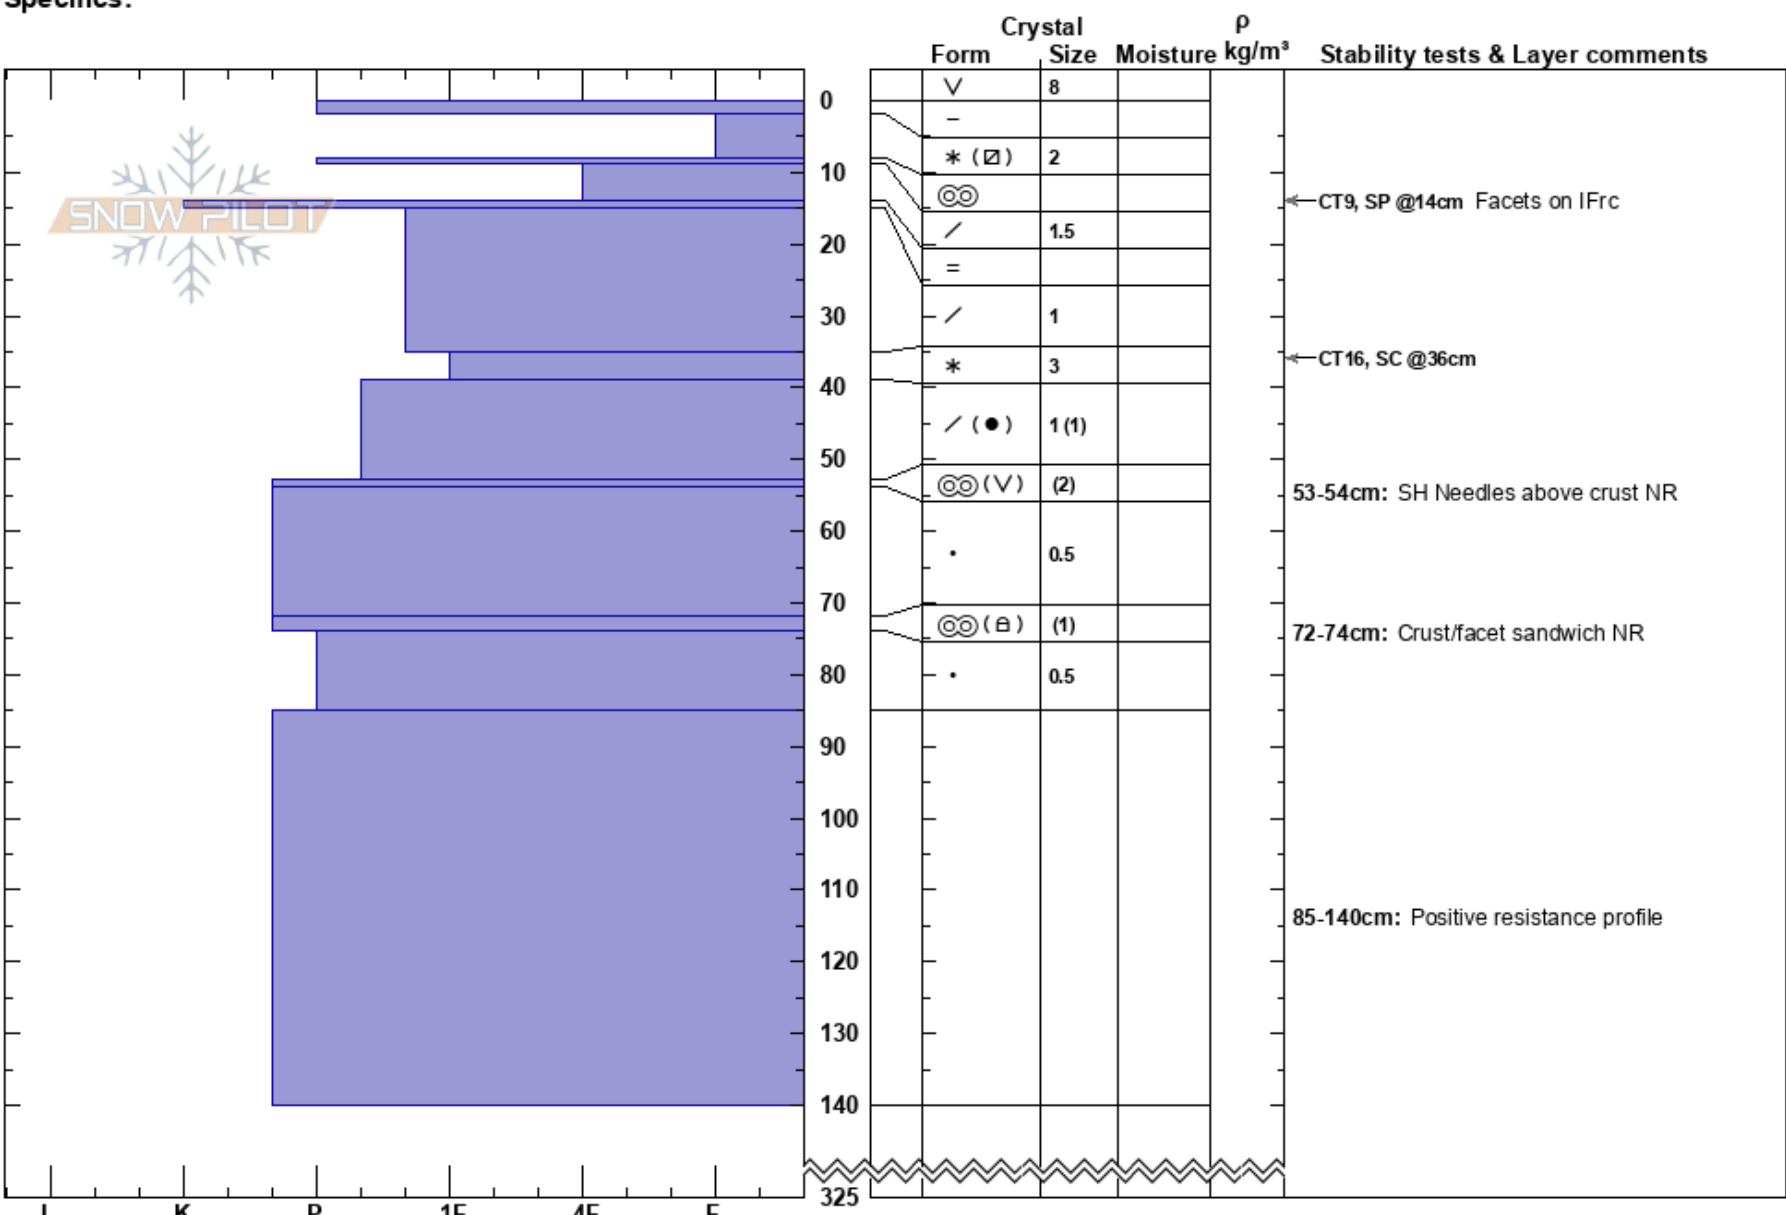

Showtime Left  
 Monashee  
 BC  
 Elevation: 2059 m  
 Aspect: SE  
 Specifics:

Mustang Powder  
 06/03/2022 - 09:30  
 Co-ord: 11U 377651W 5674055N  
 Slope Angle: 35°  
 Wind Loading: no

Stability:  
 Air Temperature: -2°C  
 Sky Cover: CLR  
 Precipitation: NO  
 Wind: NW Light Breeze

HS:325  
 PF: 25  
 PS: 10  
 Layer Notes:  
 35-39cm: Problematic layer  
 53-54cm: SH Needles above crust NR  
 72-74cm: Crust/facet sandwich NR  
 85-140cm: Positive resistance profile

Notes: Upper pitch - centre line