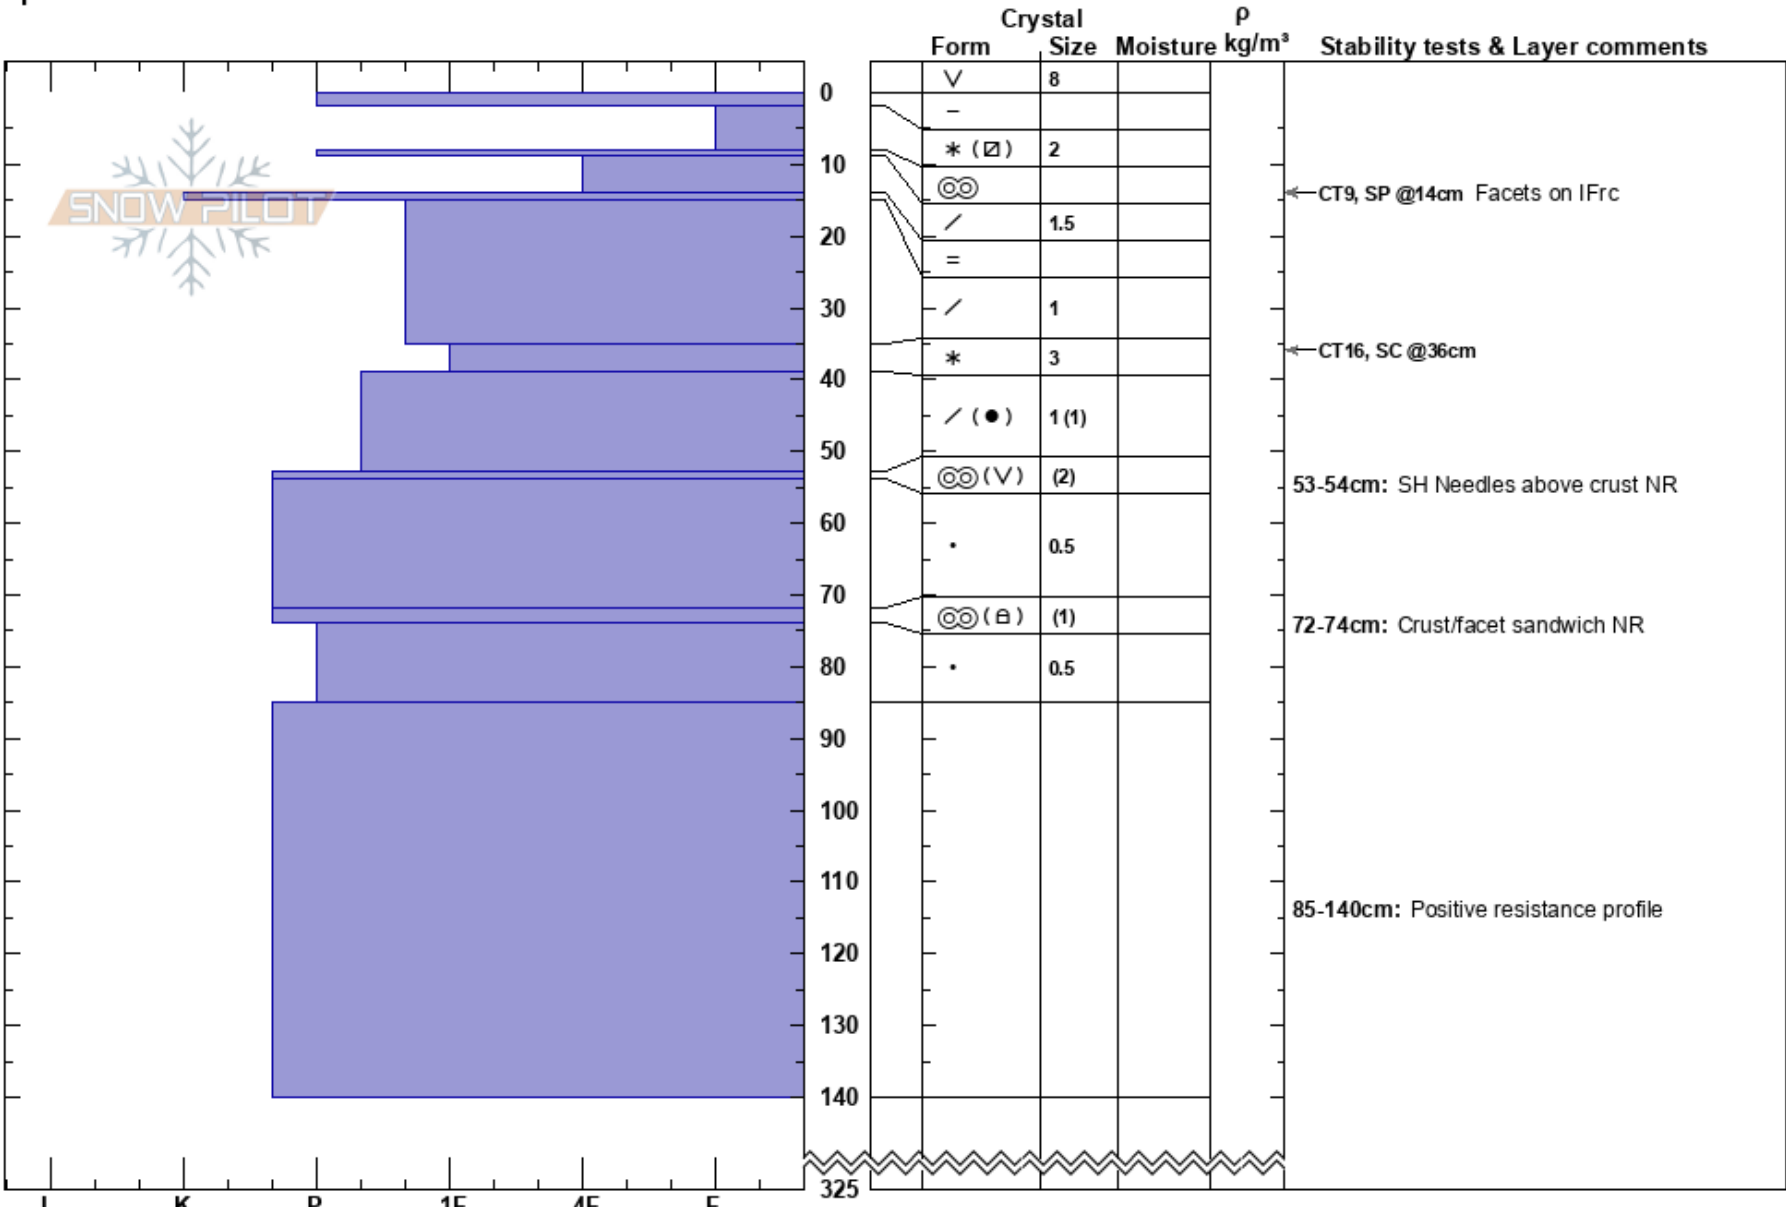

Showtime Left
 Monashee
 BC
 Elevation: 2059 m
 Aspect: SE
 Specifics:

Mustang Powder
 06/03/2022 - 09:30
 Co-ord: 11U 377651W 5674055N
 Slope Angle: 35°
 Wind Loading: no

Stability:
 Air Temperature: -2°C
 Sky Cover: CLR
 Precipitation: NO
 Wind: NW Light Breeze

HS: 325
 PF: 25
 PS: 10
 Layer Notes:
 35-39cm: Problematic layer
 53-54cm: SH Needles above crust NR
 72-74cm: Crust/facet sandwich NR
 85-140cm: Positive resistance profile

Notes: Upper pitch - centre line