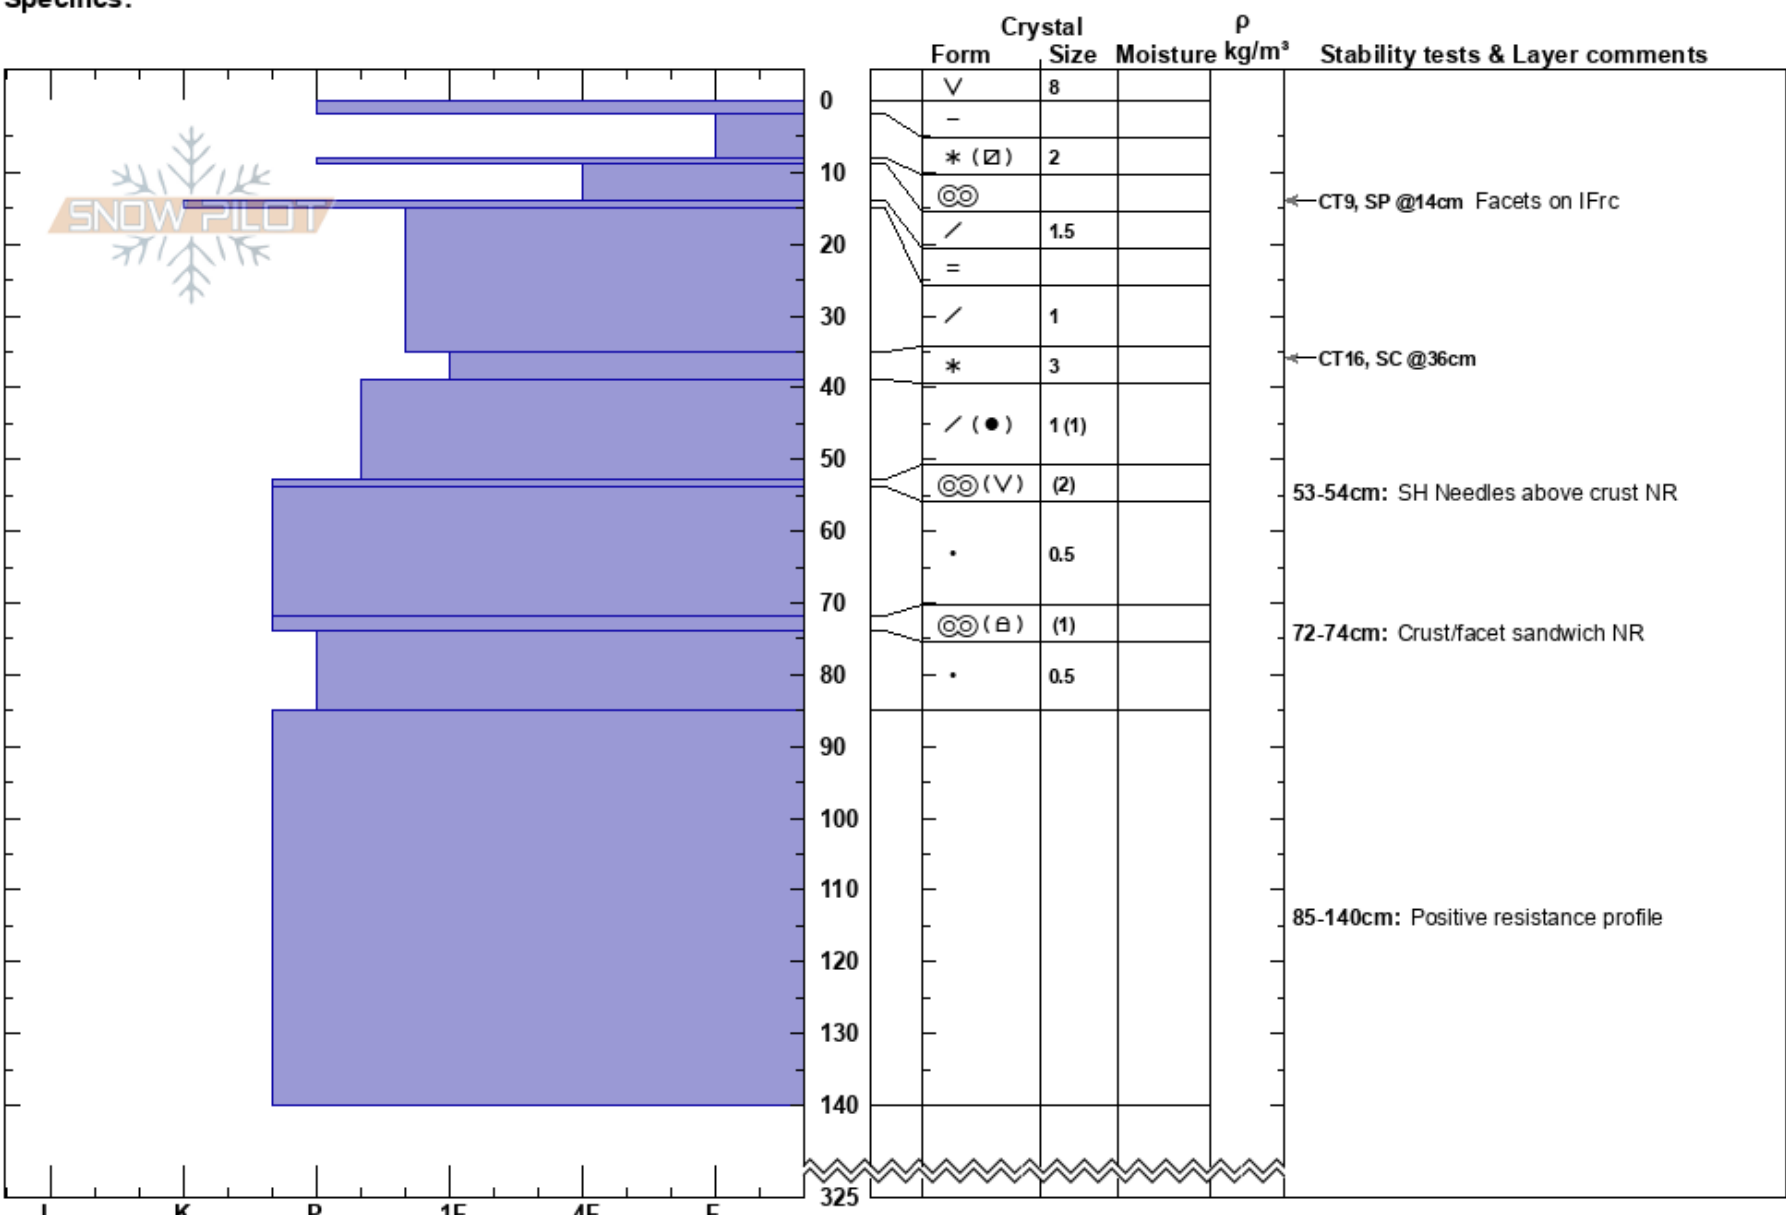

Showtime Left
 Monashee
 BC
 Elevation: 2059 m
 Aspect: SE
 Specifics:

Mustang Powder
 06/03/2022 - 09:30
 Co-ord: 11U 377651W 5674055N
 Slope Angle: 35°
 Wind Loading: no

Stability:
 Air Temperature: -2°C
 Sky Cover: CLR
 Precipitation: NO
 Wind: NW Light Breeze

HS:325
 PF: 25
 PS: 10
 Layer Notes:
 35-39cm: Problematic layer
 53-54cm: SH Needles above crust NR
 72-74cm: Crust/facet sandwich NR
 85-140cm: Positive resistance profile

Notes: Upper pitch - centre line