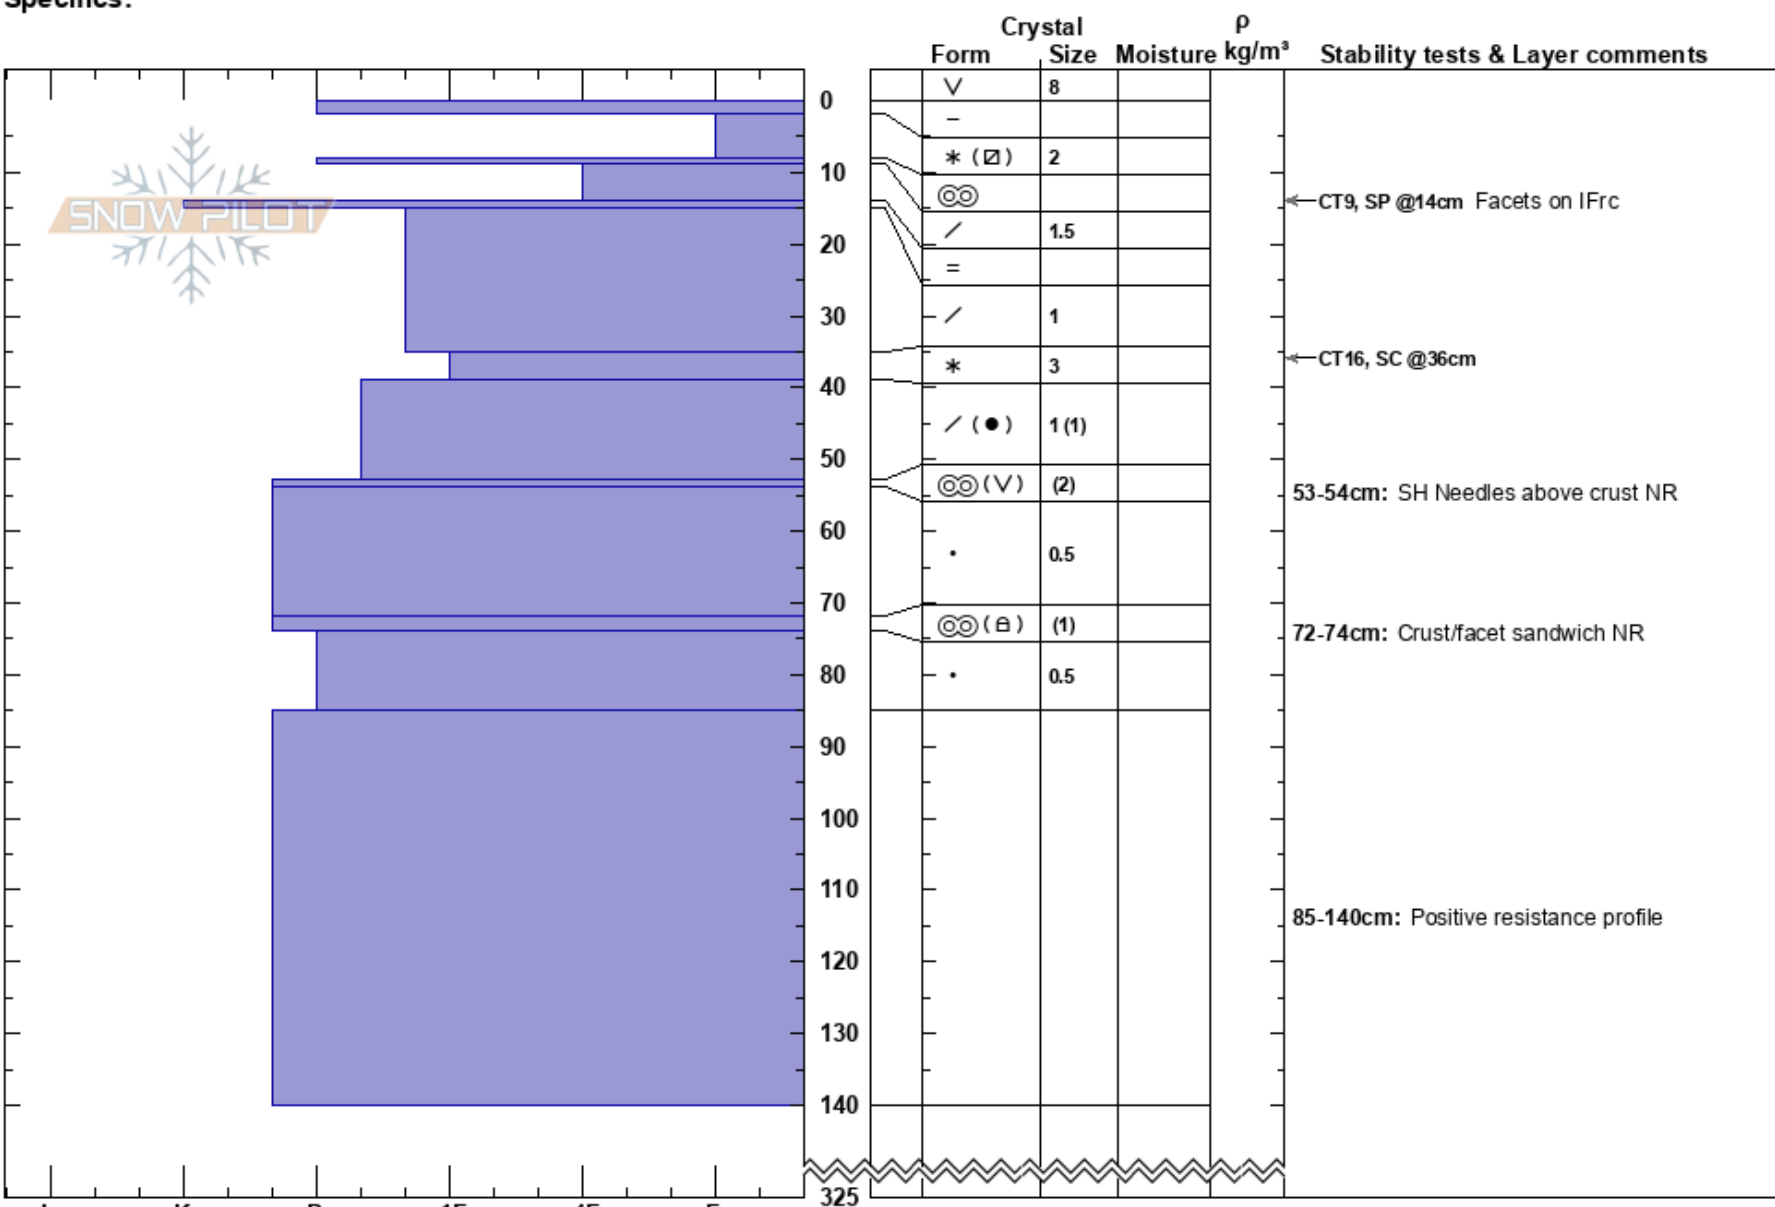

Showtime Left  
 Monashee  
 BC  
 Elevation: 2059 m  
 Aspect: SE  
 Specifics:

Mustang Powder  
 06/03/2022 - 09:30  
 Co-ord: 11U 377651W 5674055N  
 Slope Angle: 35°  
 Wind Loading: no

Stability:  
 Air Temperature: -2°C  
 Sky Cover: CLR  
 Precipitation: NO  
 Wind: NW Light Breeze

HS:325  
 PF: 25  
 PS: 10  
 35-39cm: Problematic layer  
 53-54cm: SH Needles above crust NR  
 72-74cm: Crust/facet sandwich NR  
 85-140cm: Positive resistance profile

Notes: Upper pitch - centre line