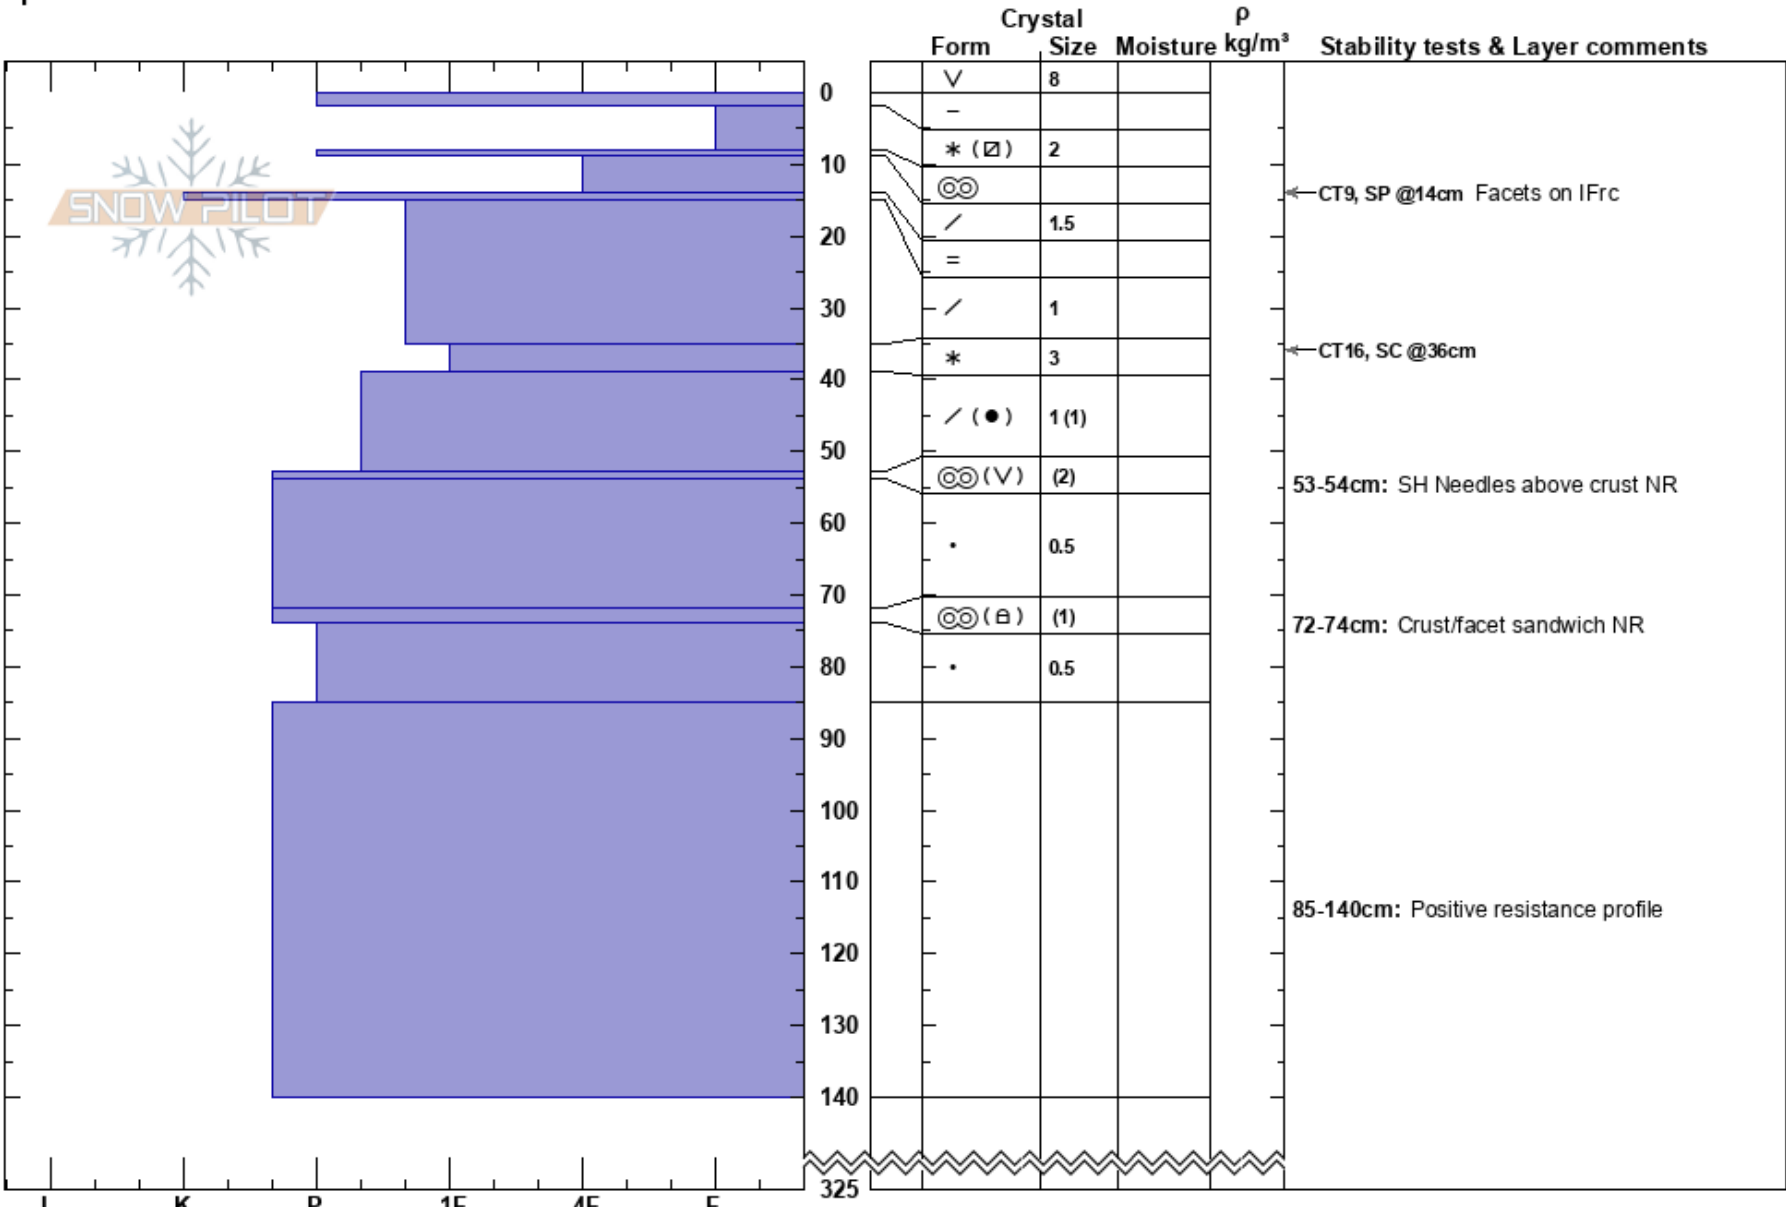

Showtime Left  
 Monashee  
 BC  
 Elevation: 2059 m  
 Aspect: SE  
 Specifics:

Mustang Powder  
 06/03/2022 - 09:30  
 Co-ord: 11U 377651W 5674055N  
 Slope Angle: 35°  
 Wind Loading: no

Stability:  
 Air Temperature: -2°C  
 Sky Cover: CLR  
 Precipitation: NO  
 Wind: NW Light Breeze

HS: 325  
 PF: 25  
 PS: 10  
 Layer Notes:  
 35-39cm: Problematic layer  
 53-54cm: SH Needles above crust NR  
 72-74cm: Crust/facet sandwich NR  
 85-140cm: Positive resistance profile

Notes: Upper pitch - centre line