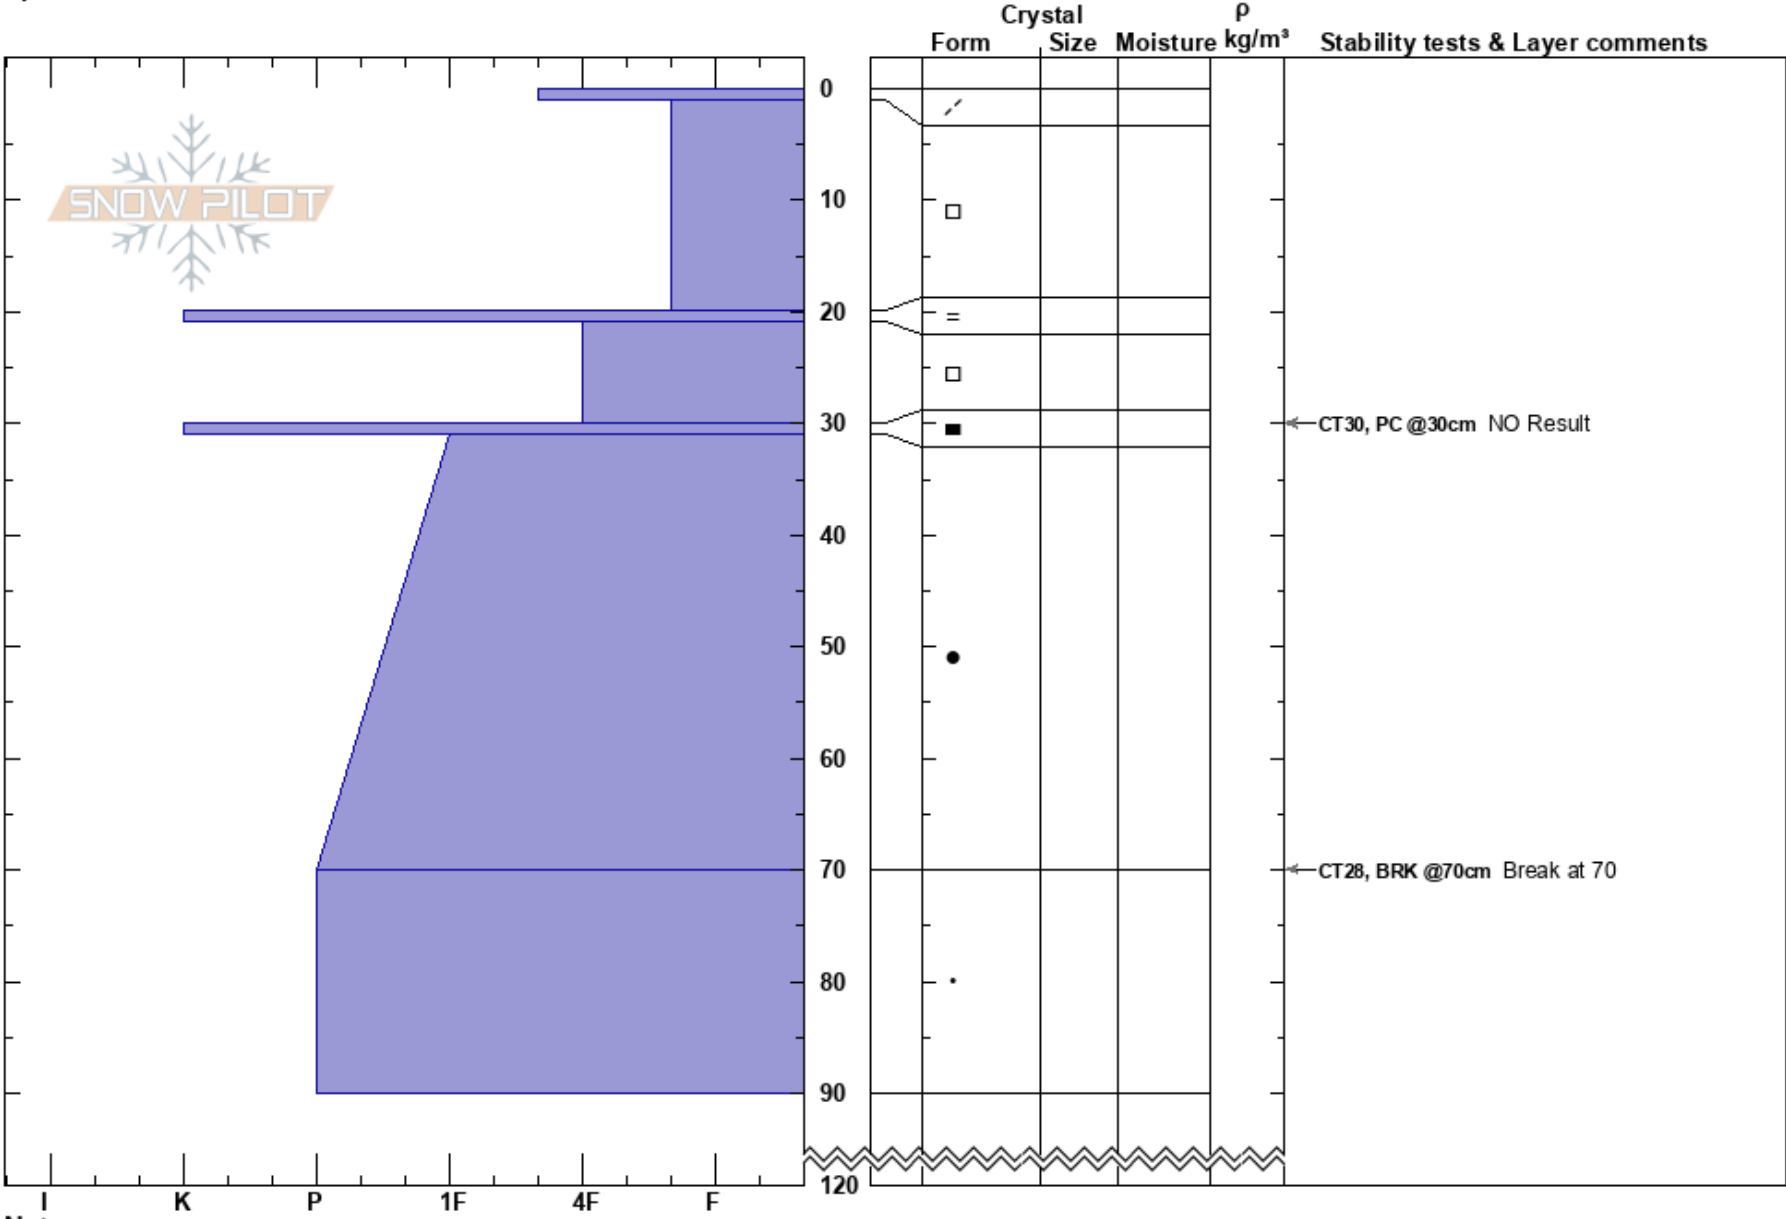

Into the Mind
 Monashee
 BC
 Elevation: 2200 m
 Aspect: NE
 Specifics:

Trevor Gavura
 06/03/2022 - 09:15
 Co-ord:
 Slope Angle: 38°
 Wind Loading:

Stability: **HS: 120**
 Air Temperature: -5°C
 Sky Cover: CLR
 Precipitation: NO
 Wind: Calm
 Layer Notes:
 30-31cm: Problematic layer