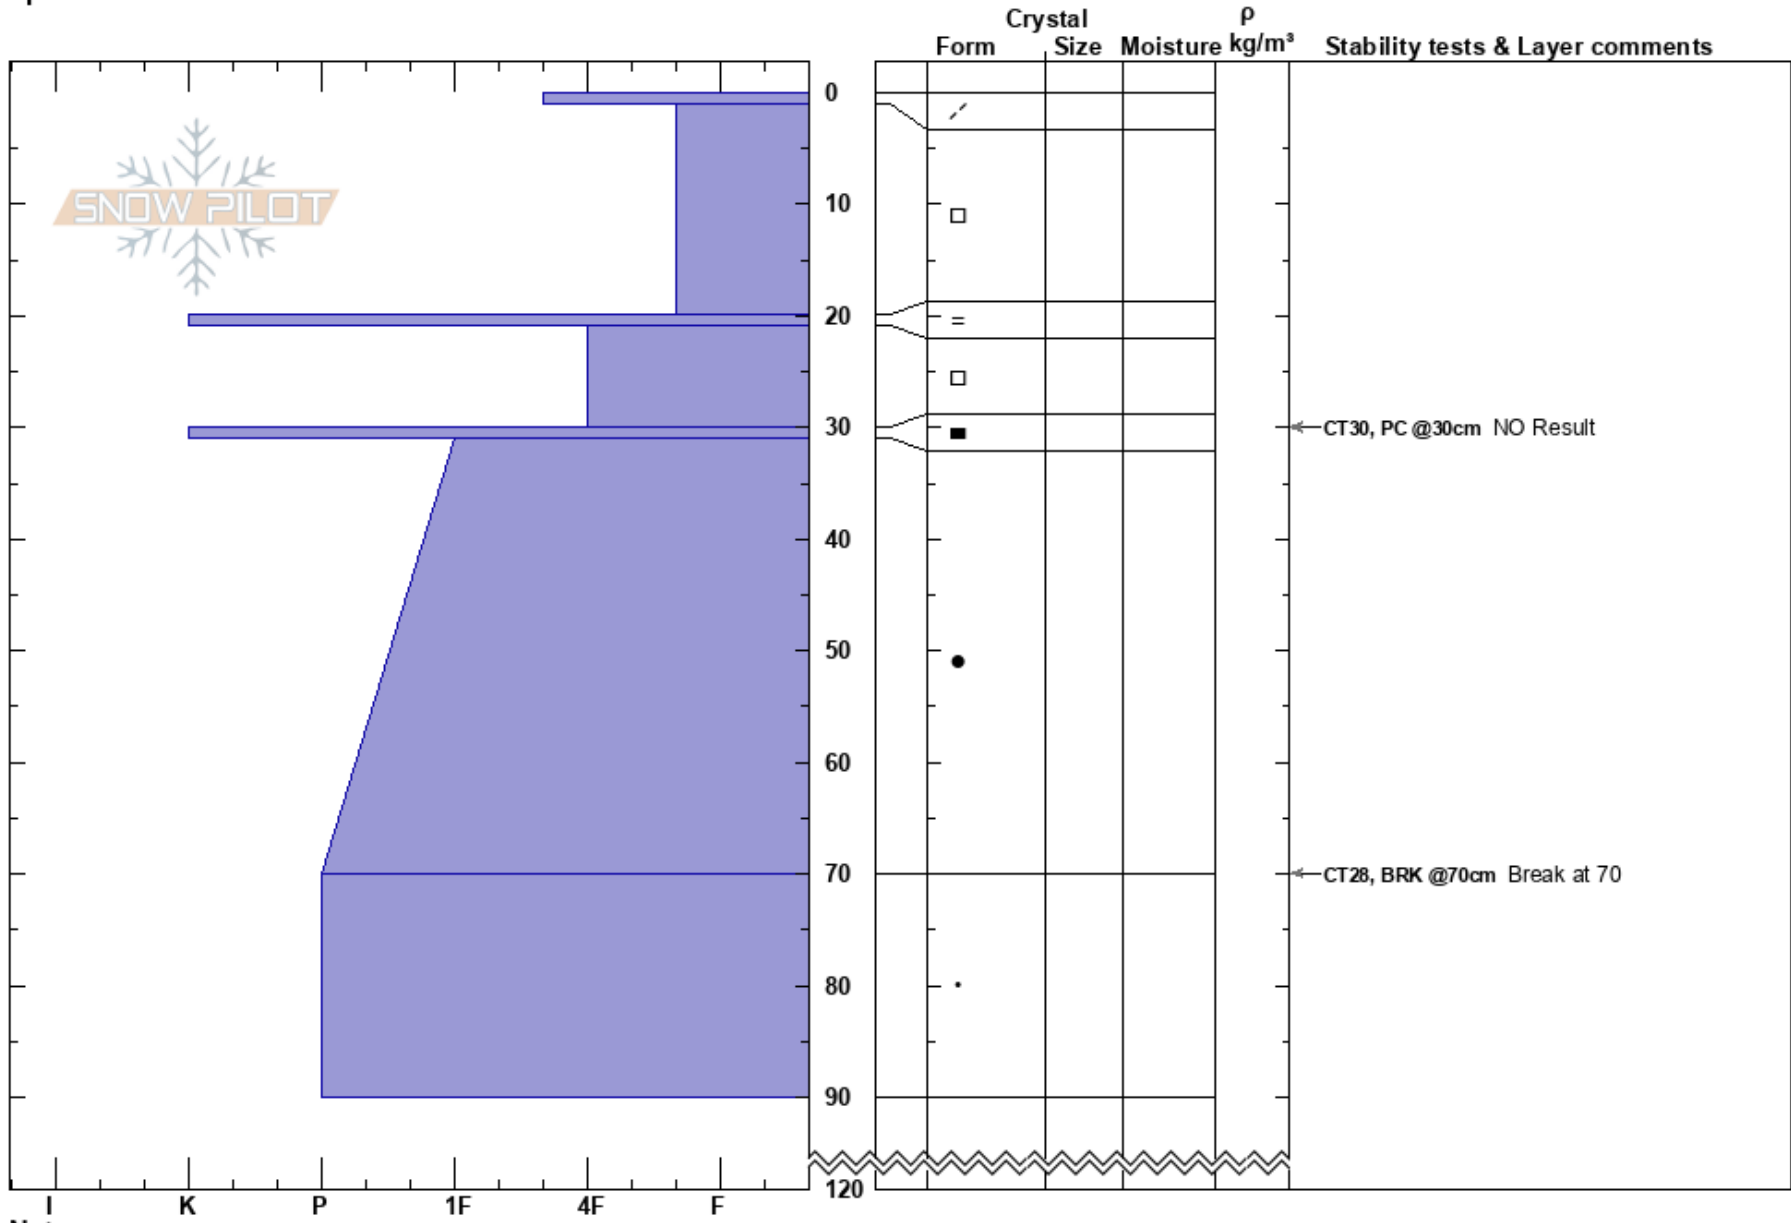

Into the Mind  
 Monashee  
 BC  
 Elevation: 2200 m  
 Aspect: NE  
 Specifics:

Trevor Gavura  
 06/03/2022 - 09:15  
 Co-ord:  
 Slope Angle: 38°  
 Wind Loading:

Stability: **HS: 120**  
 Air Temperature: -5°C  
 Sky Cover: CLR  
 Precipitation: NO  
 Wind: Calm  
 Layer Notes:  
 30-31cm: Problematic layer