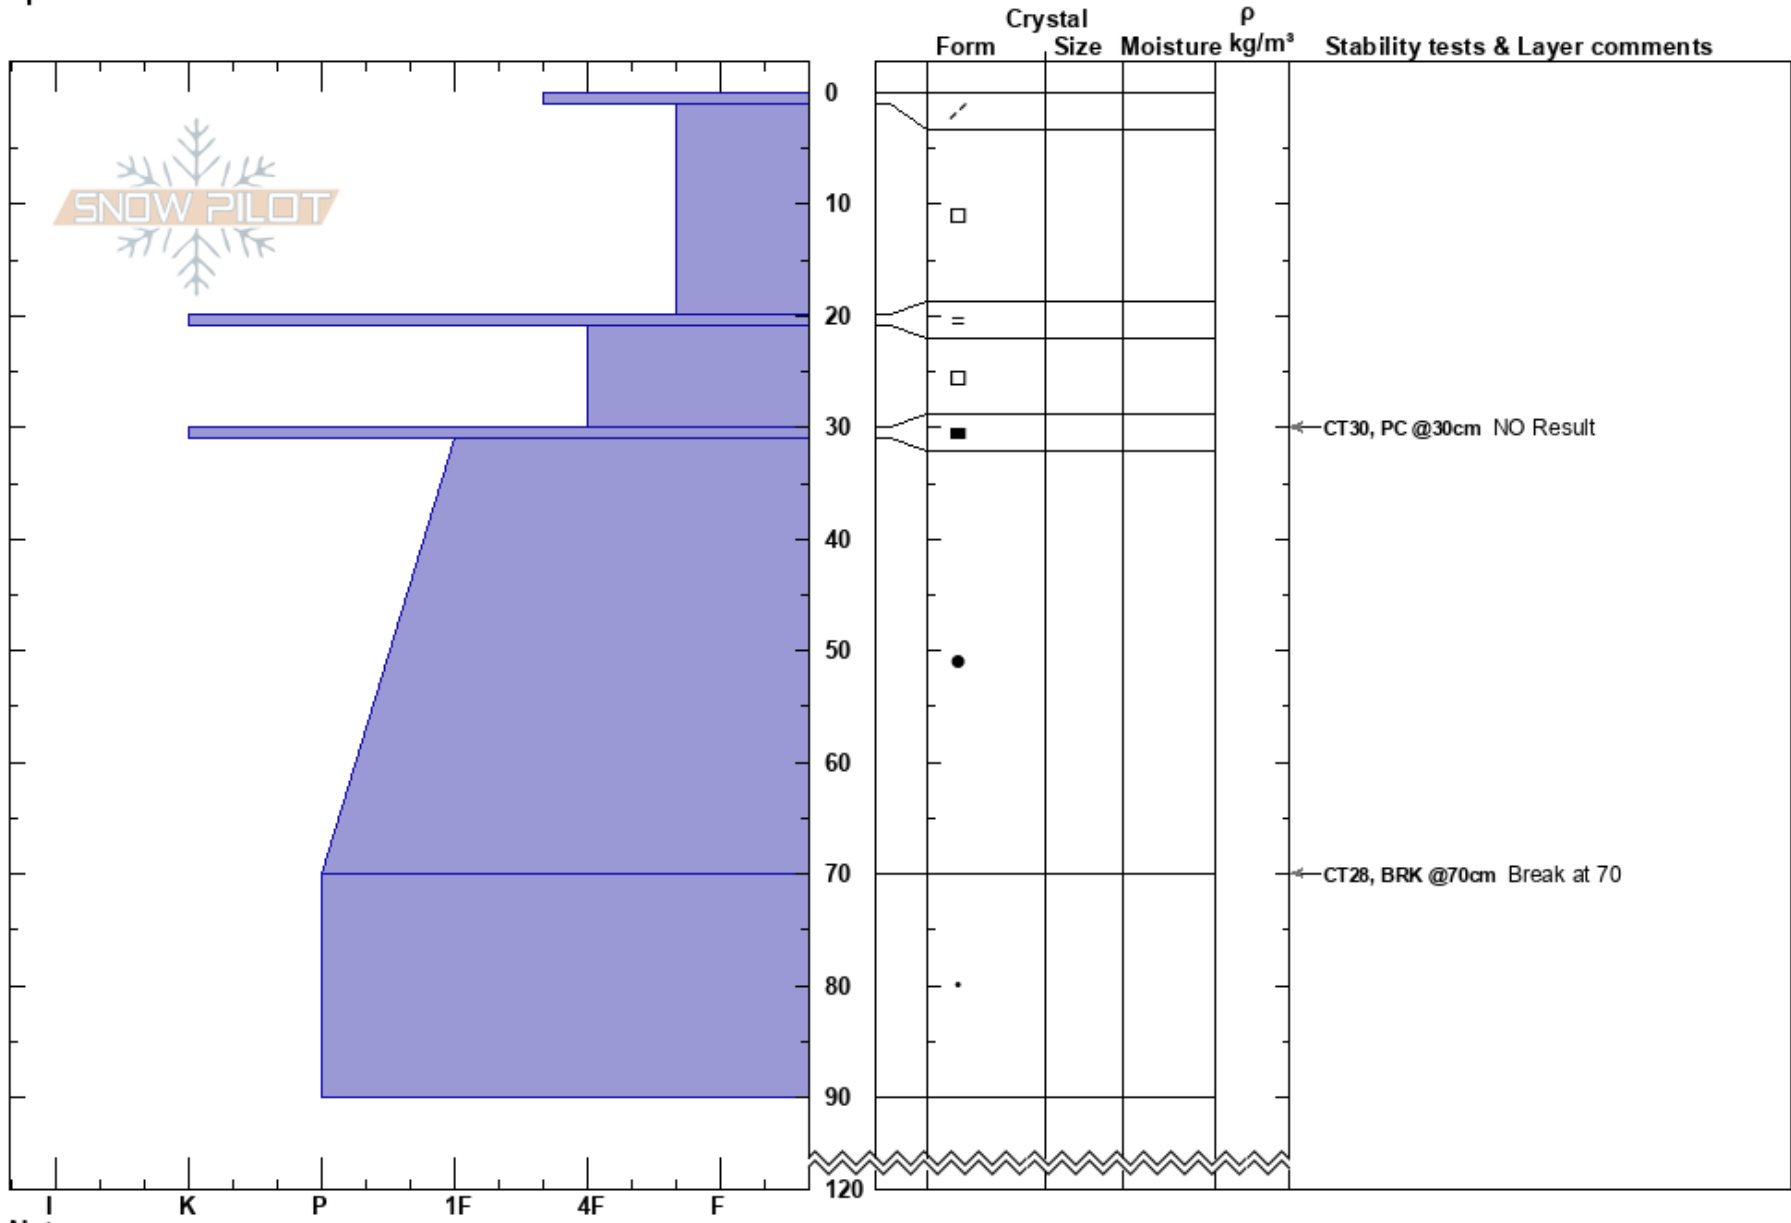

Into the Mind
 Monashee
 BC
 Elevation: 2200 m
 Aspect: NE
 Specifics:

Trevor Gavura
 06/03/2022 - 09:15
 Co-ord:
 Slope Angle: 38°
 Wind Loading:

Stability: **HS: 120**
 Air Temperature: -5°C
 Sky Cover: CLR
 Precipitation: NO
 Wind: Calm
 Layer Notes:
 30-31cm: Problematic layer