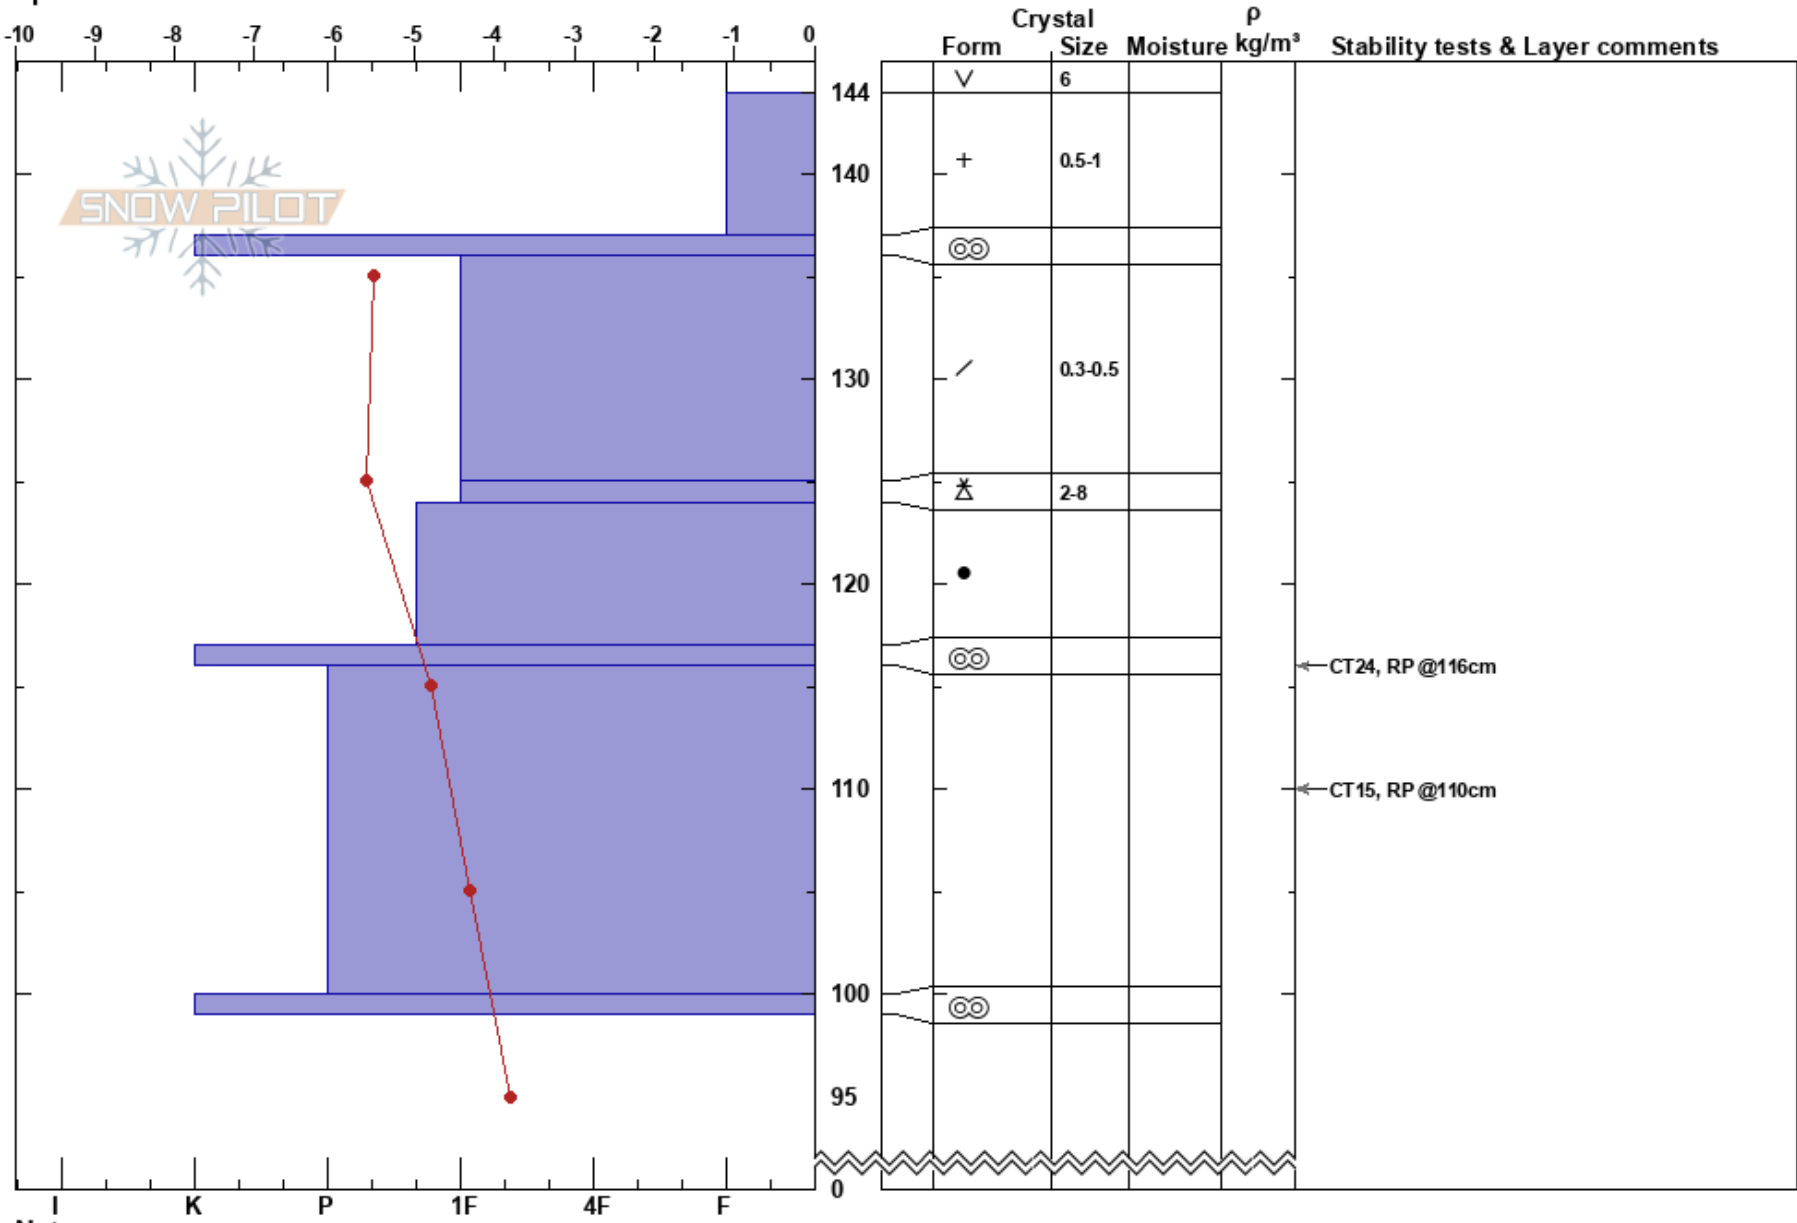

Purgatory
 Columbia Mountains
 BC
 Elevation: 1794 m
 Aspect:
 Specifics:

Cameron Halliday
 05/03/2022 - 11:25
 Co-ord: 50.91528N, -119.91457W
 Slope Angle:
 Wind Loading:

Stability:
 Air Temperature:
 Sky Cover:
 Precipitation:
 Wind:

HS: 144 Layer Notes:

Notes: