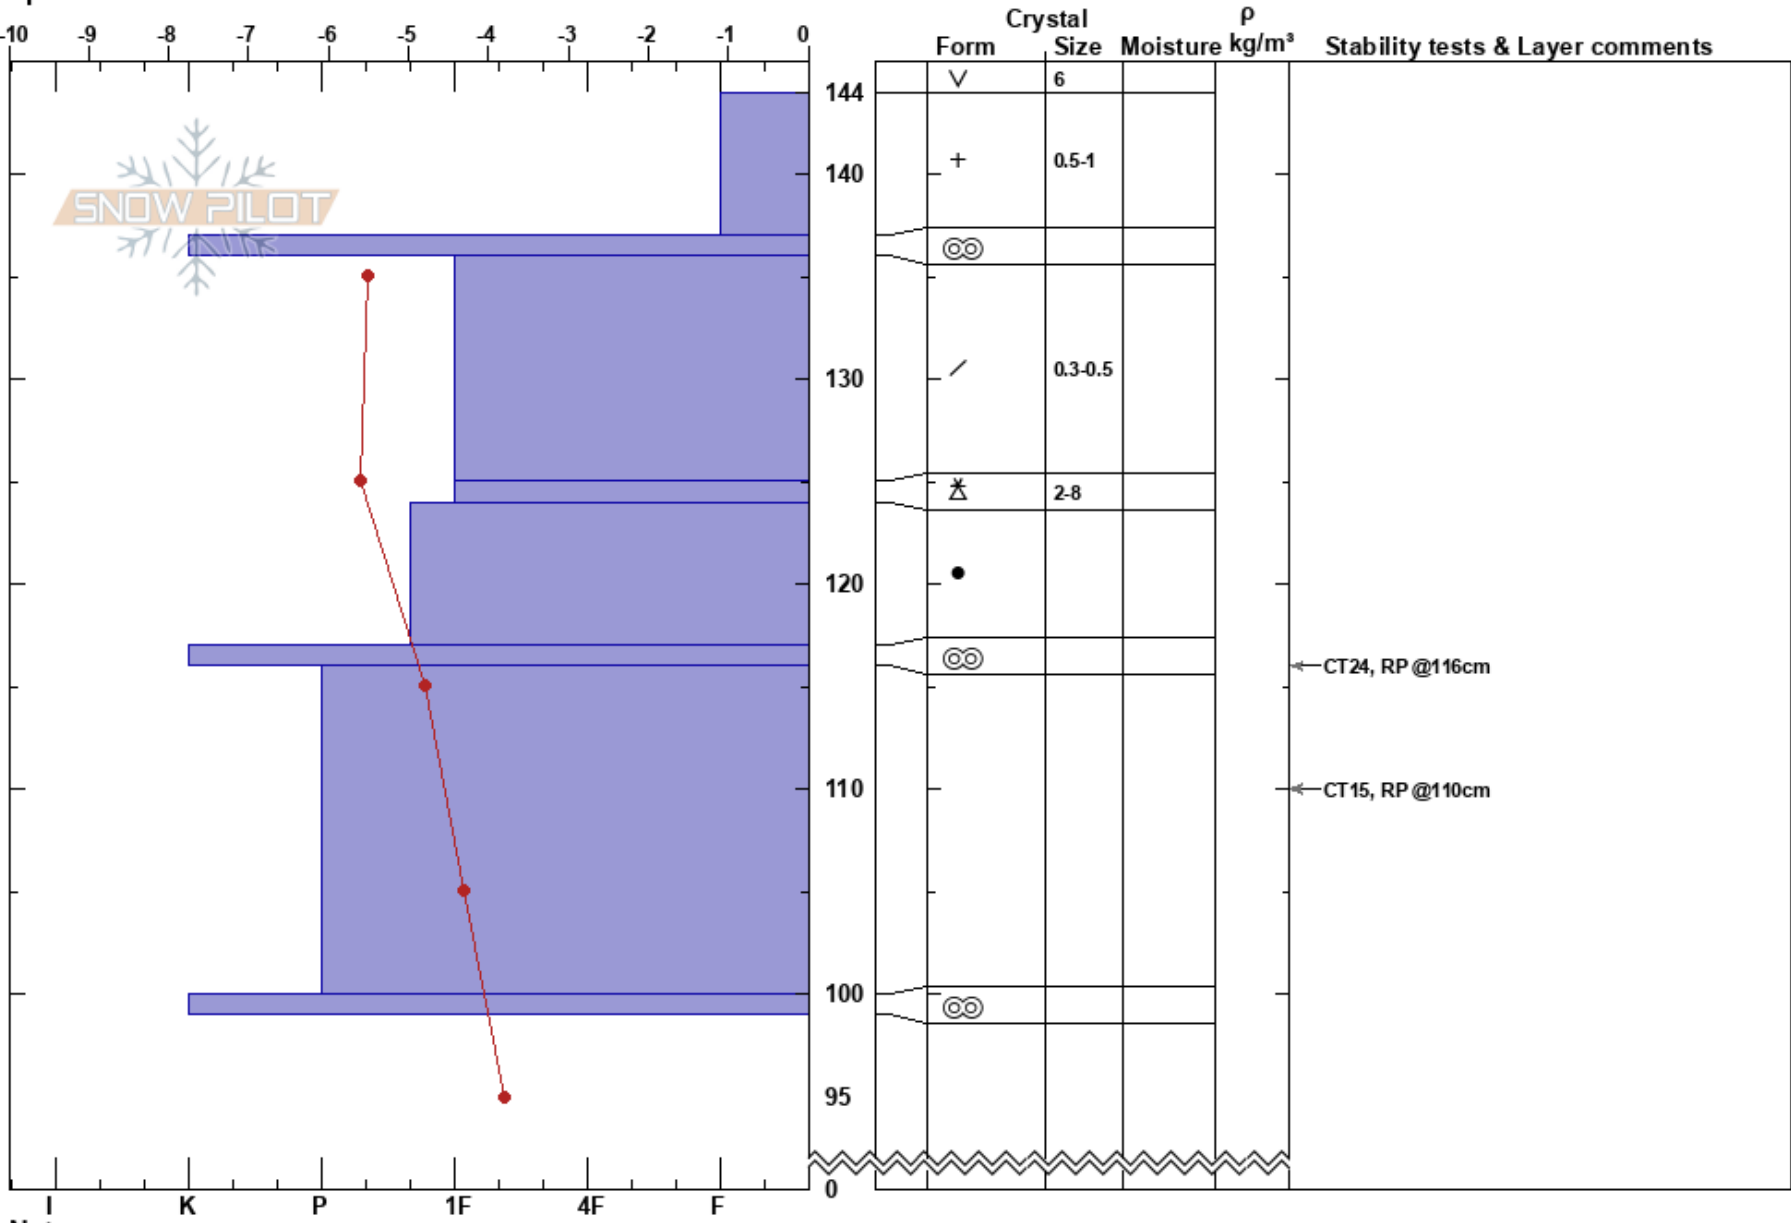

Purgatory
 Columbia Mountains
 BC
 Elevation: 1794 m
 Aspect:
 Specifics:

Cameron Halliday
 05/03/2022 - 11:25
 Co-ord: 50.91528N, -119.91457W
 Slope Angle:
 Wind Loading:

Stability:
 Air Temperature:
 Sky Cover:
 Precipitation:
 Wind:

HS: 144 Layer Notes:

Notes: