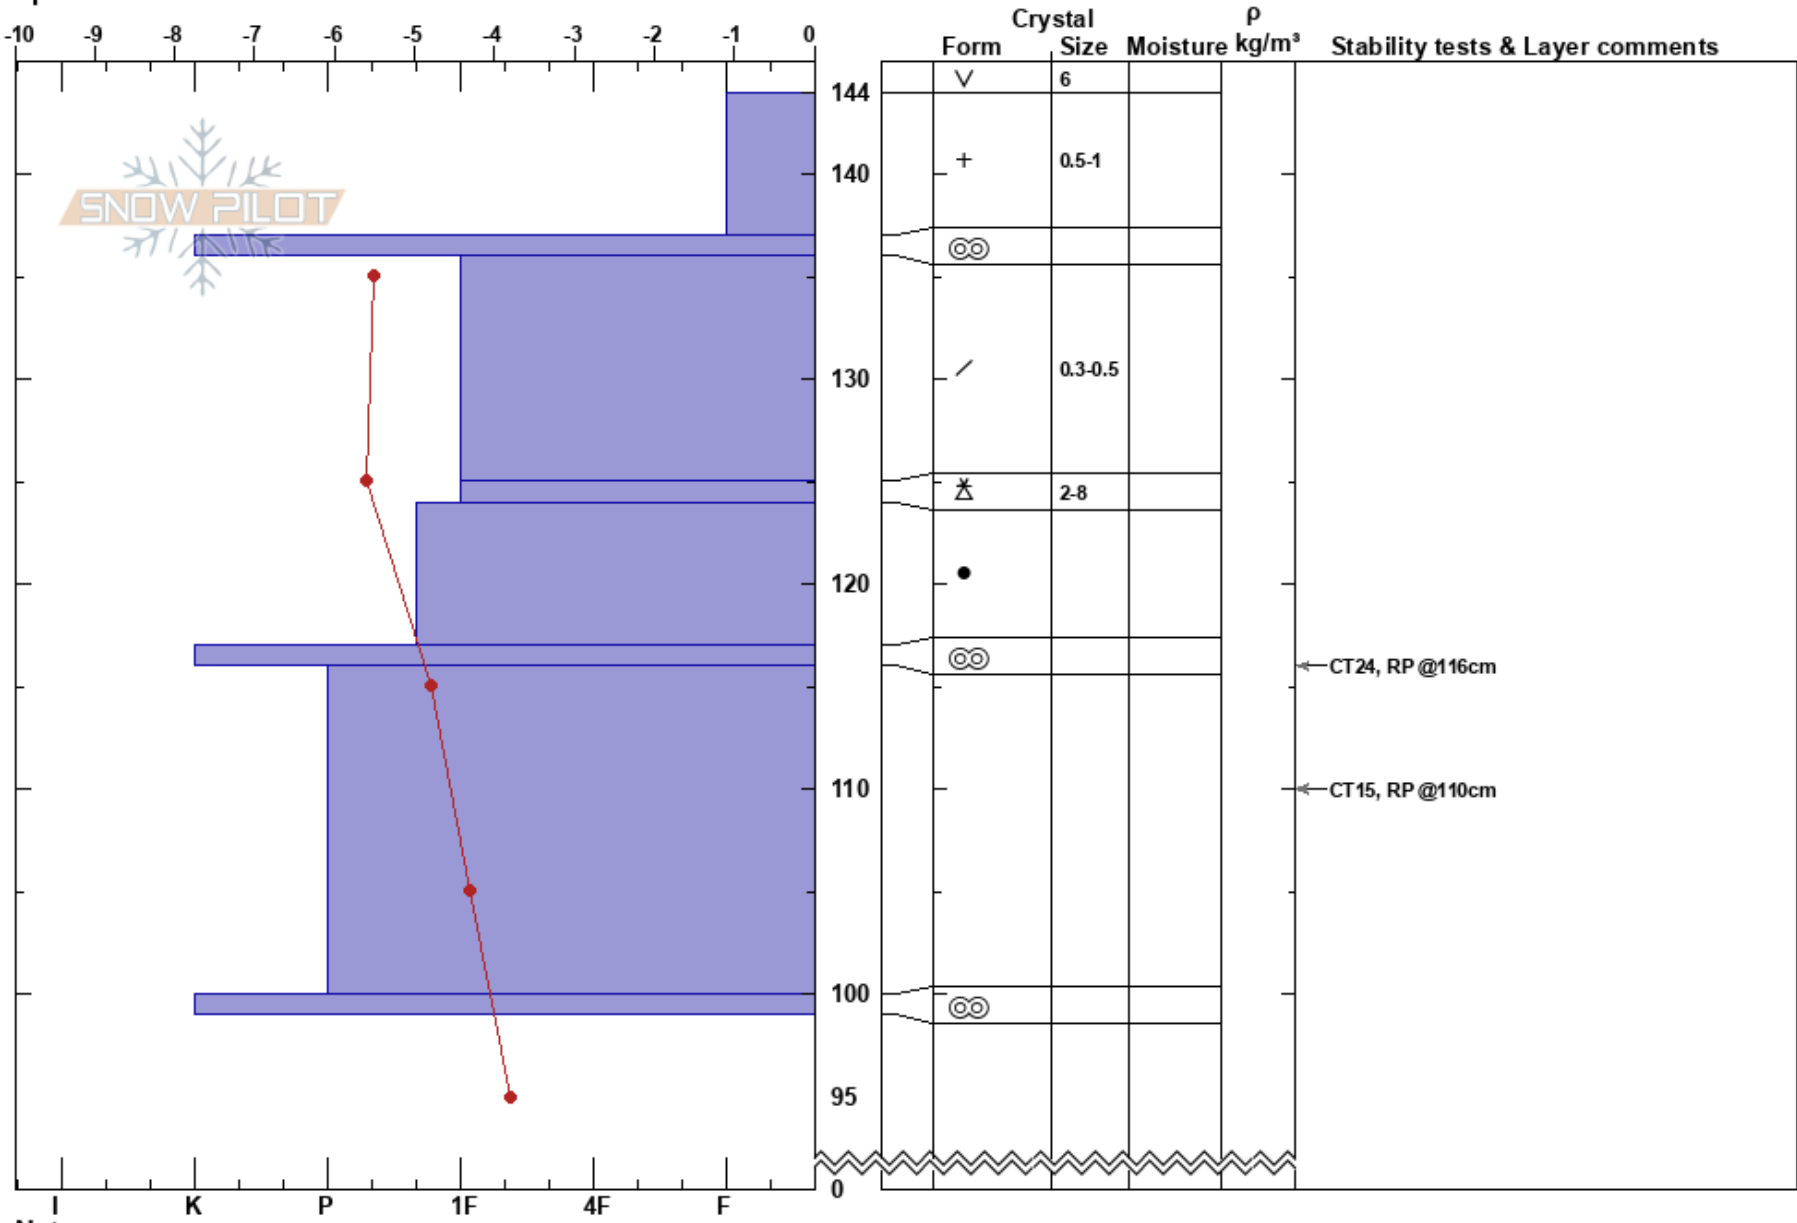

Purgatory  
 Columbia Mountains  
 BC  
 Elevation: 1794 m  
 Aspect:  
 Specifics:

Cameron Halliday  
 05/03/2022 - 11:25  
 Co-ord: 50.91528N, -119.91457W  
 Slope Angle:  
 Wind Loading:

Stability:  
 Air Temperature:  
 Sky Cover:  
 Precipitation:  
 Wind:

HS: 144 Layer Notes:

Notes: