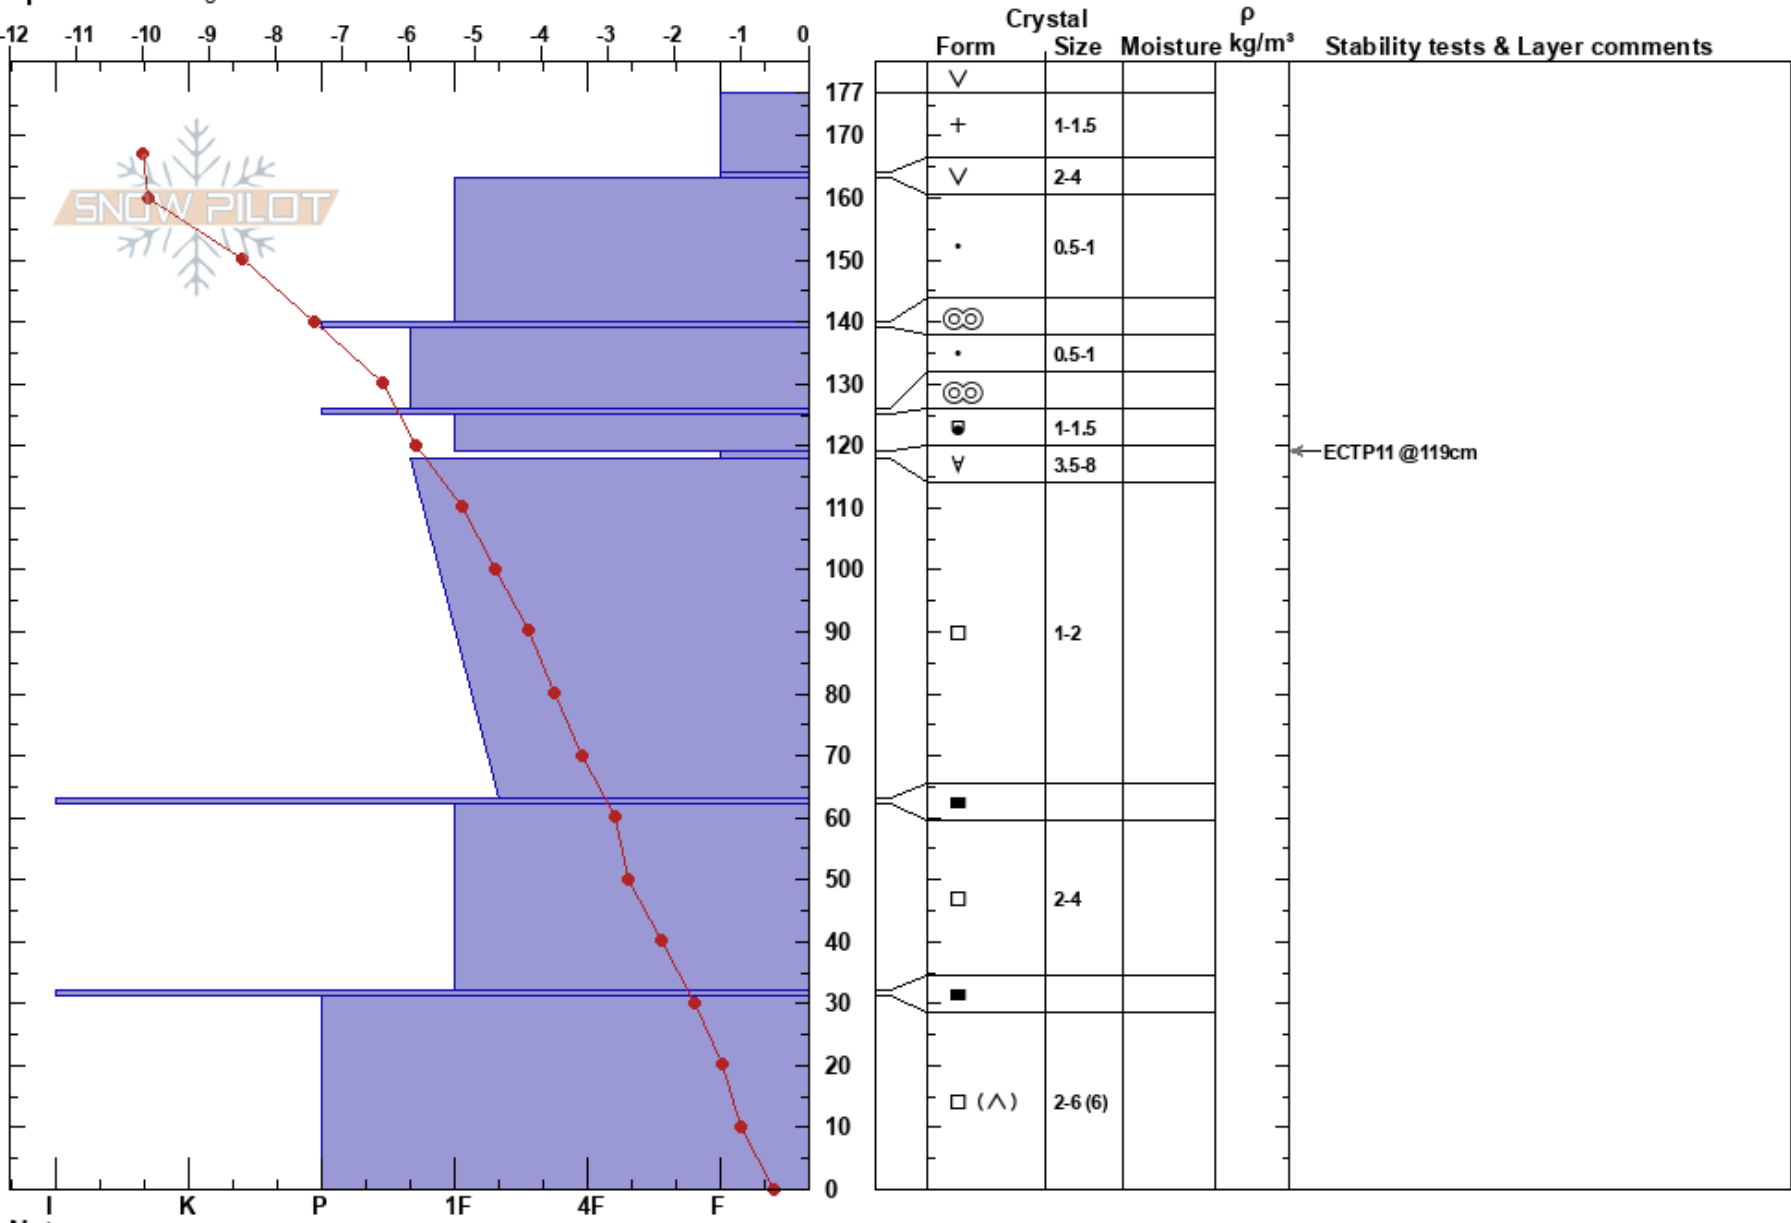

Crystal Wx  
 Columbia Mountains  
 BC  
 Elevation: 2049 m  
 Aspect:

Kit Nilsson  
 06/03/2022 - 05:00  
 Co-ord: 50.90144N, -119.91862W  
 Slope Angle: 0°  
 Wind Loading:

Stability: **HS: 177**  
 Air Temperature: -4°C **PF: 30**  
 Sky Cover: BKN **PS: 10**  
 Precipitation: NO  
 Wind: Calm

Layer Notes:

Specifics: Pit dug in a Ski Area

Notes: