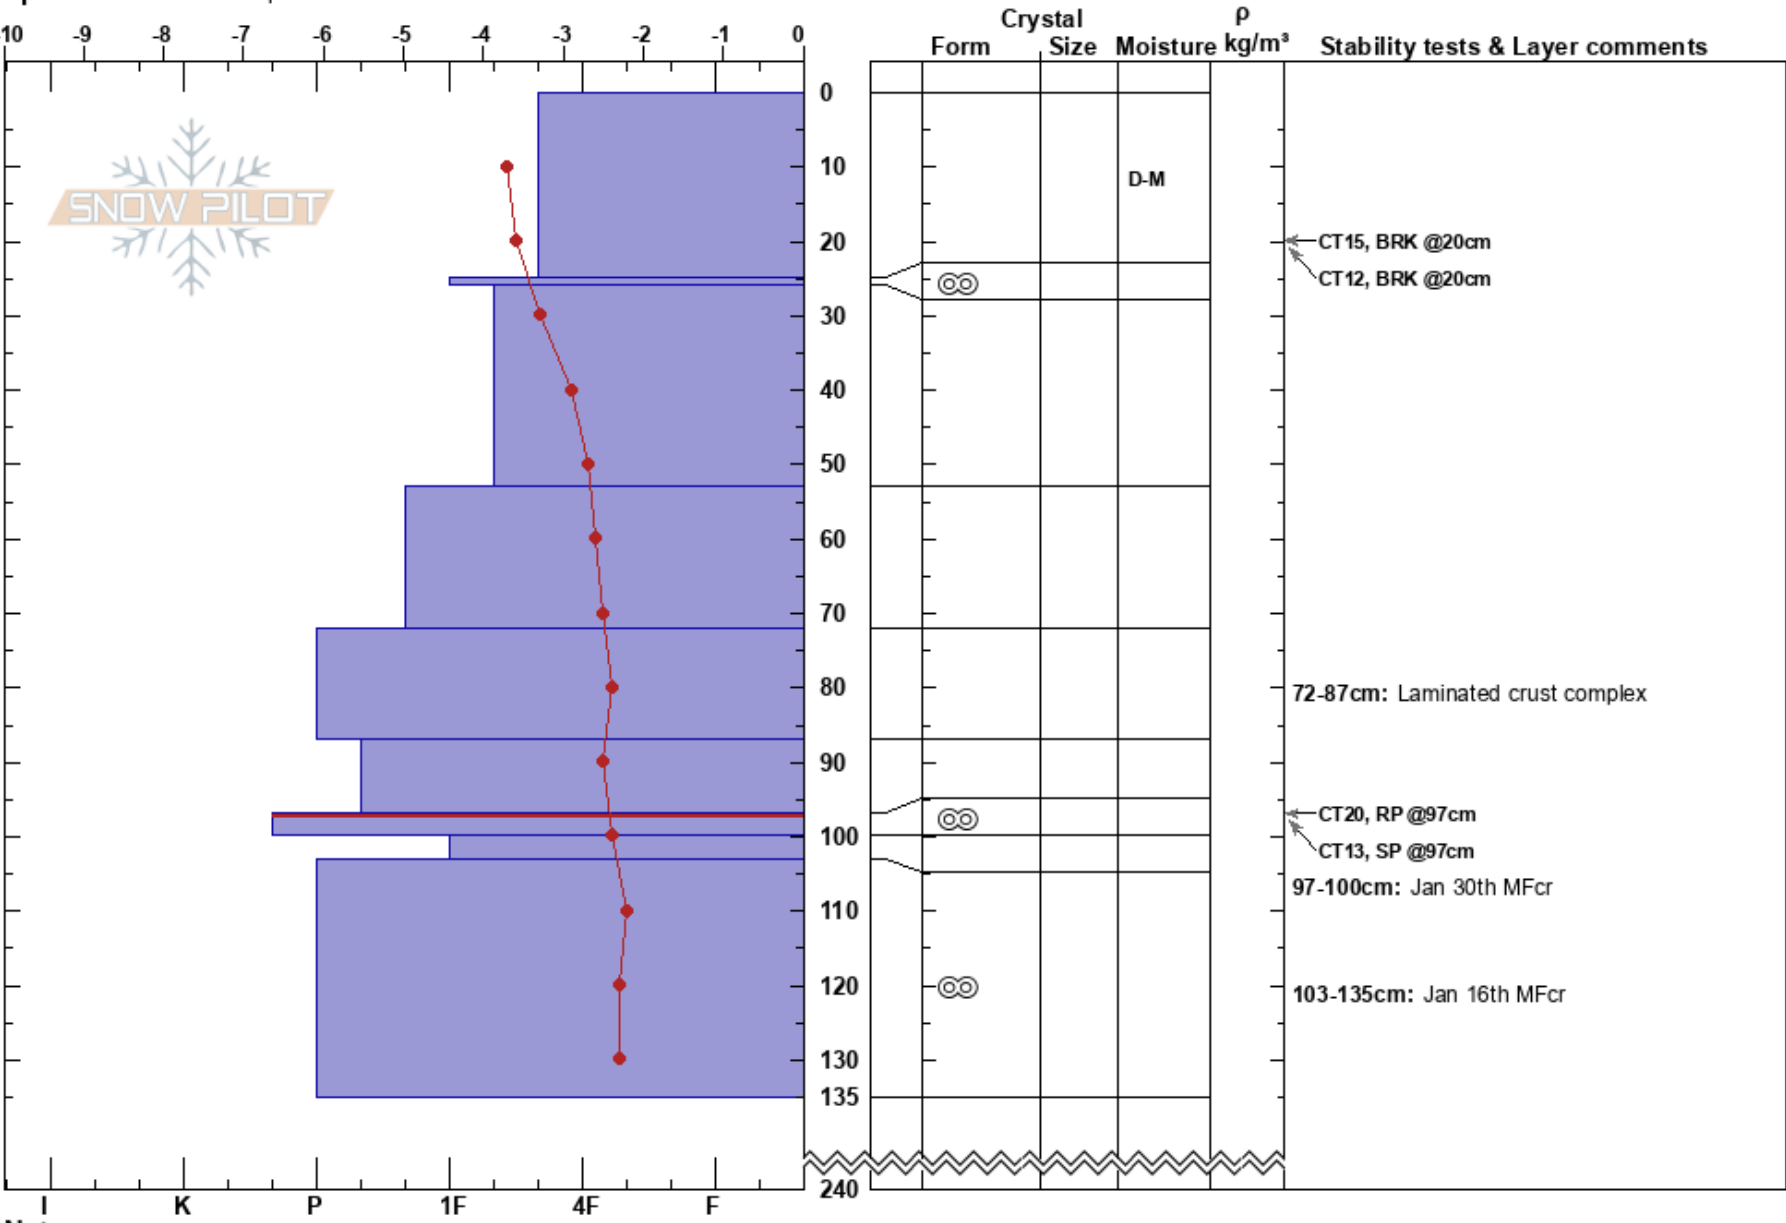

LunchRun  
 Cascades - Coquihalla  
 BC  
 Elevation: 1507 m  
 Aspect:  
 Specifics: We skied slope

Dynamic Avalanche Technicians  
 06/03/2022 - 10:30  
 Co-ord: 10U 64 1076W 5494388N  
 Slope Angle:  
 Wind Loading: previous

Stability: Good  
 Air Temperature: -1.3°C  
 Sky Cover: SCT  
 Precipitation: NO  
 Wind: S Light Breeze

HS:240  
 PF: 50  
 PS: 15  
 72-87cm: Laminated crust complex  
 97-100cm: Jan 30th MFcr  
 97-100cm: Problematic layer  
 103-135cm: Jan 16th MFcr