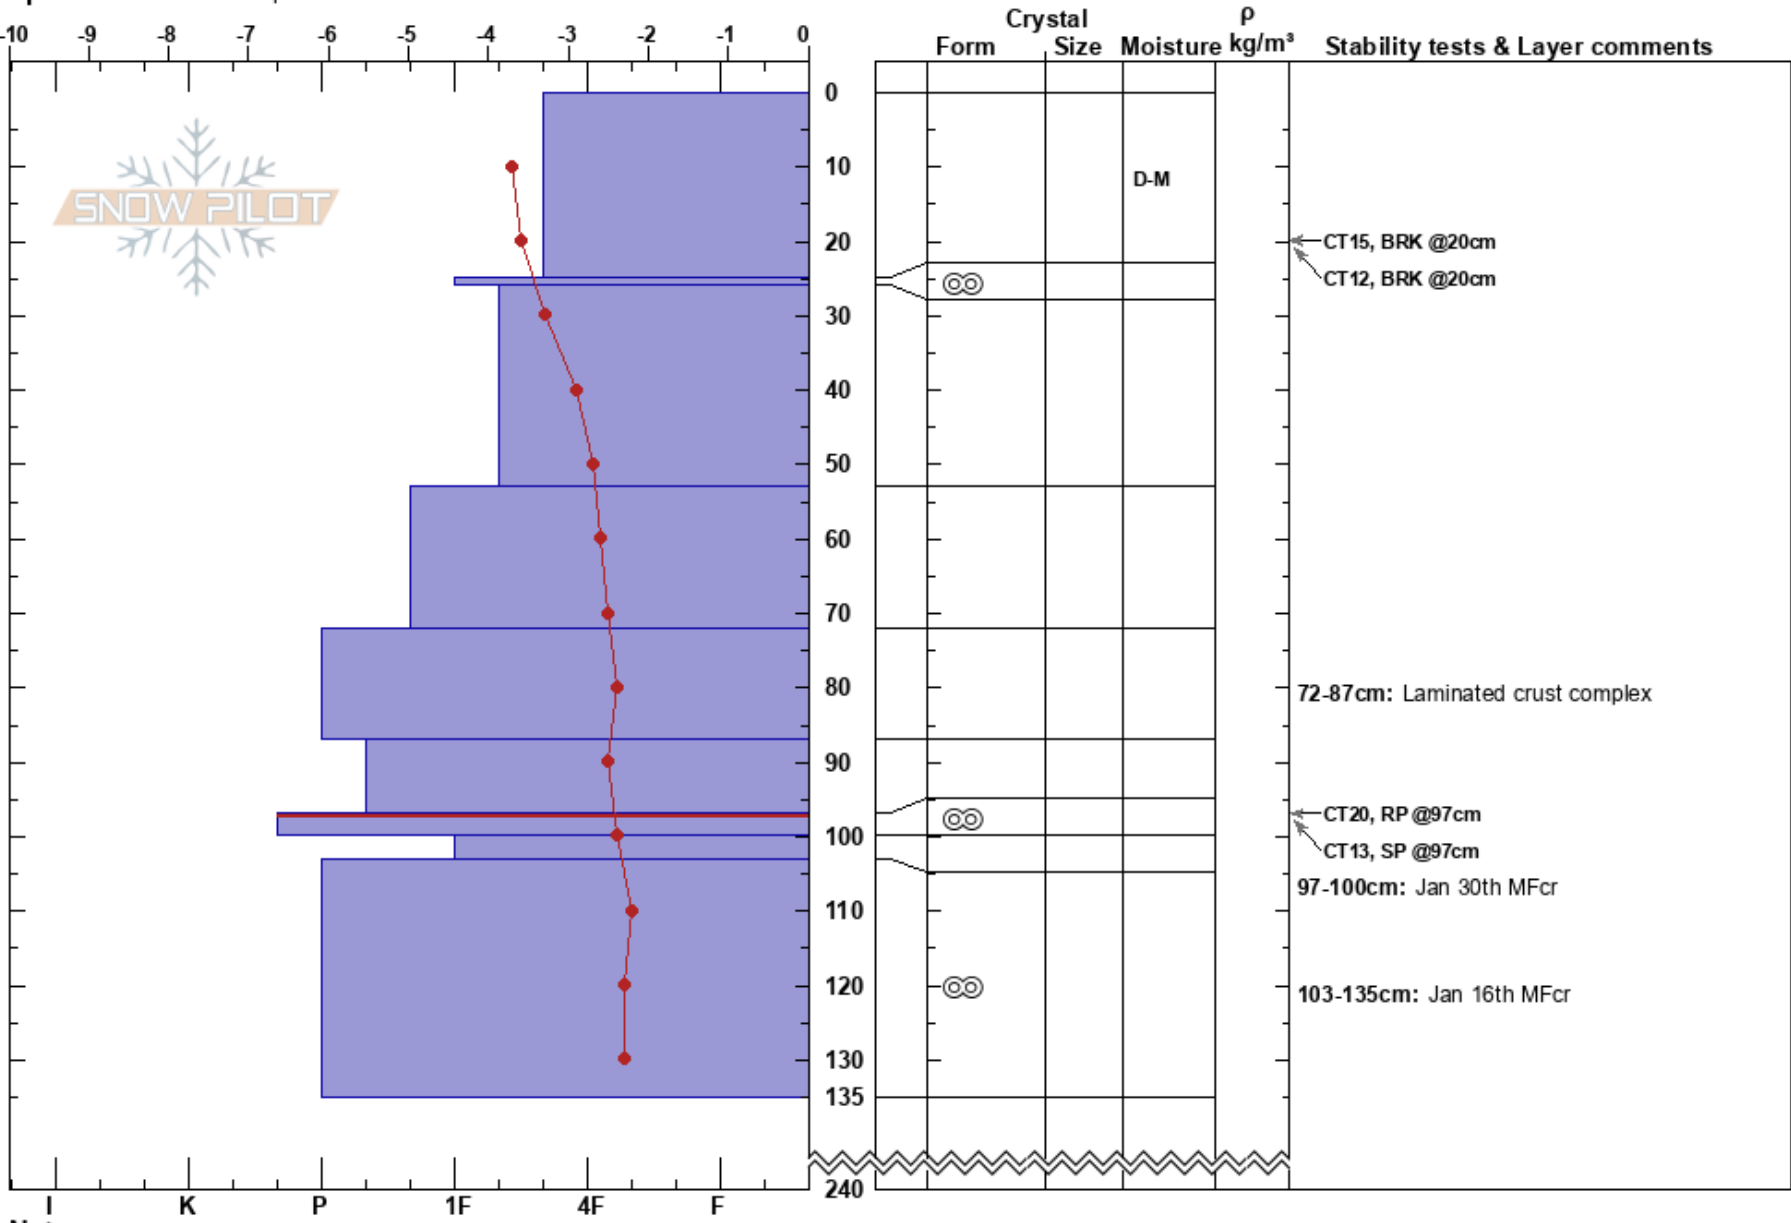

LunchRun
 Cascades - Coquihalla
 BC
 Elevation: 1507 m
 Aspect:
 Specifics: We skied slope

Dynamic Avalanche Technicians
 06/03/2022 - 10:30
 Co-ord: 10U 64 1076W 5494388N
 Slope Angle:
 Wind Loading: previous

Stability: Good
 Air Temperature: -1.3°C
 Sky Cover: SCT
 Precipitation: NO
 Wind: S Light Breeze

HS:240
 PF: 50
 PS: 15
 72-87cm: Laminated crust complex
 97-100cm: Jan 30th MFcr
 97-100cm: Problematic layer
 103-135cm: Jan 16th MFcr