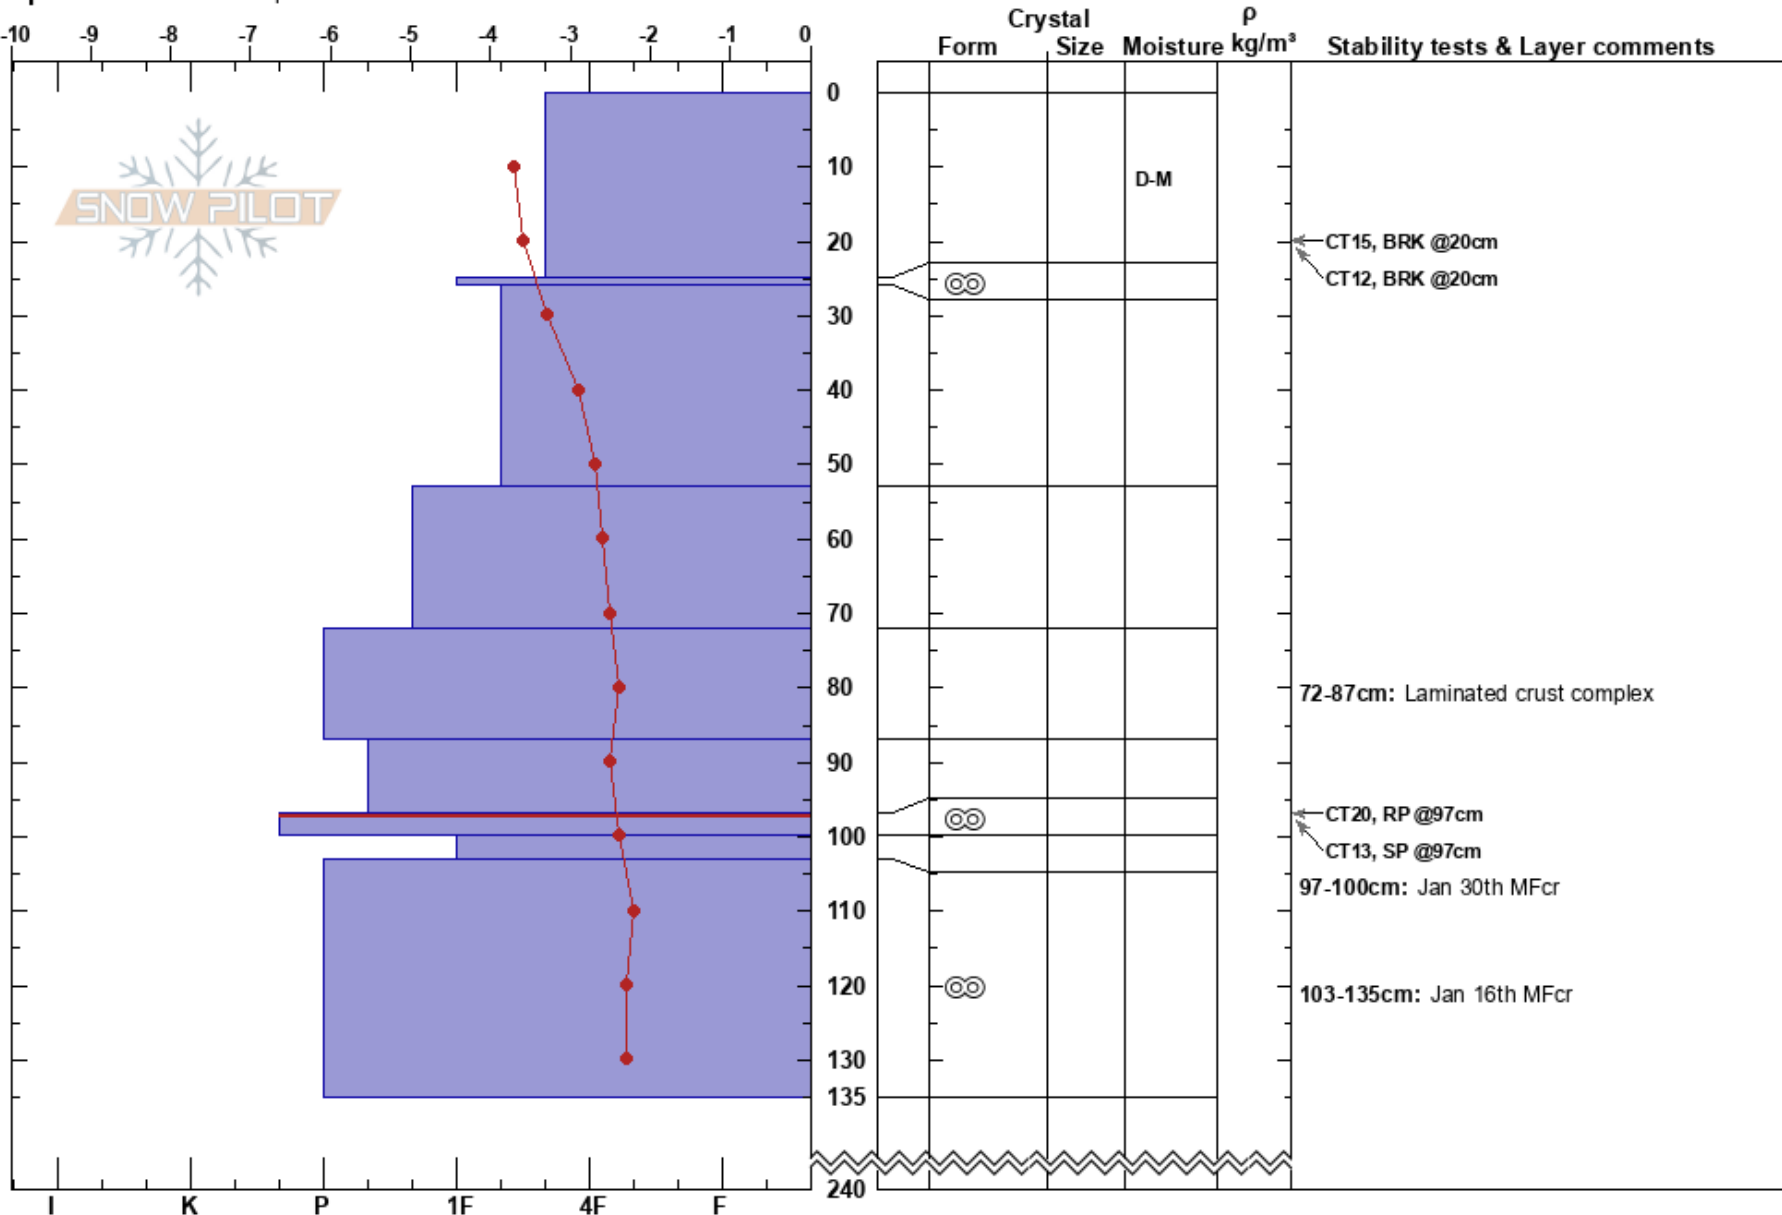

LunchRun
 Cascades - Coquihalla
 BC
 Elevation: 1507 m
 Aspect:
 Specifics: We skied slope

Dynamic Avalanche Technicians
 06/03/2022 - 10:30
 Co-ord: 10U 64 1076W 5494388N
 Slope Angle:
 Wind Loading: previous

Stability: Good
 Air Temperature: -1.3°C
 Sky Cover: SCT
 Precipitation: NO
 Wind: S Light Breeze

HS:240
 PF: 50
 PS: 15
 72-87cm: Laminated crust complex
 97-100cm: Jan 30th MFcr
 97-100cm: Problematic layer
 103-135cm: Jan 16th MFcr