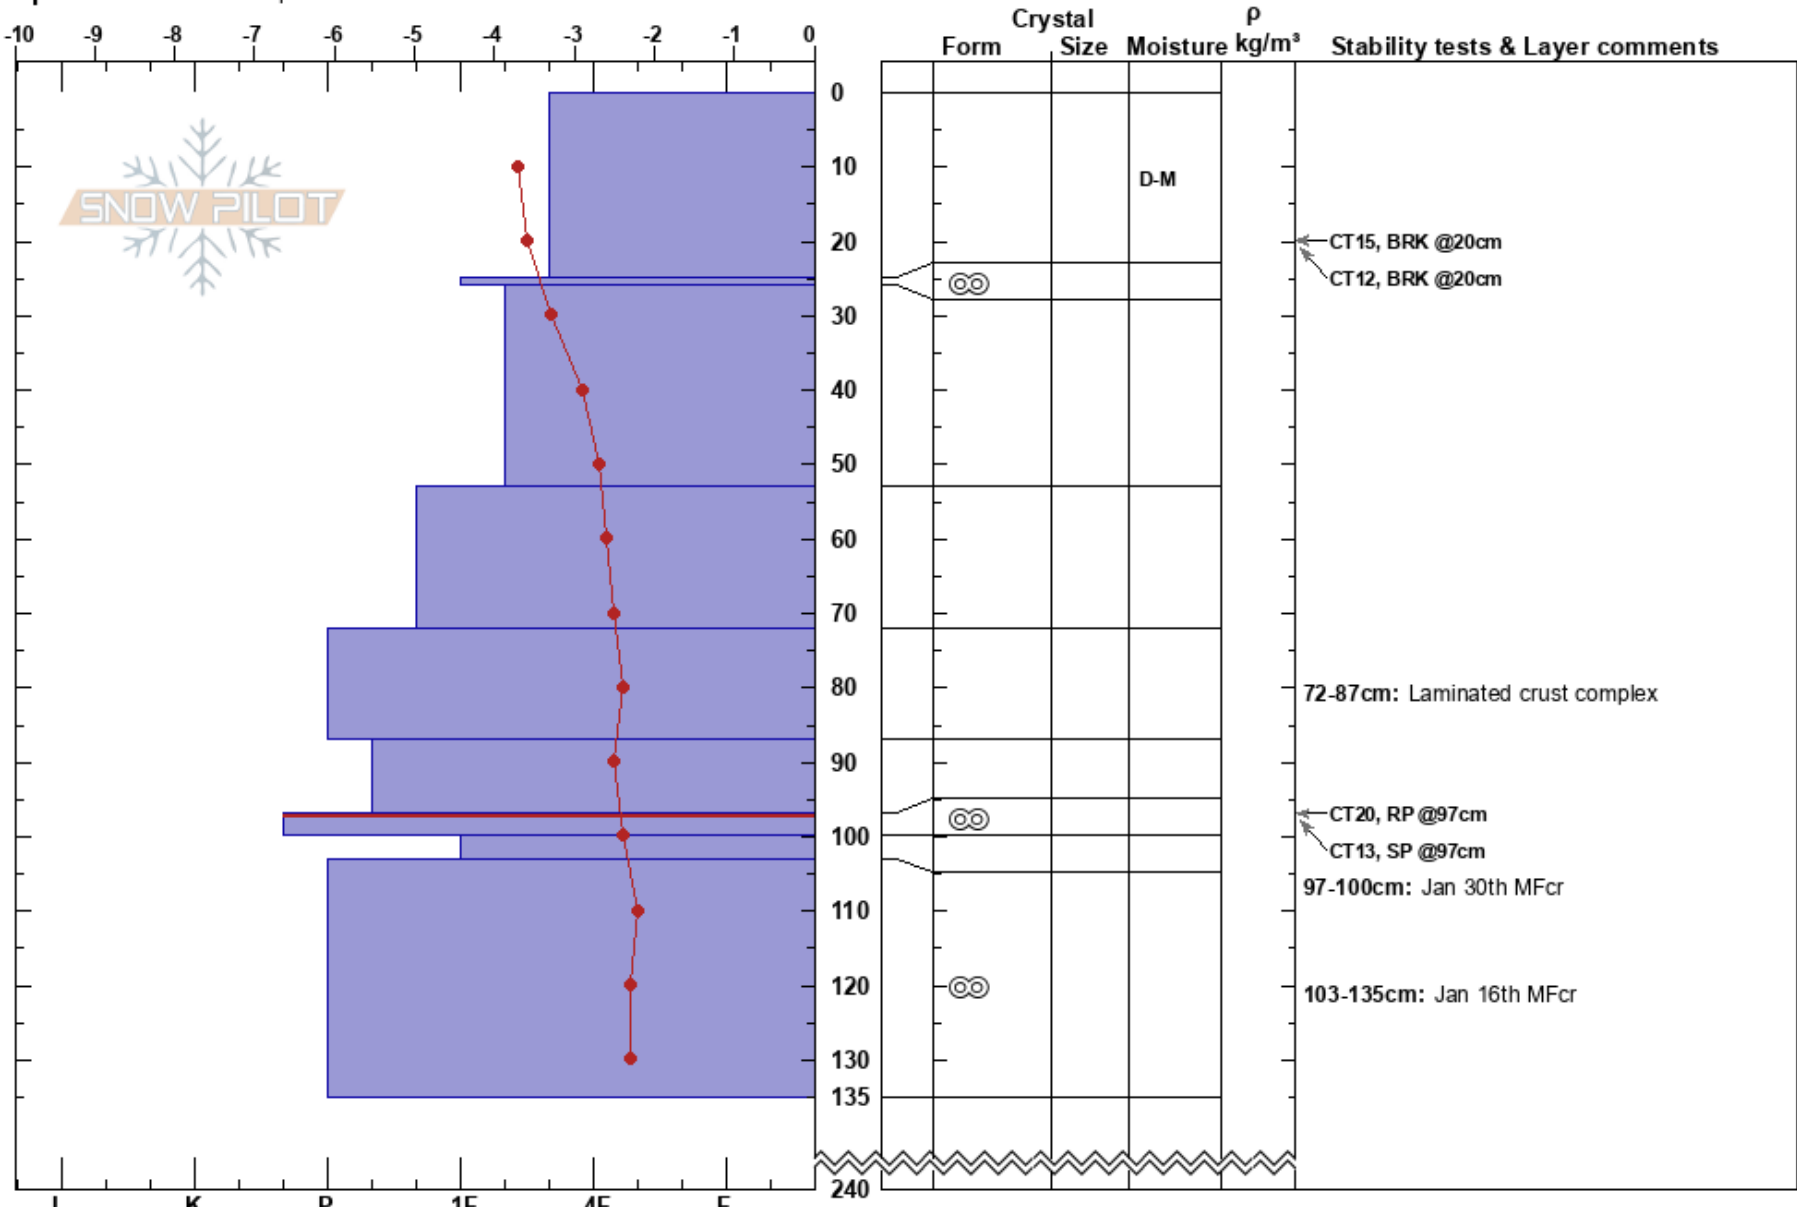

LunchRun
 Cascades - Coquihalla
 BC
 Elevation: 1507 m
 Aspect:
 Specifics: We skied slope

Dynamic Avalanche Technicians
 06/03/2022 - 10:30
 Co-ord: 10U 64 1076W 5494388N
 Slope Angle:
 Wind Loading: previous

Stability: Good
 Air Temperature: -1.3°C
 Sky Cover: SCT
 Precipitation: NO
 Wind: S Light Breeze

HS:240
 PF: 50
 PS: 15
 72-87cm: Laminated crust complex
 97-100cm: Jan 30th MFcr
 97-100cm: Problematic layer
 103-135cm: Jan 16th MFcr