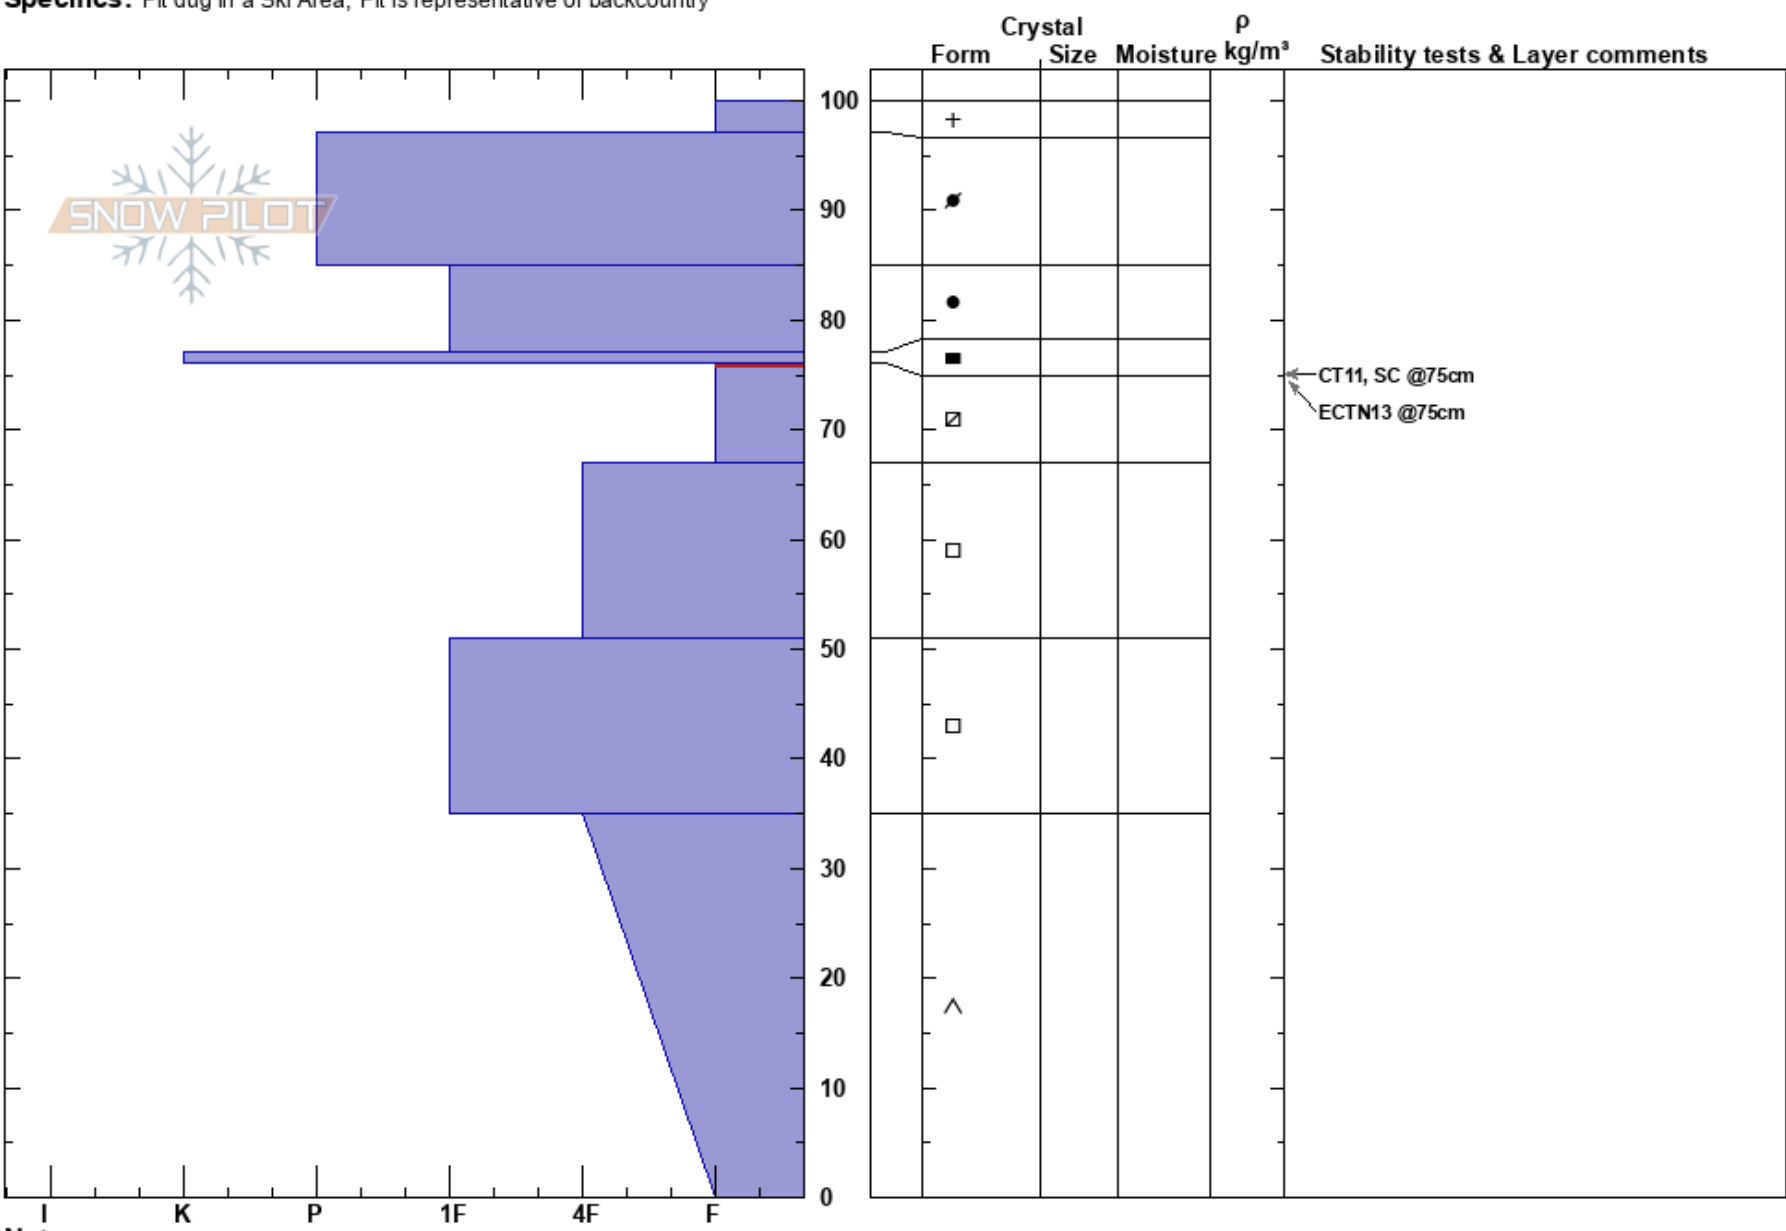

Above top of Ptarm
 Front Range
 CO
Elevation: 12041 ft
Aspect: 19°
Specifics: Pit dug in a Ski Area; Pit is representative of backcountry

Loveland SP
 03/05/2022 - 2:30pm
Co-ord: 39.66889N, -105.91470W
Slope Angle: 25°
Wind Loading: yes

Stability:
Air Temperature:
Sky Cover: SCT
Precipitation: S-1
Wind: W Light Breeze

HS: 100
PF: 35 76-67cm: Problematic layer

Layer Notes:

Notes: Representative of South Super Bowl