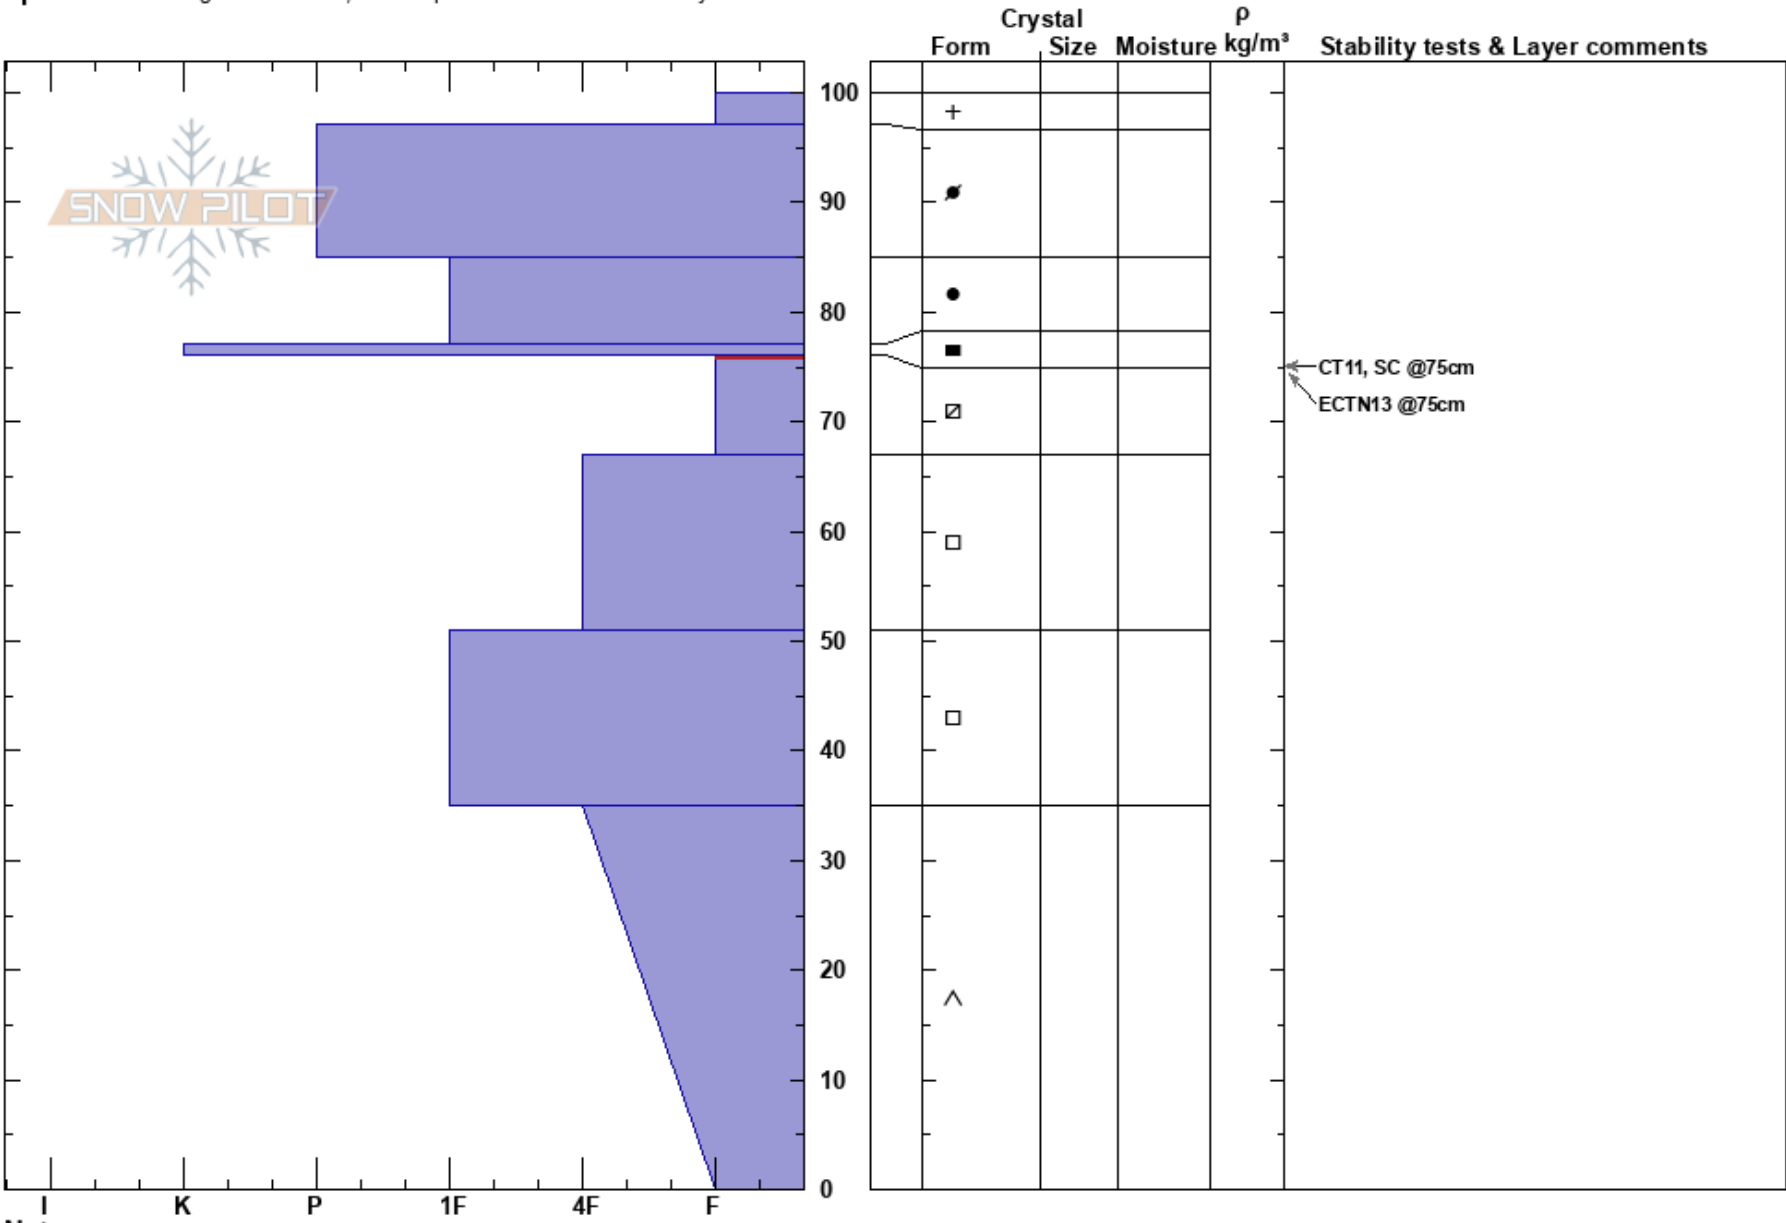

Above top of Ptarm
 Front Range
 CO
Elevation: 12041 ft
Aspect: 19°
Specifics: Pit dug in a Ski Area; Pit is representative of backcountry

Loveland SP
 03/05/2022 - 2:30pm
Co-ord: 39.66889N, -105.91470W
Slope Angle: 25°
Wind Loading: yes

Stability:
Air Temperature:
Sky Cover: SCT
Precipitation: S-1
Wind: W Light Breeze

HS: 100
PF: 35 76-67cm: Problematic layer

Layer Notes:

Notes: Representative of South Super Bowl