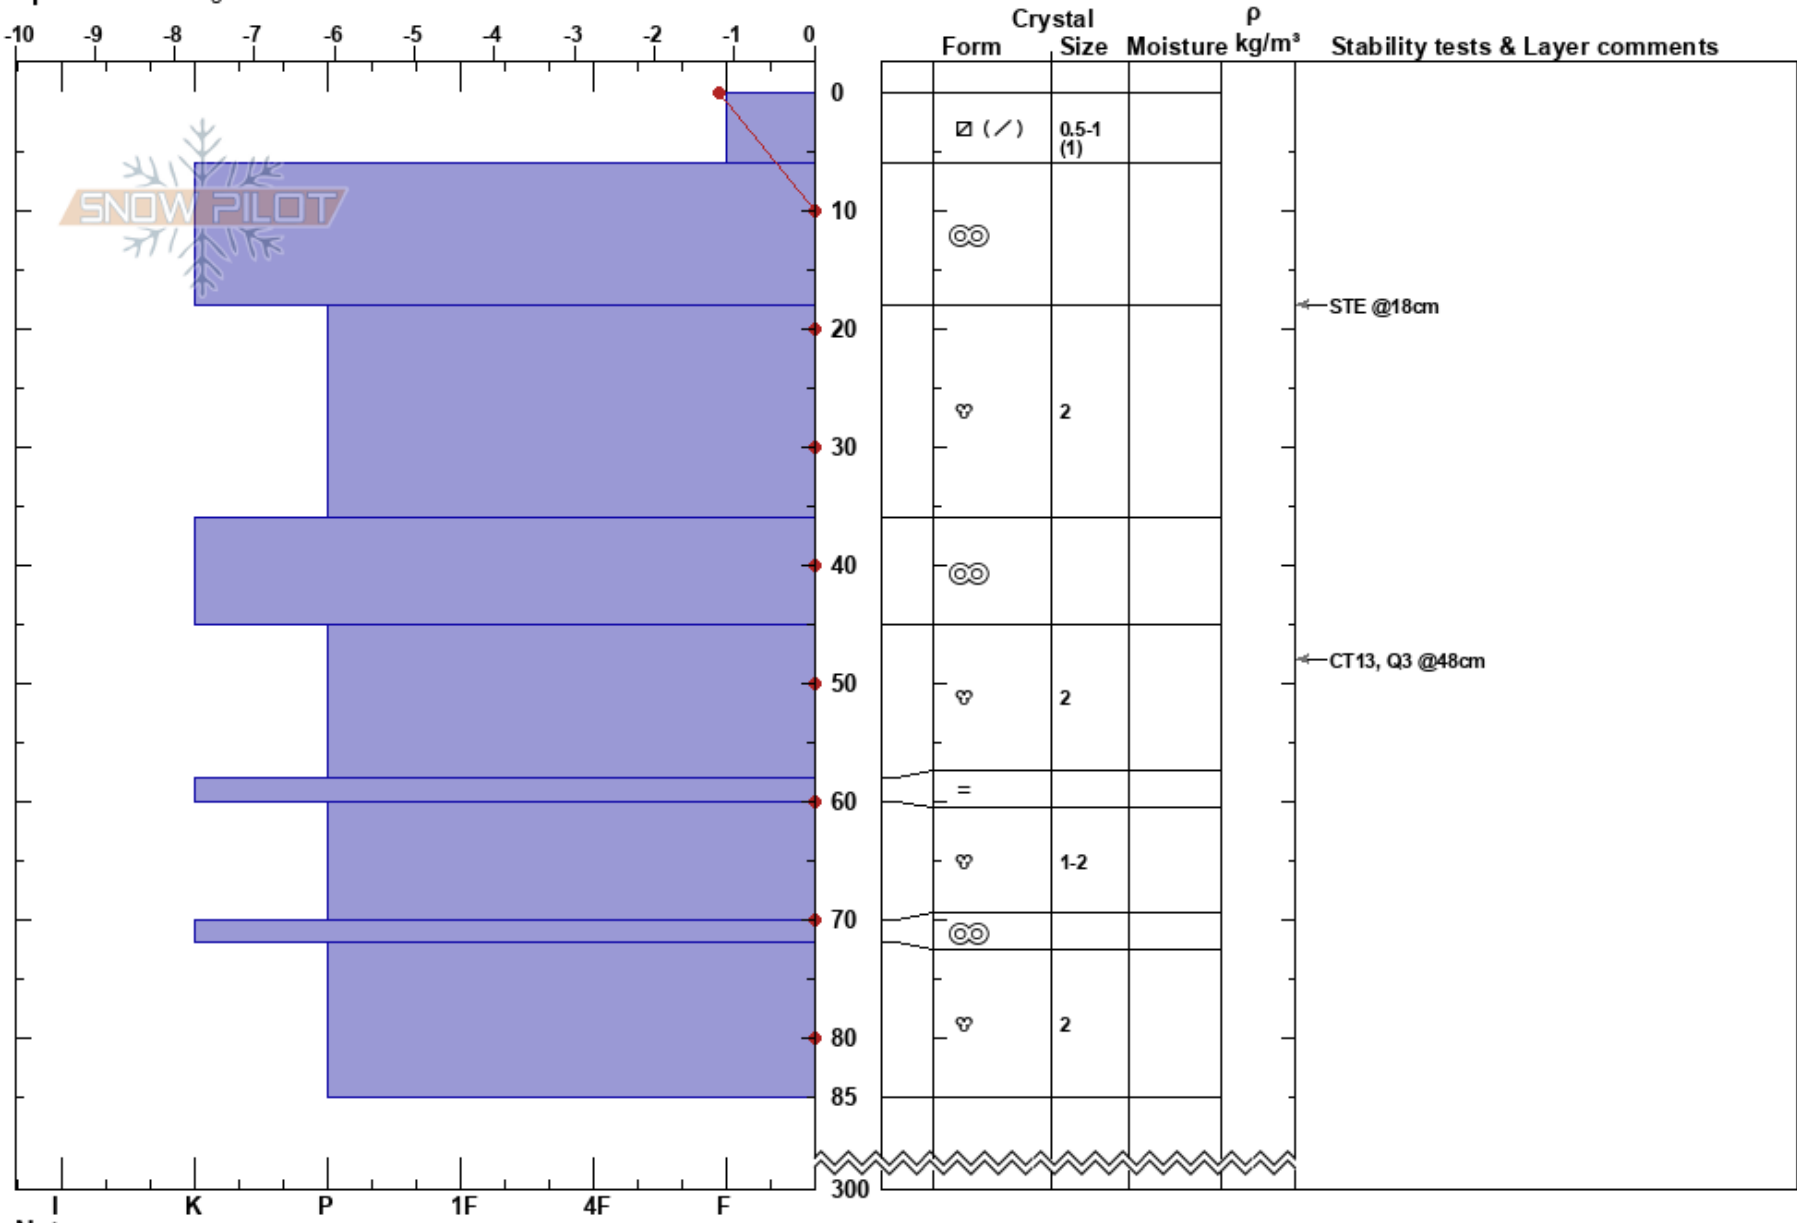

Sunrise Bowl  
 Mt. Hood  
 OR  
 Elevation: 6641 ft  
 Aspect: E  
 Specifics: Pit dug in a Ski Area

Nick Asher  
 03/05/2022 - 1:00pm  
 Co-ord:  
 Slope Angle: 28°  
 Wind Loading:

Stability: **HS:300**  
 Air Temperature: -1°C PF: 6 0-6cm: Problematic layer  
 Sky Cover: FEW  
 Precipitation: NO  
 Wind: Calm