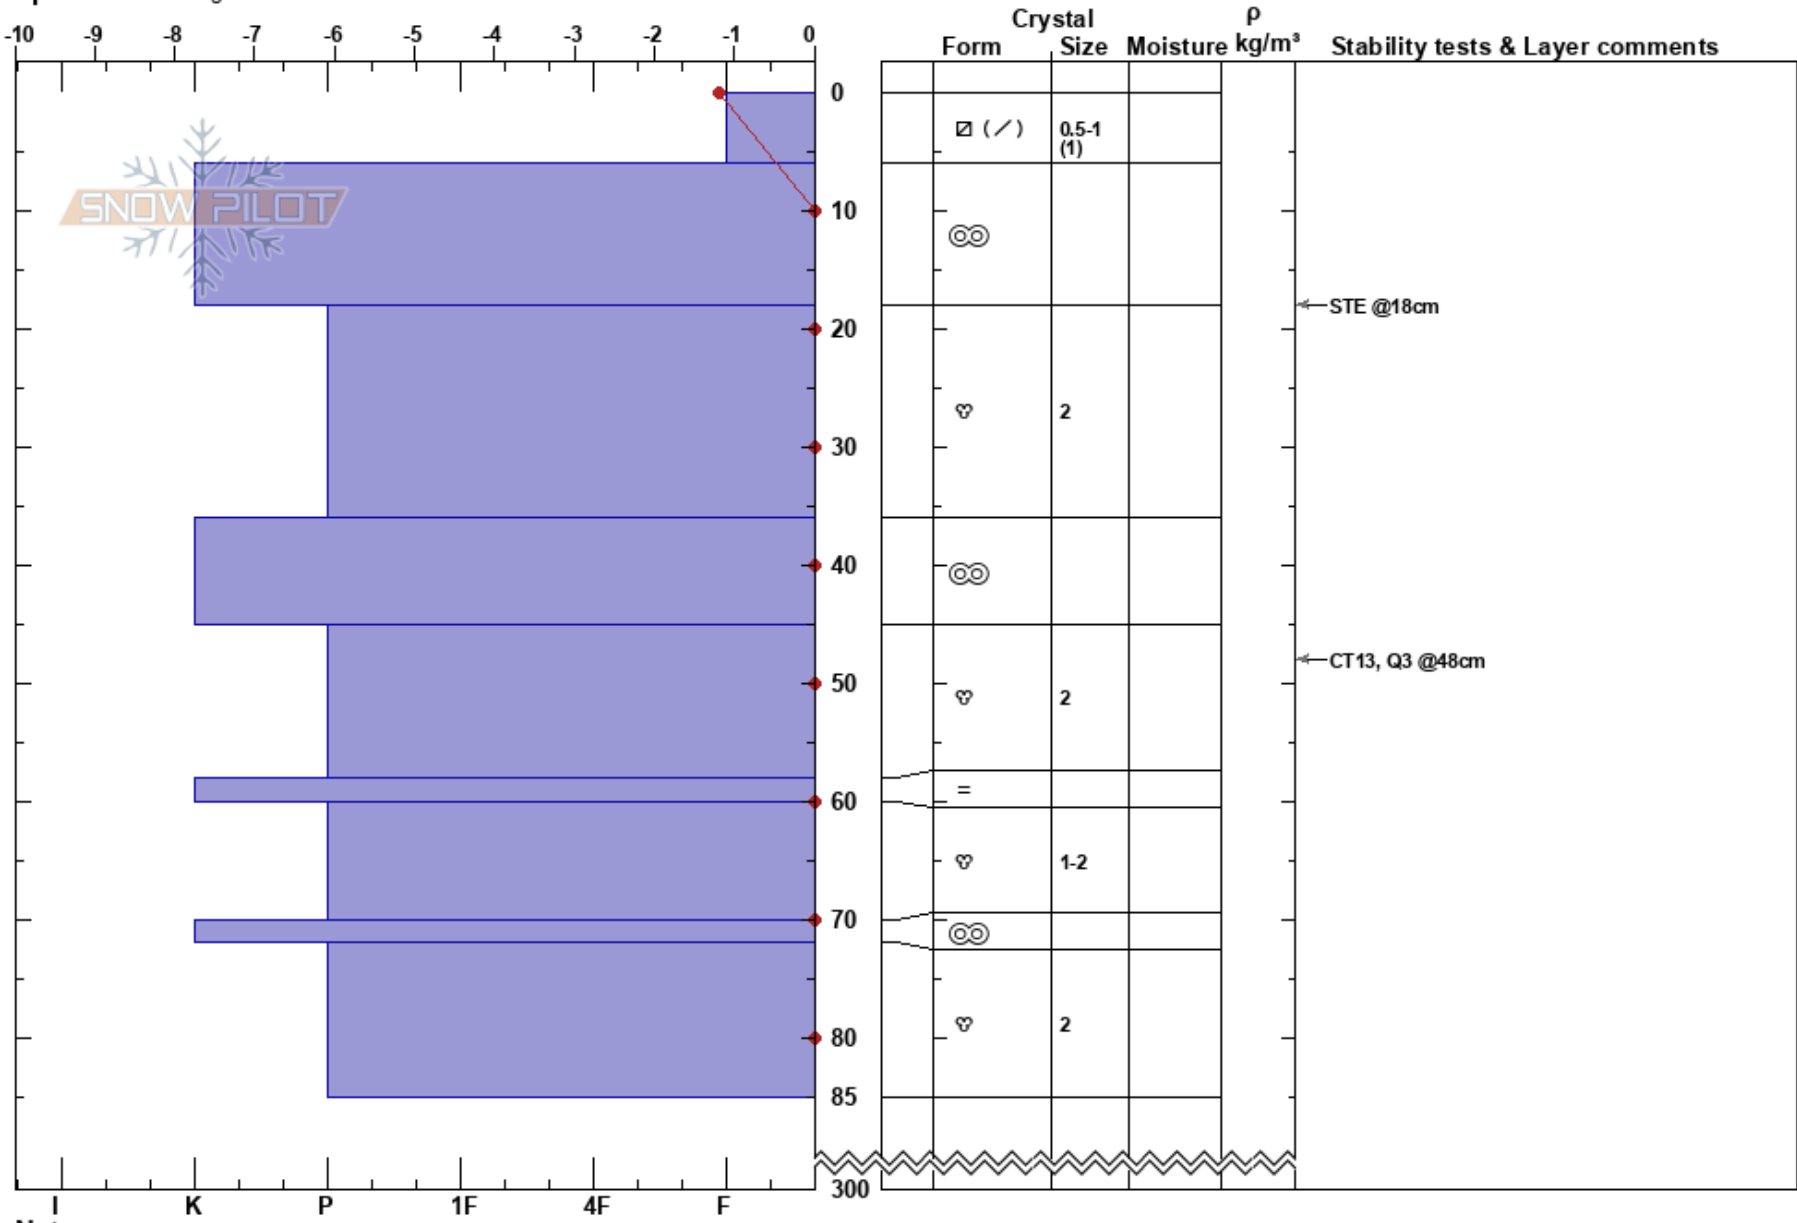

Sunrise Bowl
 Mt. Hood
 OR
 Elevation: 6641 ft
 Aspect: E
 Specifics: Pit dug in a Ski Area

Nick Asher
 03/05/2022 - 1:00pm
 Co-ord:
 Slope Angle: 28°
 Wind Loading:

Stability: **HS:300**
 Air Temperature: -1°C PF: 6 0-6cm: Problematic layer
 Sky Cover: FEW
 Precipitation: NO
 Wind: Calm