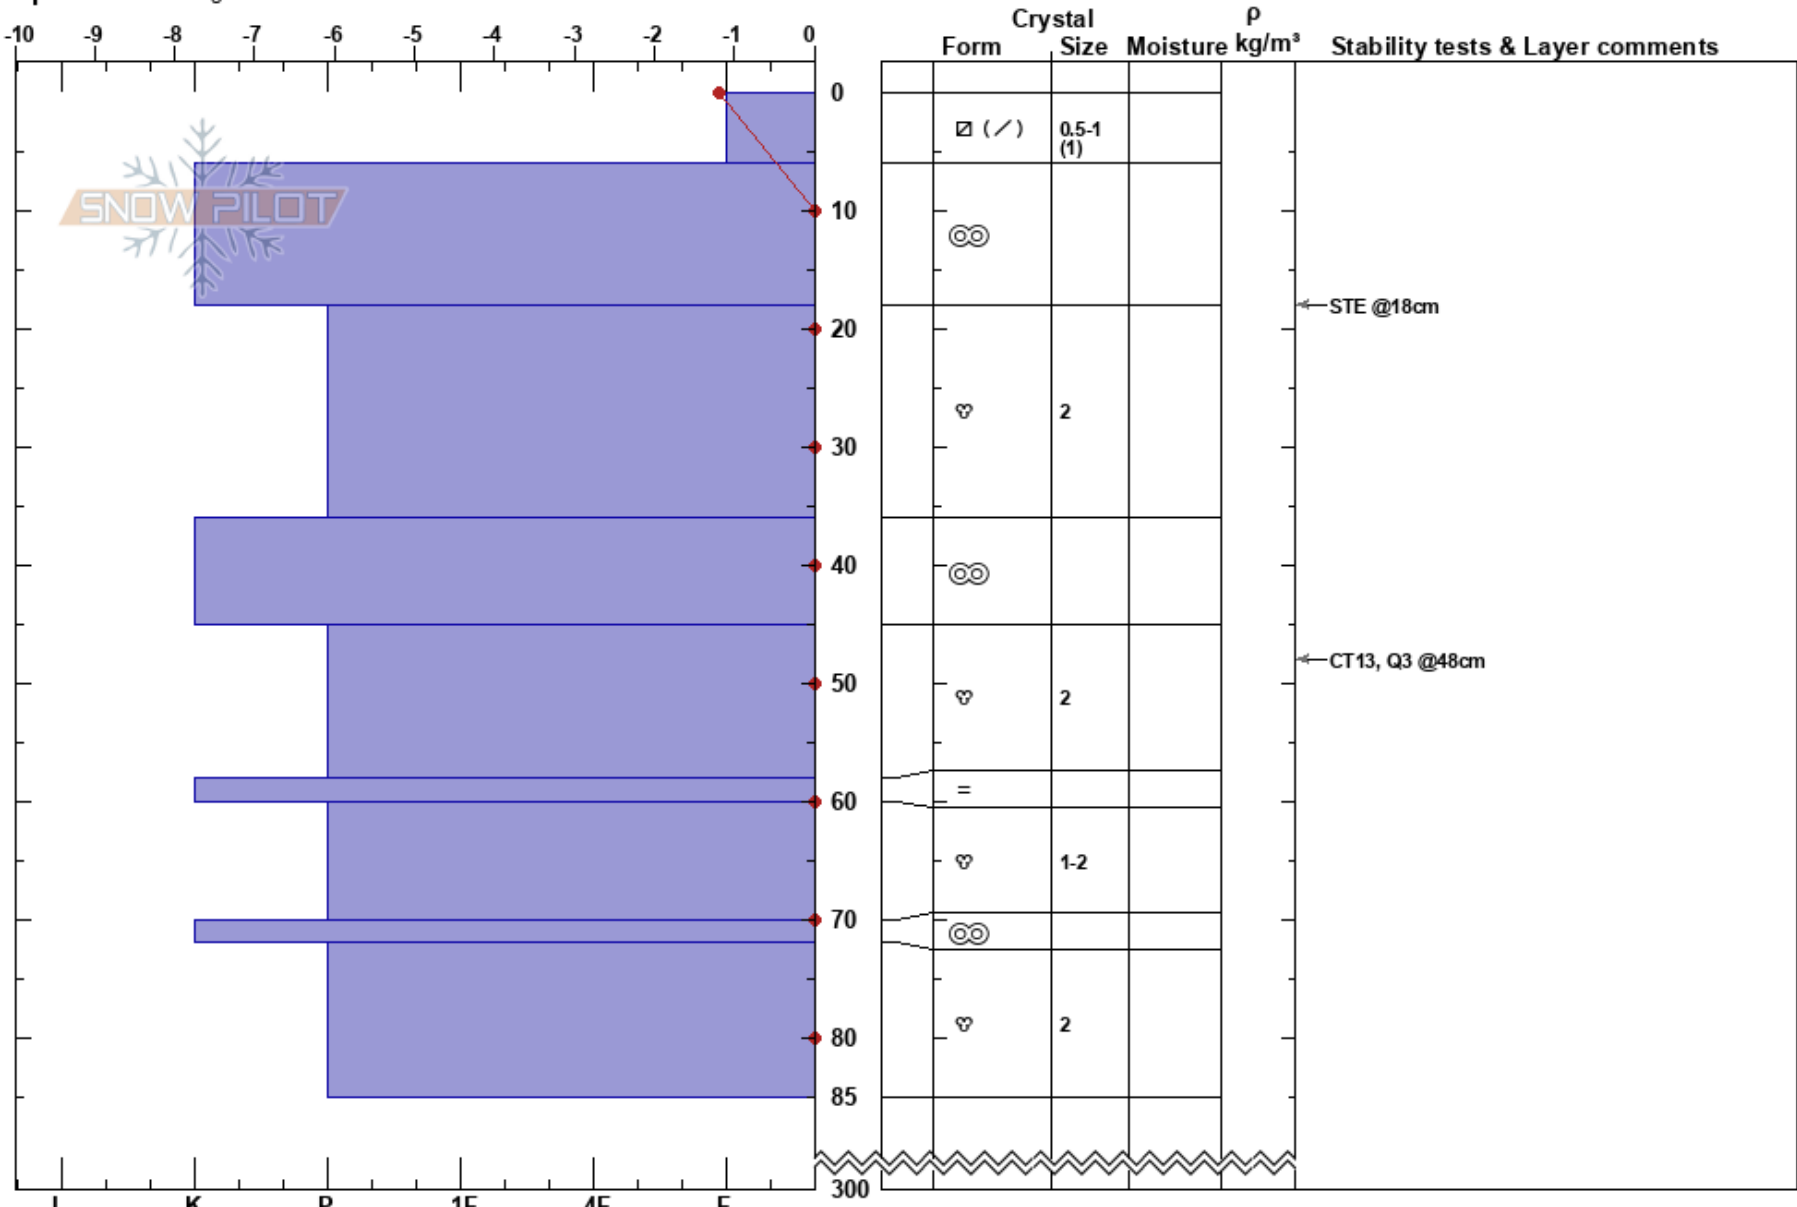

Sunrise Bowl
 Mt. Hood
 OR
 Elevation: 6641 ft
 Aspect: E
 Specifics: Pit dug in a Ski Area

Nick Asher
 03/05/2022 - 1:00pm
 Co-ord:
 Slope Angle: 28°
 Wind Loading:

Stability: **HS:300**
 Air Temperature: -1°C PF: 6 0-6cm: Problematic layer
 Sky Cover: FEW
 Precipitation: NO
 Wind: Calm