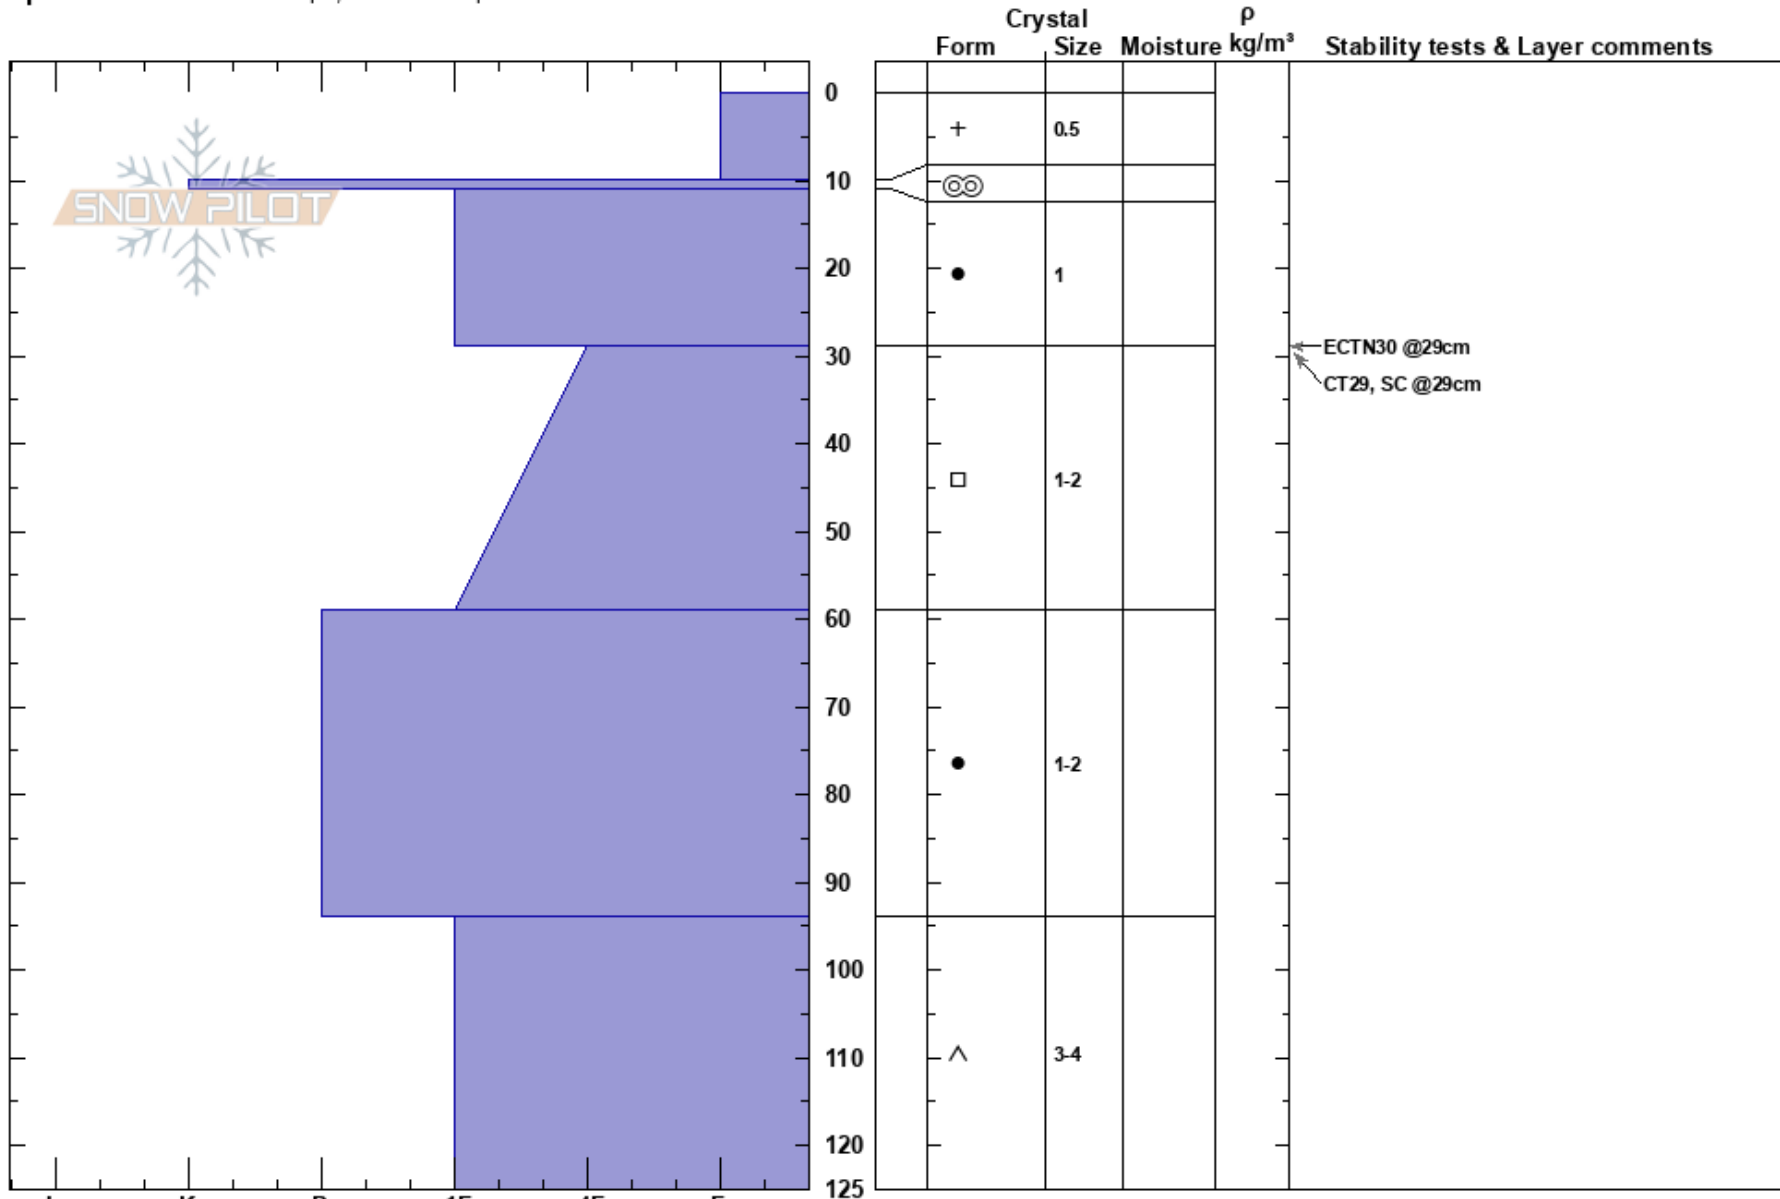

11,800' Hippie Trees

Max Bond

Stability:

HS: 125

Layer Notes:

Loveland Pass

03/05/2022 - 2:00pm

Air Temperature:

CO

Co-ord:

Sky Cover: OVC

Elevation: 3596 m

Slope Angle: 5°

Precipitation: S-1

Aspect: 45°

Wind Loading: no

Wind: Calm

Specifics: Ski tracks on slope; We skied slope

Notes: