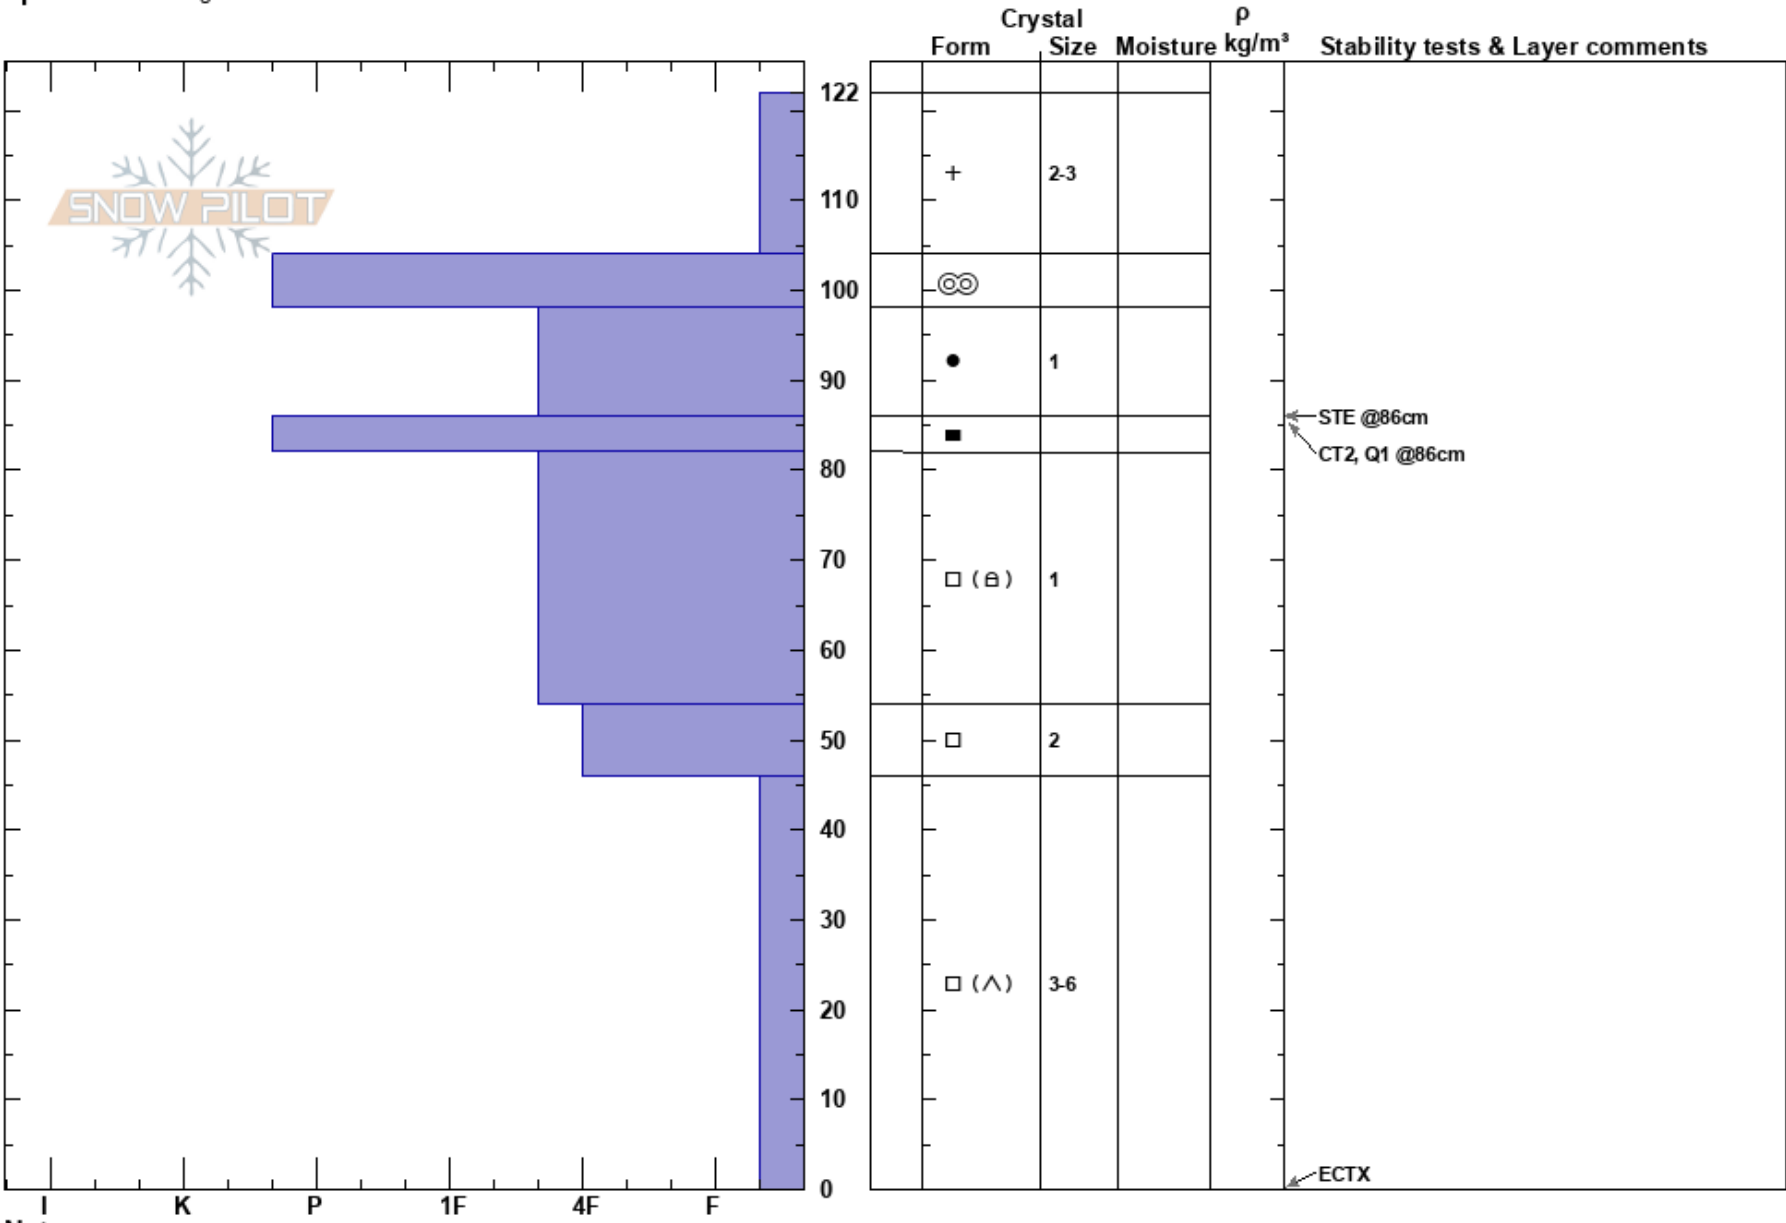

Third Finger  
 Bridger Range  
 MT  
 Elevation: 7950 ft  
 Aspect: 16°  
 Specifics: Pit dug in a Ski Area

Bridger Bowl  
 03/05/2022 - 1:20pm  
 Co-ord: 45.80663N, -110.92753W  
 Slope Angle: 38°  
 Wind Loading: previous

Stability: HS: 122  
 Air Temperature:  
 Sky Cover: X  
 Precipitation: S-1  
 Wind: Calm

Notes: Ella