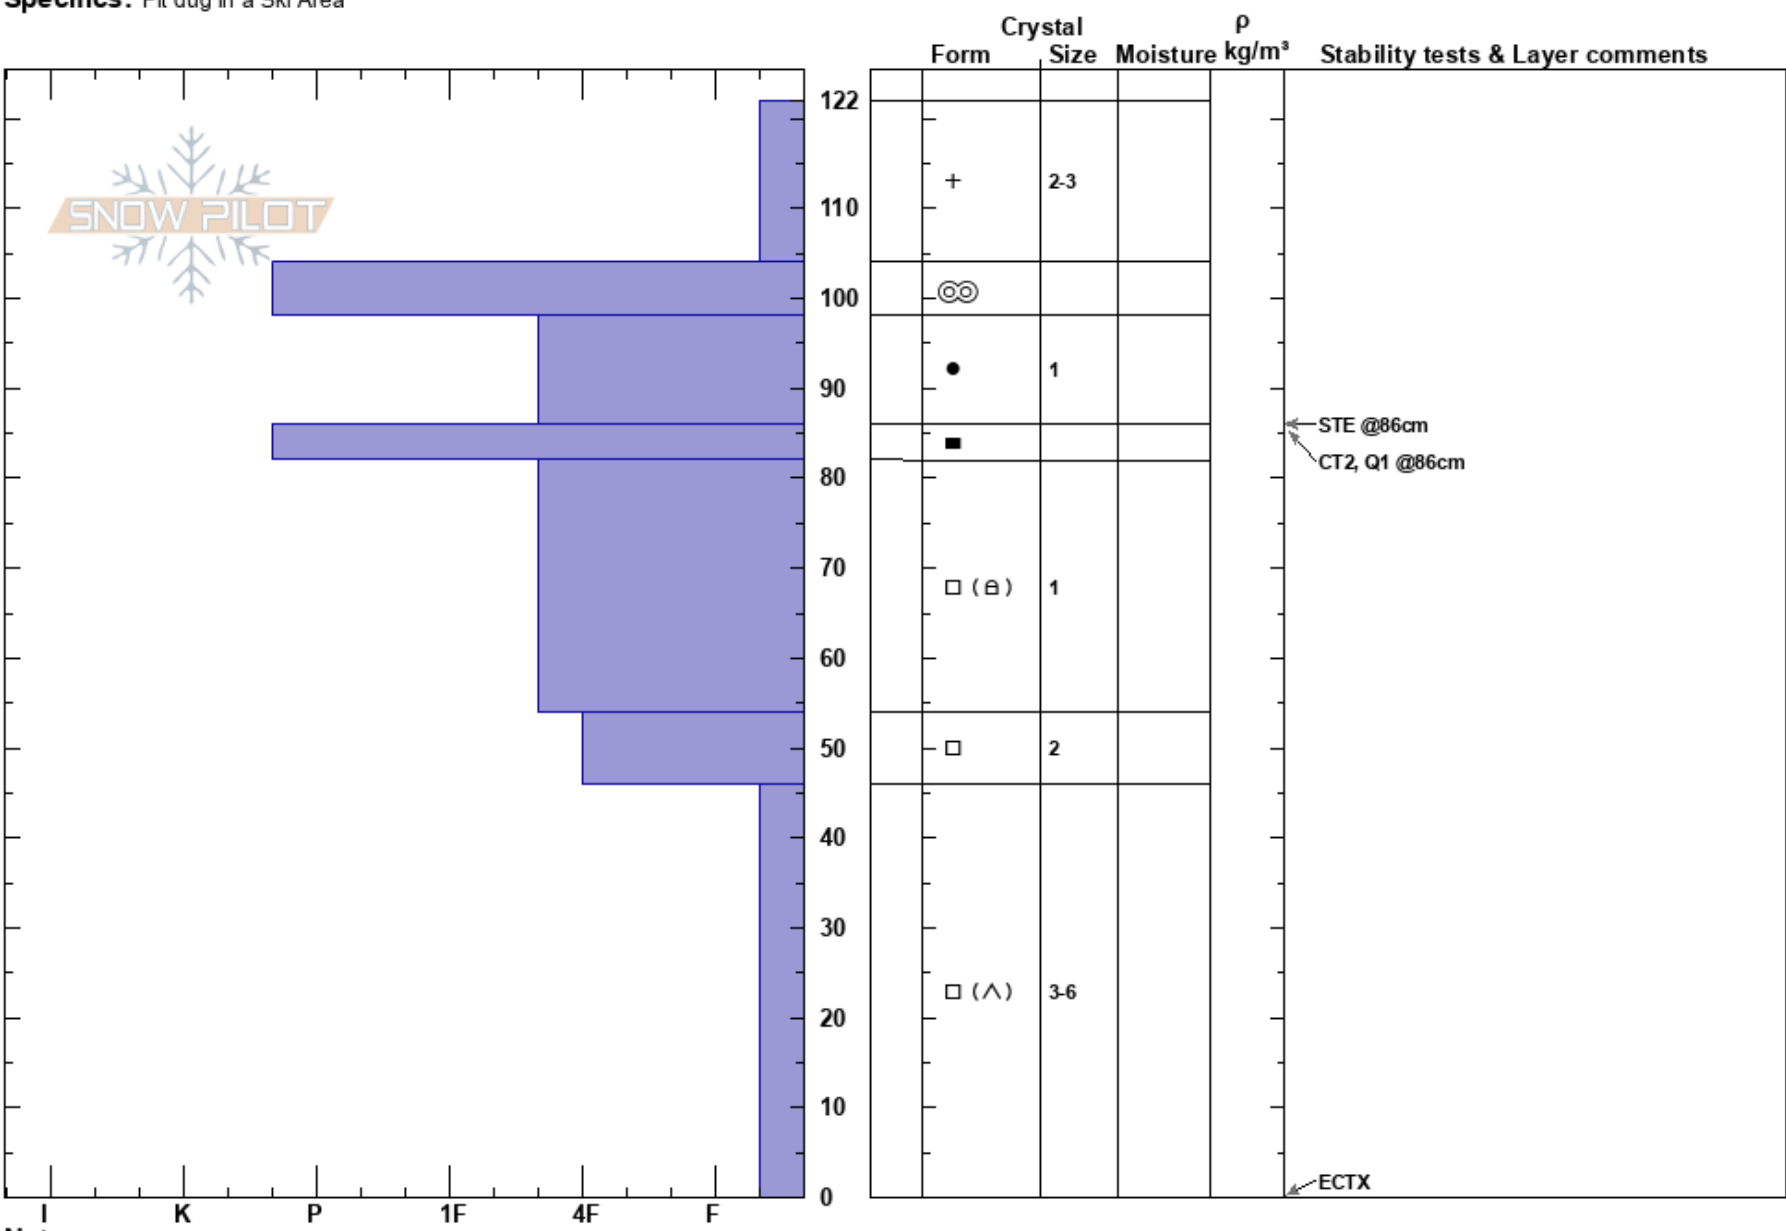

Third Finger  
 Bridger Range  
 MT  
 Elevation: 7950 ft  
 Aspect: 16°  
 Specifics: Pit dug in a Ski Area

Bridger Bowl  
 03/05/2022 - 1:20pm  
 Co-ord: 45.80663N, -110.92753W  
 Slope Angle: 38°  
 Wind Loading: previous

Stability: HS: 122  
 Air Temperature:  
 Sky Cover: X  
 Precipitation: S-1  
 Wind: Calm

Notes: Ella